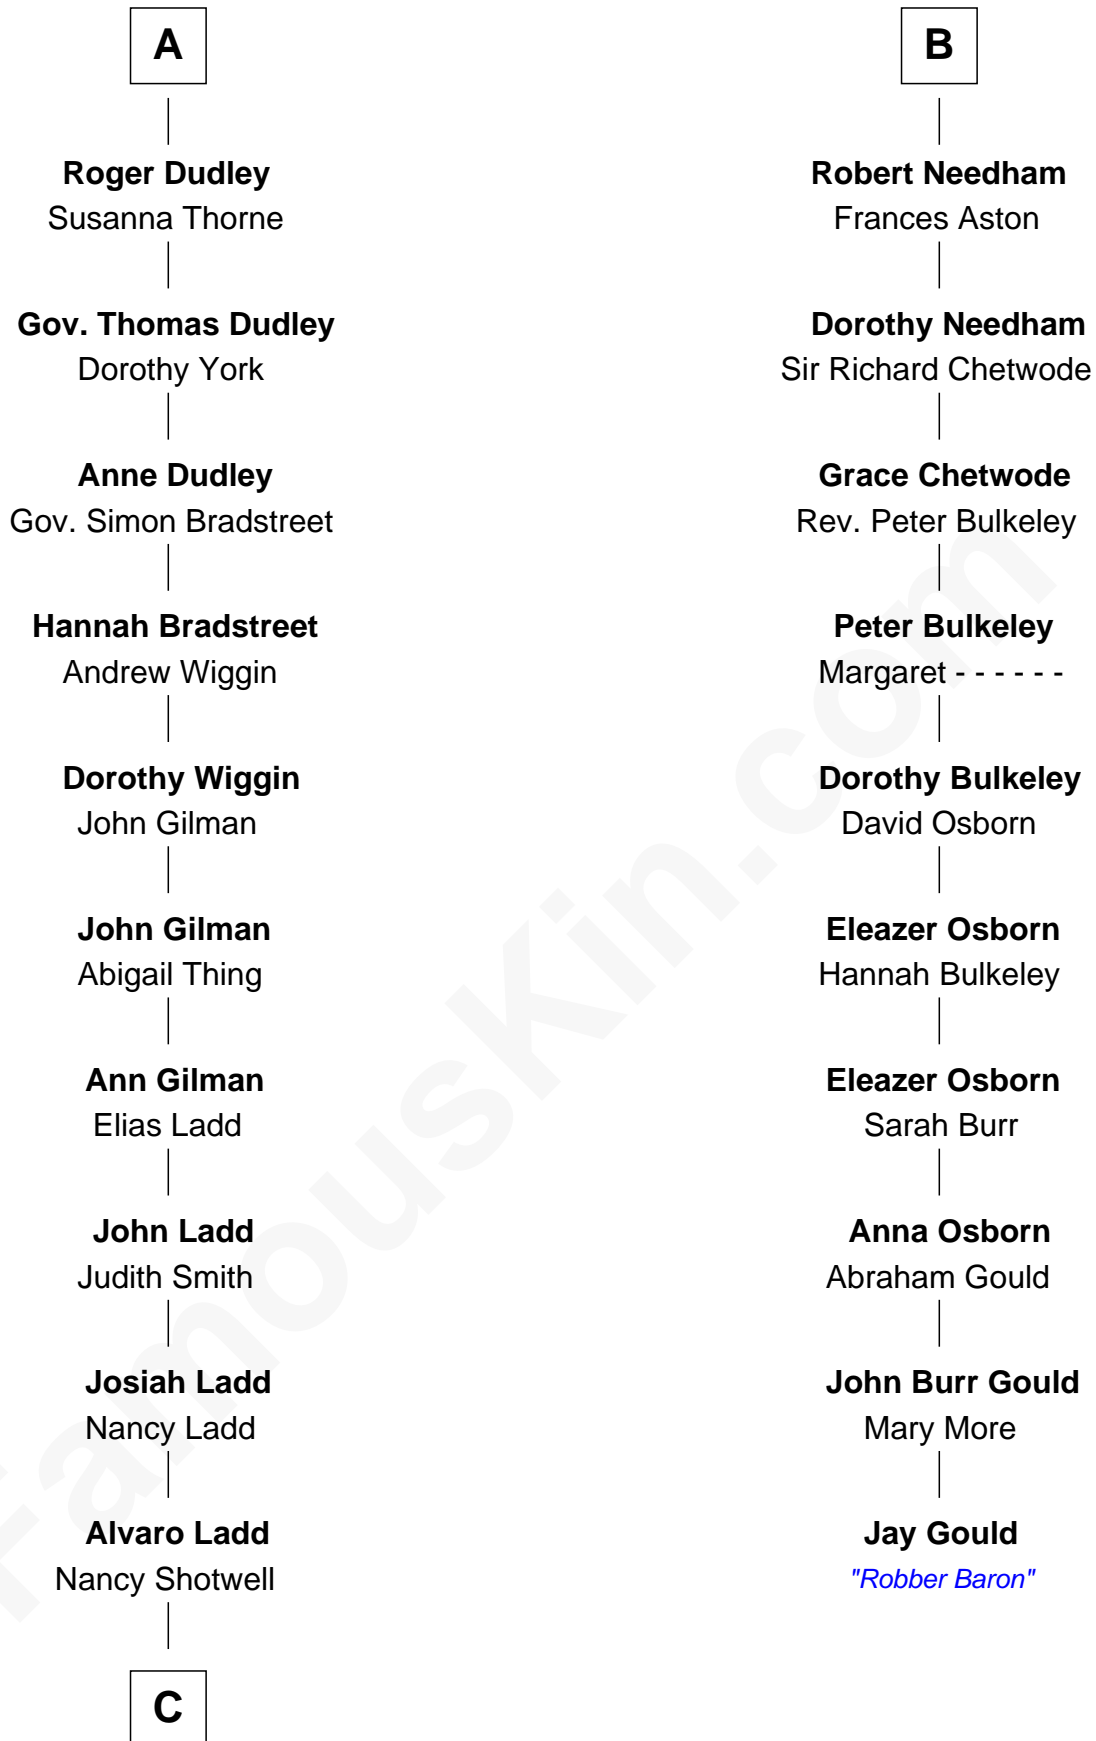

FamousKin.com Relationship Chart of

Alan Ladd
Movie Actor

16th cousin 3 times removed of

Jay Gould

American Railroad "Robber Baron"

C

Oscar F. Ladd
Julia Henrietta Meigs

Alan Harwood Ladd
Selina Raleigh