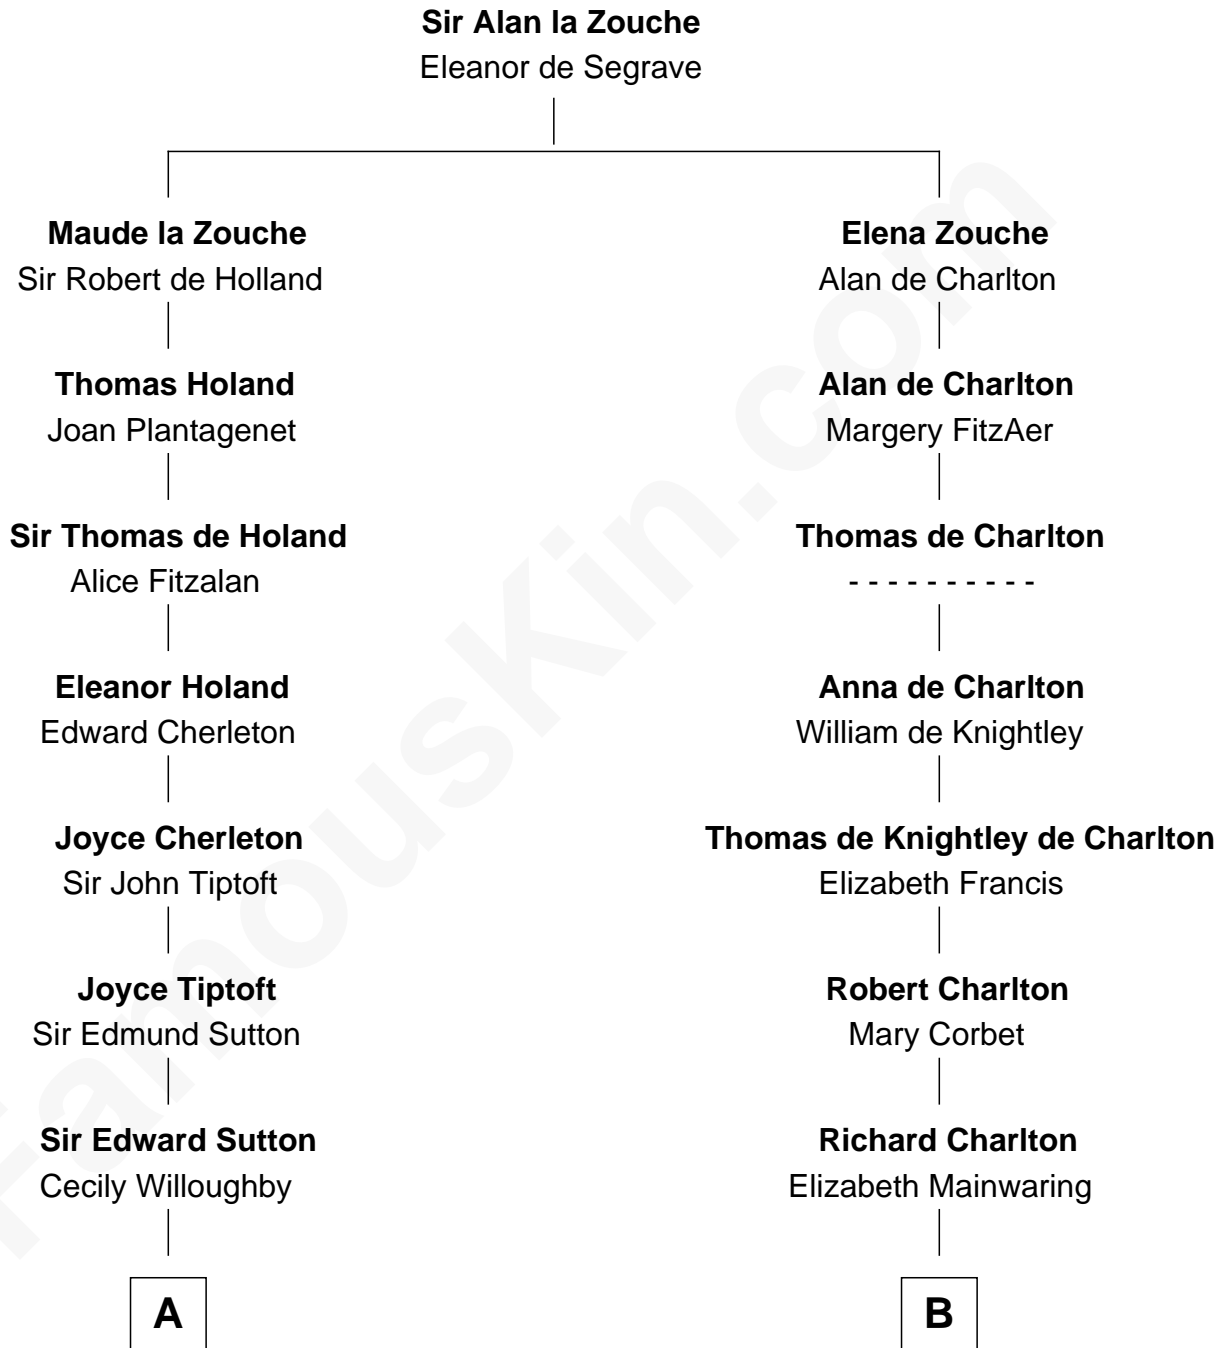

# FamousKin.com Relationship Chart of

**Alan Ladd**

*Movie Actor*

17th cousin 4 times removed of

**Jay Gould**

*American Railroad "Robber Baron"*

**C**

—  
**Josiah Ladd**

Nancy Ladd

—  
**Alvaro Ladd**

Nancy Shotwell

—  
**Oscar F. Ladd**

Julia Henrietta Meigs

—  
**Alan Harwood Ladd**

Selina Raleigh

—  
**Alan Ladd**