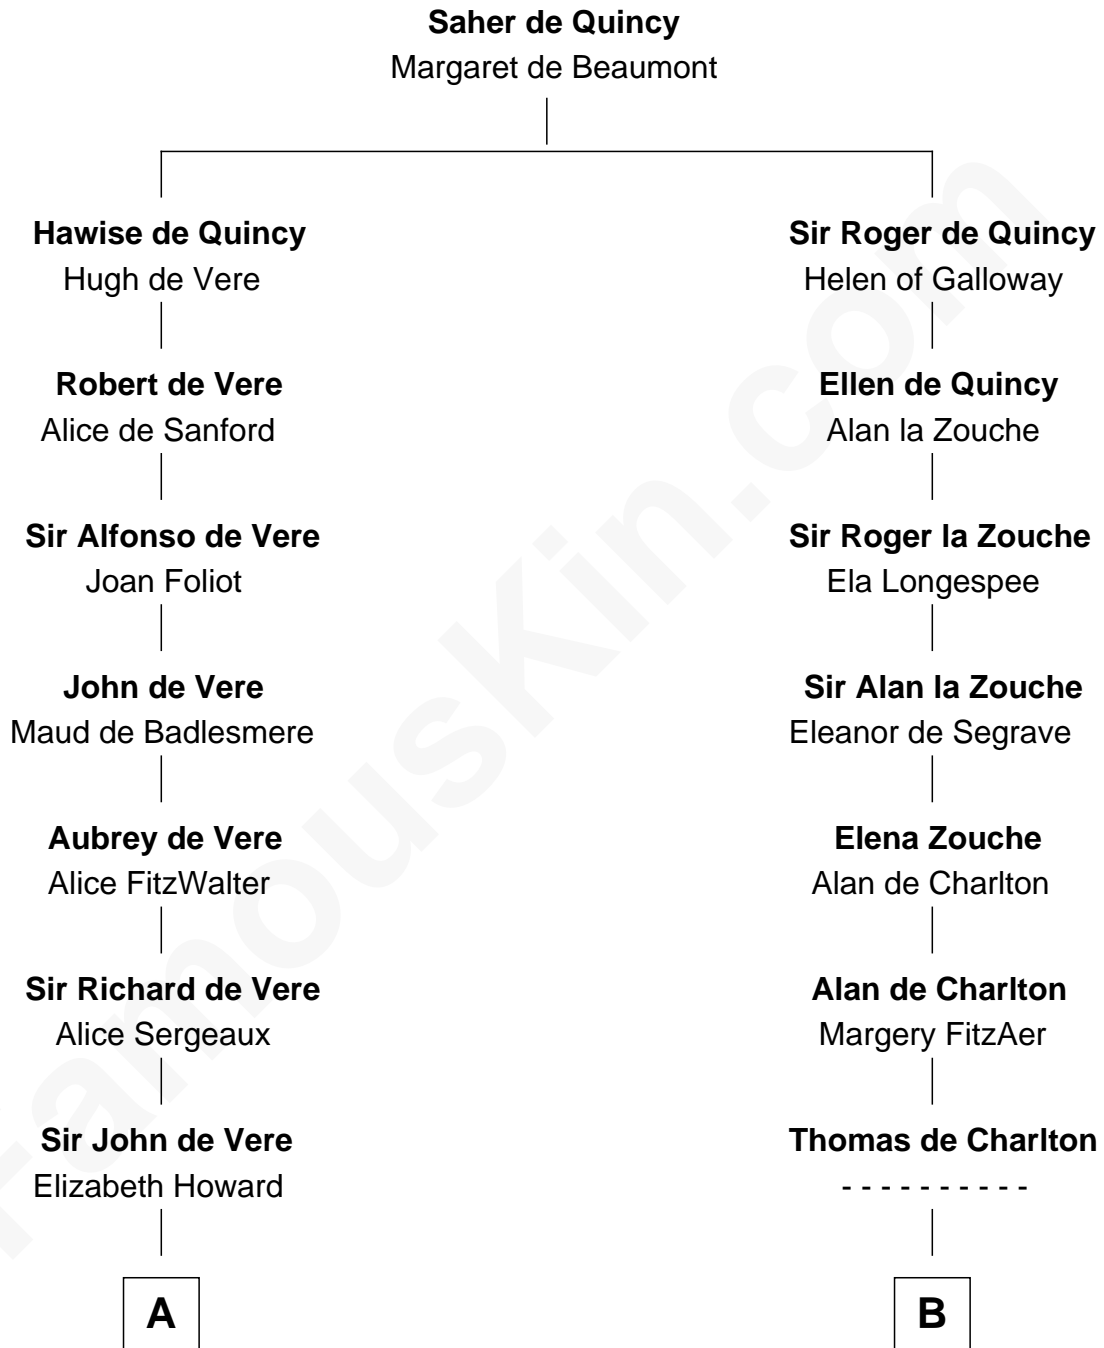

# FamousKin.com Relationship Chart of

**Alan Ladd**

*Movie Actor*

21st cousin of

**Jay Gould**

*American Railroad "Robber Baron"*

**C**

**Sylvia Americana Sumner**

Abram Shotwell

**Nancy Shotwell**

Alvaro Ladd

**Oscar F. Ladd**

Julia Henrietta Meigs

**Alan Harwood Ladd**

Selina Raleigh

**Alan Ladd**

**John Burr Gould**

Mary More

**Jay Gould**

*"Robber Baron"*