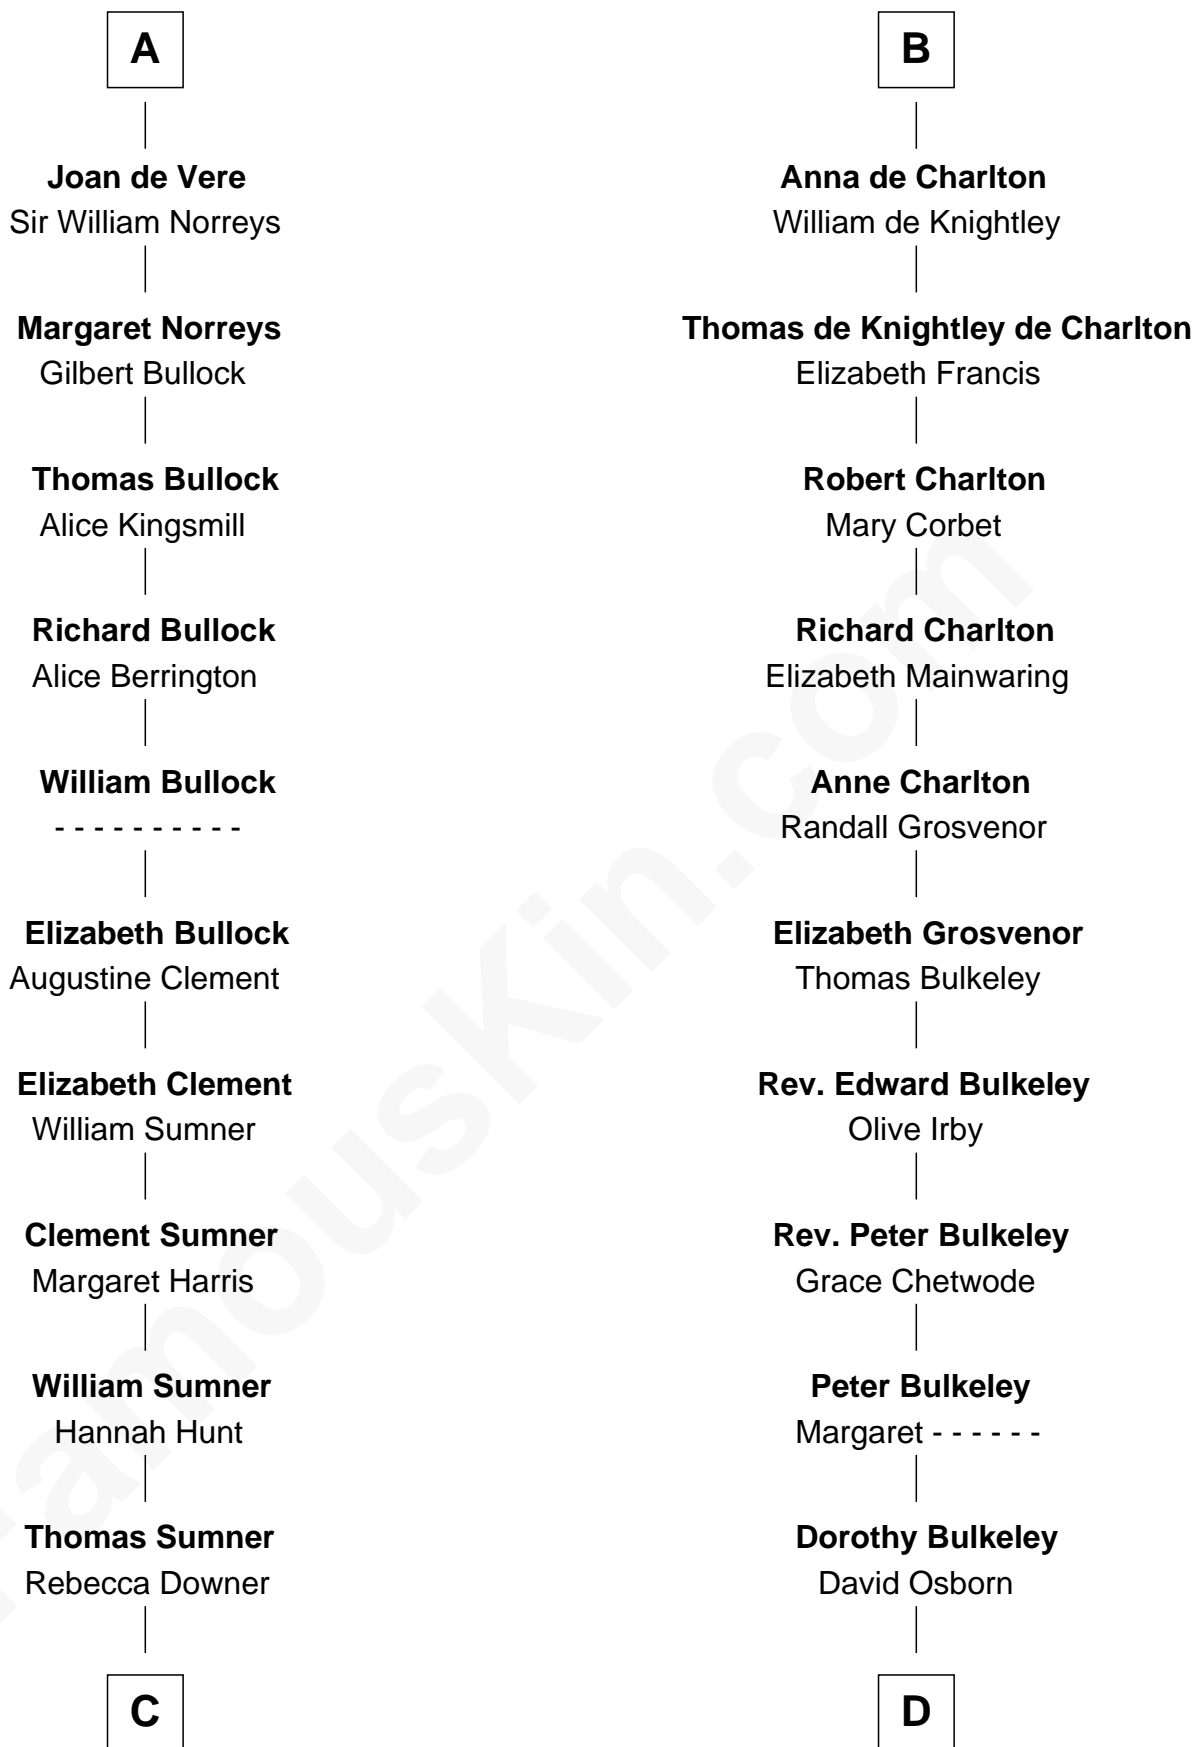

# FamousKin.com Relationship Chart of

**Alan Ladd**

*Movie Actor*

21st cousin of

**Jay Gould**

*American Railroad "Robber Baron"*

**C**

**Sylvia Americana Sumner**

Abram Shotwell

**Nancy Shotwell**

Alvaro Ladd

**Oscar F. Ladd**

Julia Henrietta Meigs

**Alan Harwood Ladd**

Selina Raleigh

**Alan Ladd**

*Movie Actor*

**D**

**Eleazer Osborn**

Hannah Bulkeley

**Eleazer Osborn**

Sarah Burr

**Anna Osborn**

Abraham Gould

**John Burr Gould**

Mary More

**Jay Gould**

*"Robber Baron"*