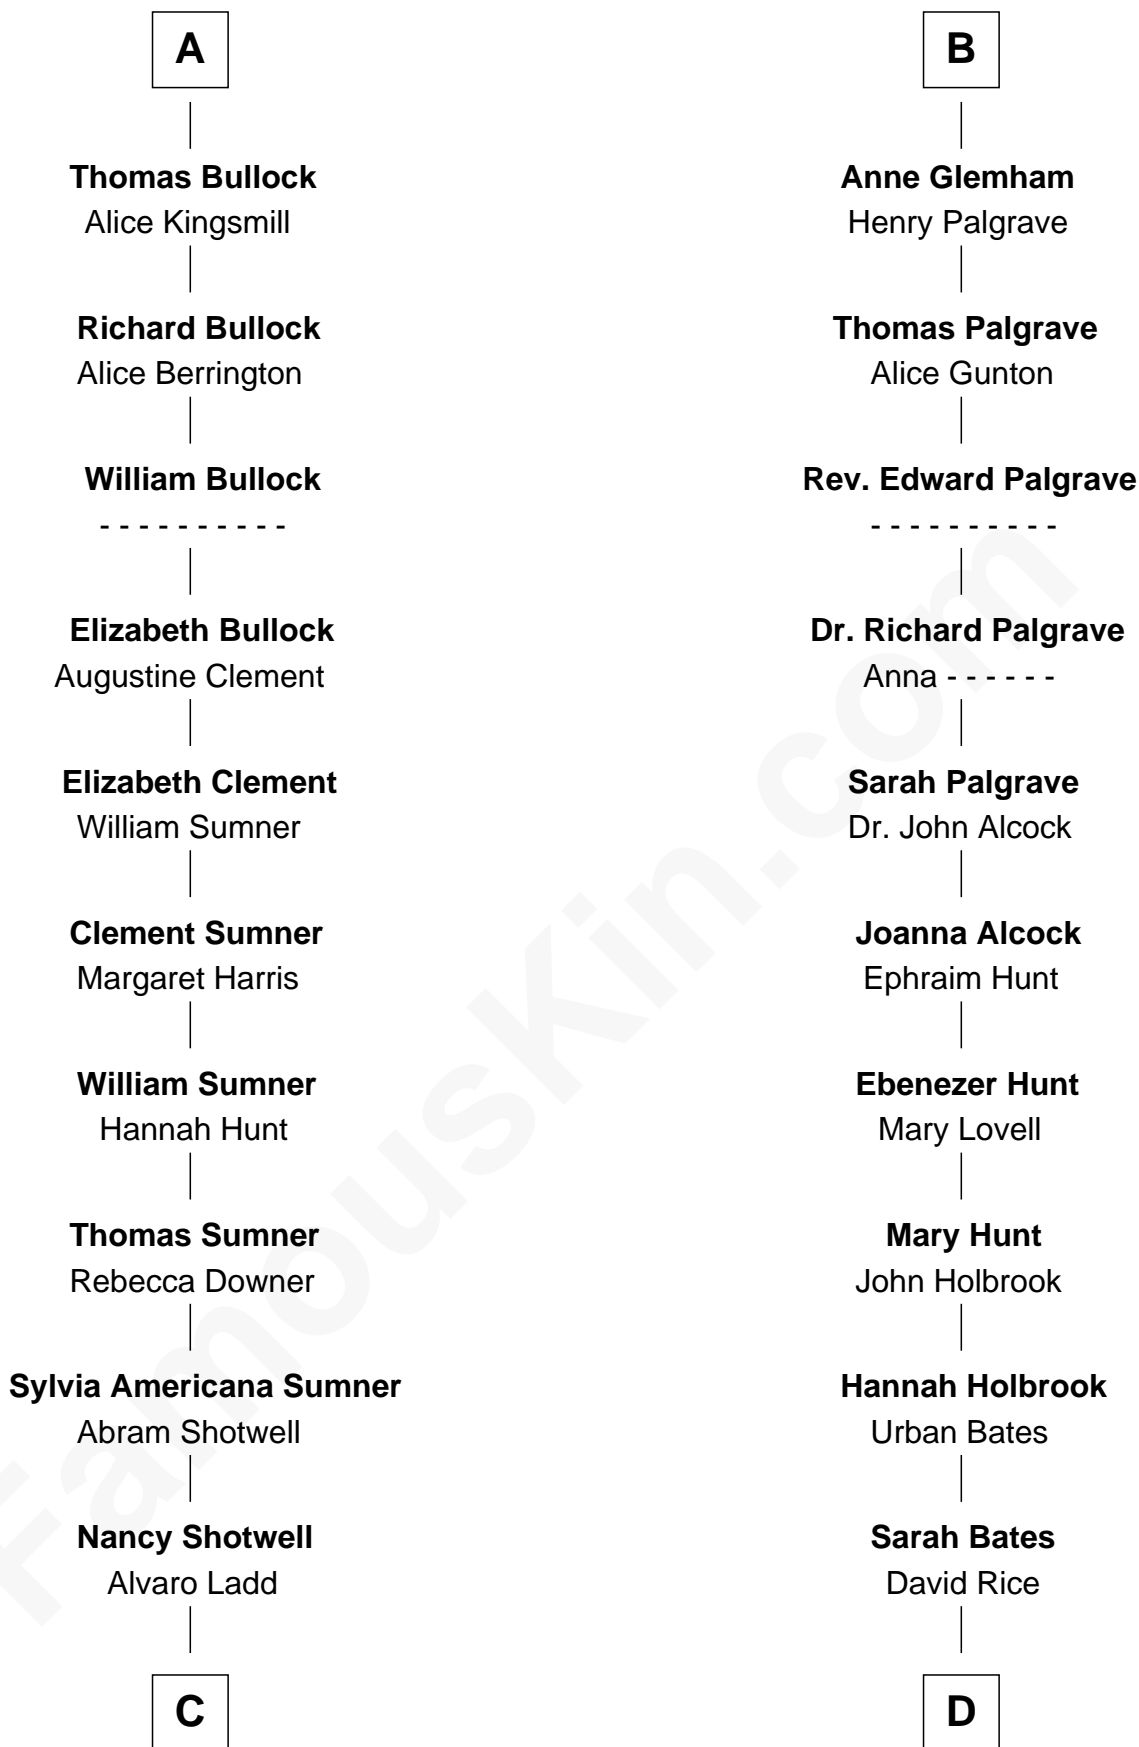

FamousKin.com Relationship Chart of

Alan Ladd
Movie Actor

18th cousin 1 time removed of

William Marsh Rice
Founder of Rice University

Thomas de Clare
Juliana FitzMaurice

Margaret de Clare
Bartholomew de Badlesmere

Maud de Badlesmere
John de Vere

Aubrey de Vere
Alice FitzWalter

Sir Richard de Vere
Alice Sergeaux

Sir John de Vere
Elizabeth Howard

Joan de Vere
Sir William Norreys

Margaret Norreys
Gilbert Bullock

A

Margaret de Clare
Bartholomew de Badlesmere

Elizabeth de Badlesmere
Sir William de Bohun

Elizabeth de Bohun
Sir Richard Fitzalan

Elizabeth Fitzalan
Sir Robert Goushill

Elizabeth Goushill
Sir Robert Wingfield

Elizabeth Wingfield
Sir William Brandon

Eleanor Brandon
John Glemham

B

C

Oscar F. Ladd
Julia Henrietta Meigs

Alan Harwood Ladd
Selina Raleigh

Alan Ladd
Movie Actor

D

David Rice
Patty Hall

William Marsh Rice
Founder of Rice University