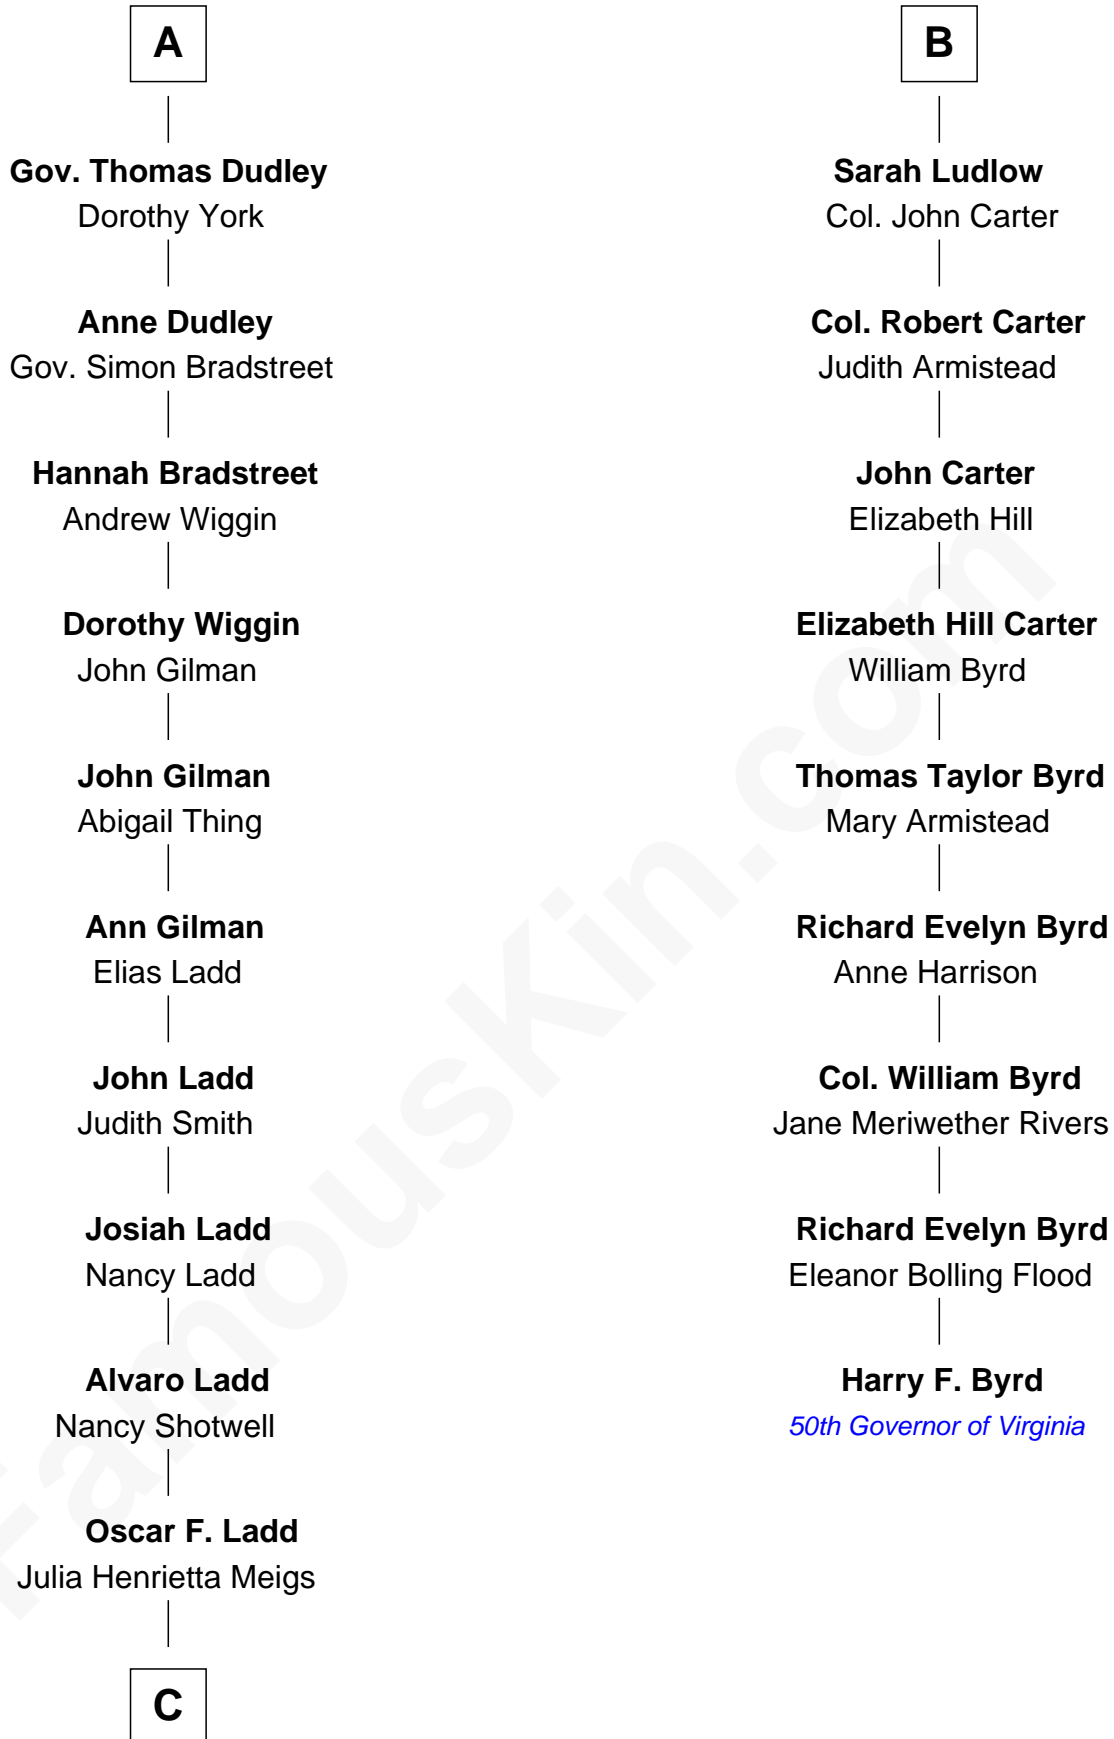

FamousKin.com Relationship Chart of

Alan Ladd
Movie Actor

15th cousin 3 times removed of

Harry F. Byrd
50th Governor of Virginia

Sir Walter Blount
Sancha de Ayala

Constance Blount
Sir John Sutton

Sir John Sutton
Elizabeth Berkeley

Sir Edmund Sutton
Joyce Tiptoft

Sir Edward Sutton
Cecily Willoughby

Sir John Sutton
Cecily Grey

Sir Henry Dudley
----- Ashton
Probable

Roger Dudley
Susanna Thorne

A

Sir Thomas Blount
Margaret de Gresley

Sir Walter Blount
Helena Byron

Sir William Blount
Margaret Echyngham

Elizabeth Blount
Sir Andrews de Windsor

Edith Windsor
George Ludlow

Thomas Ludlow
Jane Pyle

Gabriel Ludlow
Phillis -----

B

C

—
Alan Harwood Ladd