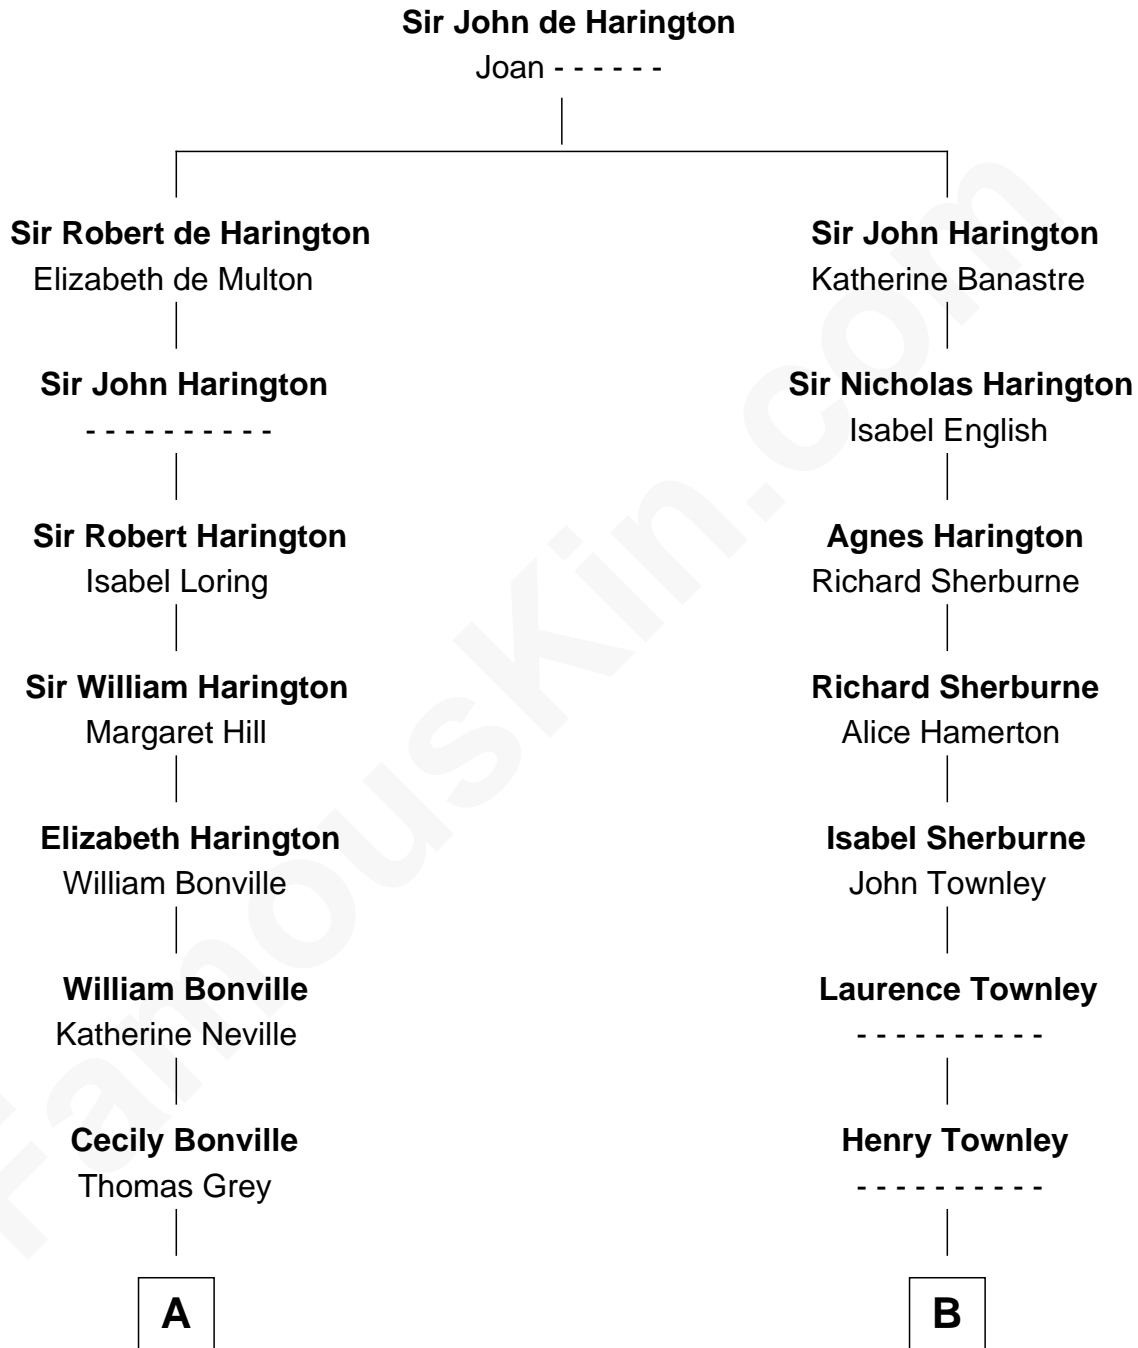

# FamousKin.com Relationship Chart of

**Alan Ladd**  
*Movie Actor*

15th cousin 6 times removed of

**Meriwether Lewis**  
*Lewis and Clark Expedition*

**C**

—  
**Josiah Ladd**

Nancy Ladd

—  
**Alvaro Ladd**

Nancy Shotwell

—  
**Oscar F. Ladd**

Julia Henrietta Meigs

—  
**Alan Harwood Ladd**

Selina Raleigh

—  
**Alan Ladd**

*Movie Actor*

FamousKin.com