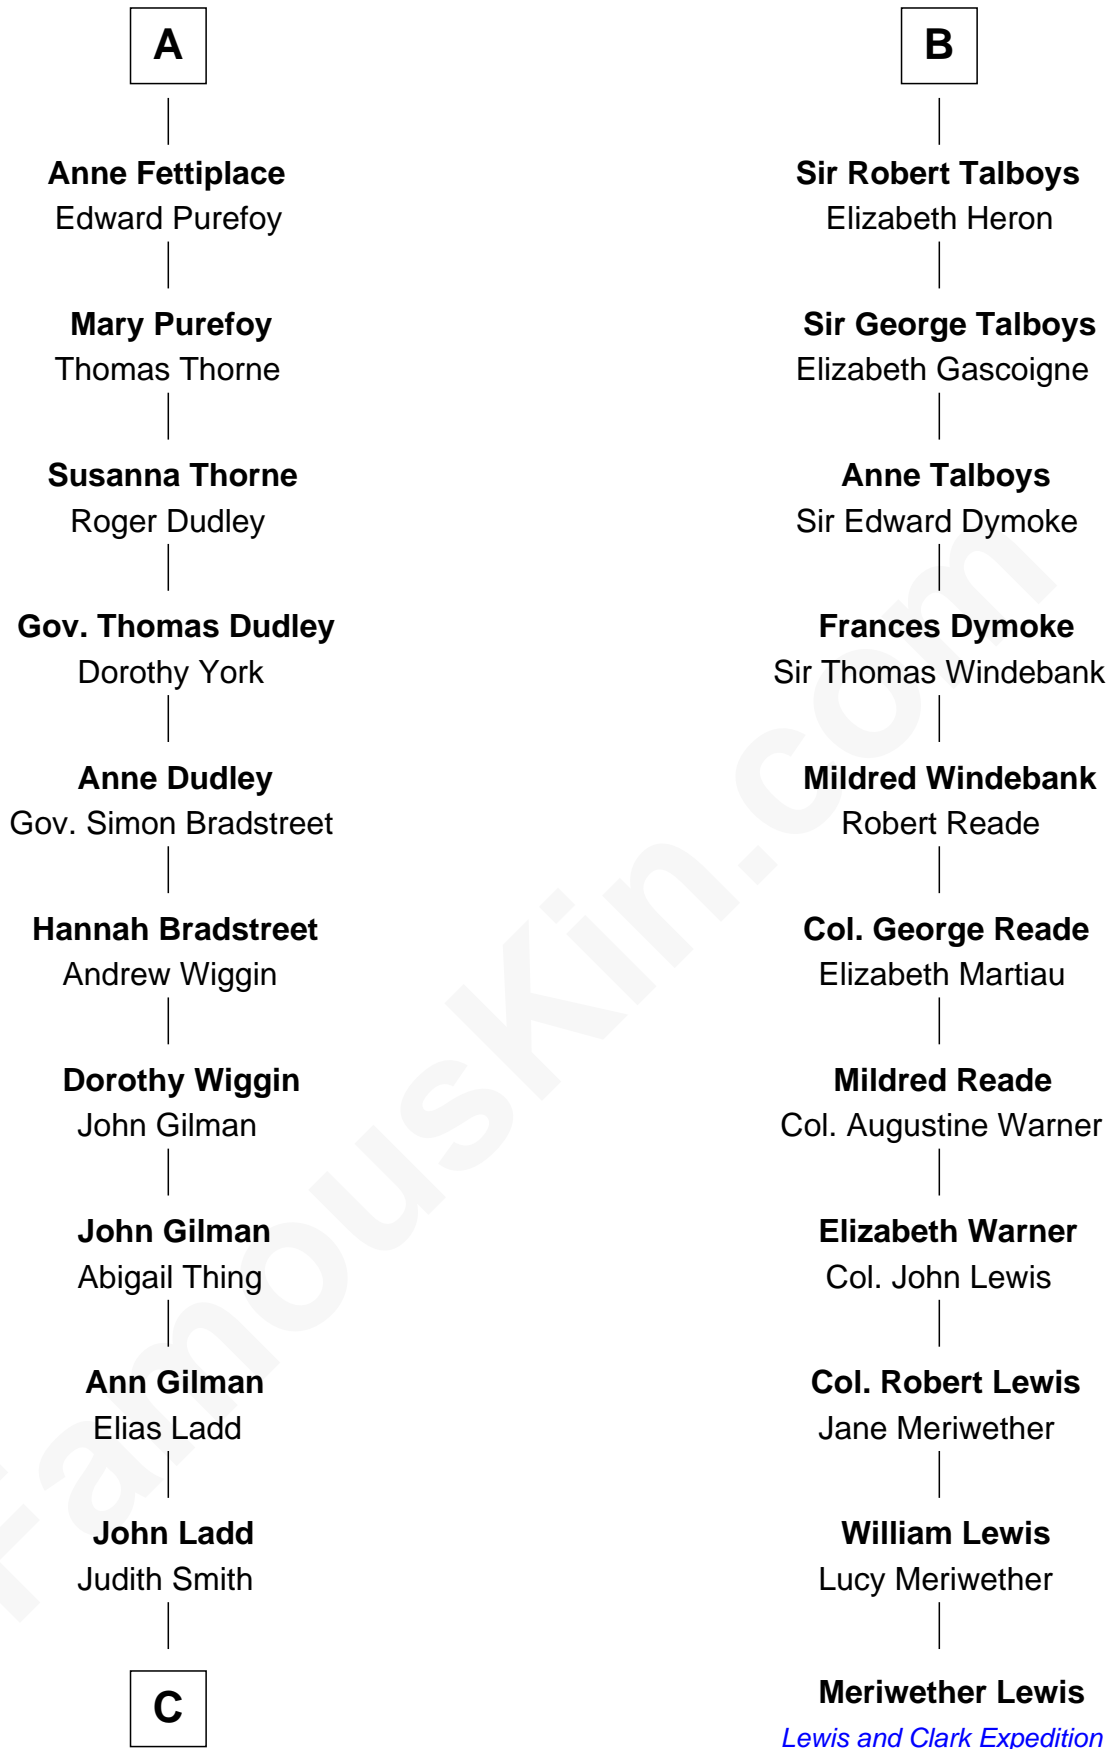

FamousKin.com Relationship Chart of

Alan Ladd

Movie Actor

17th cousin 4 times removed of

Meriwether Lewis

Lewis and Clark Expedition

C

—
Josiah Ladd

Nancy Ladd

—
Alvaro Ladd

Nancy Shotwell

—
Oscar F. Ladd

Julia Henrietta Meigs

—
Alan Harwood Ladd

Selina Raleigh

—
Alan Ladd