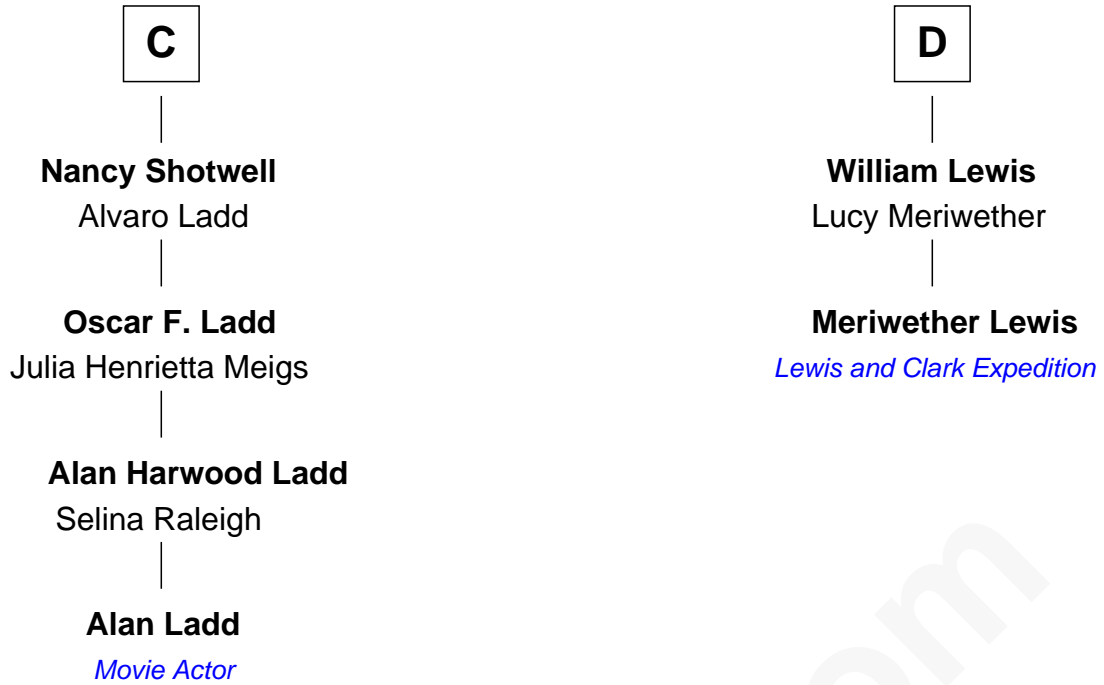

# FamousKin.com Relationship Chart of

**Alan Ladd**

*Movie Actor*

18th cousin 2 times removed of

**Meriwether Lewis**

*Lewis and Clark Expedition*

**Sir Walter FitzRobert**

Ida Longespee

Sir Reynold de Grey

**Sir Reynold Grey**

Margaret de Ros

**Margaret Grey**

Sir William Bonville

**B**

FamousKin.com