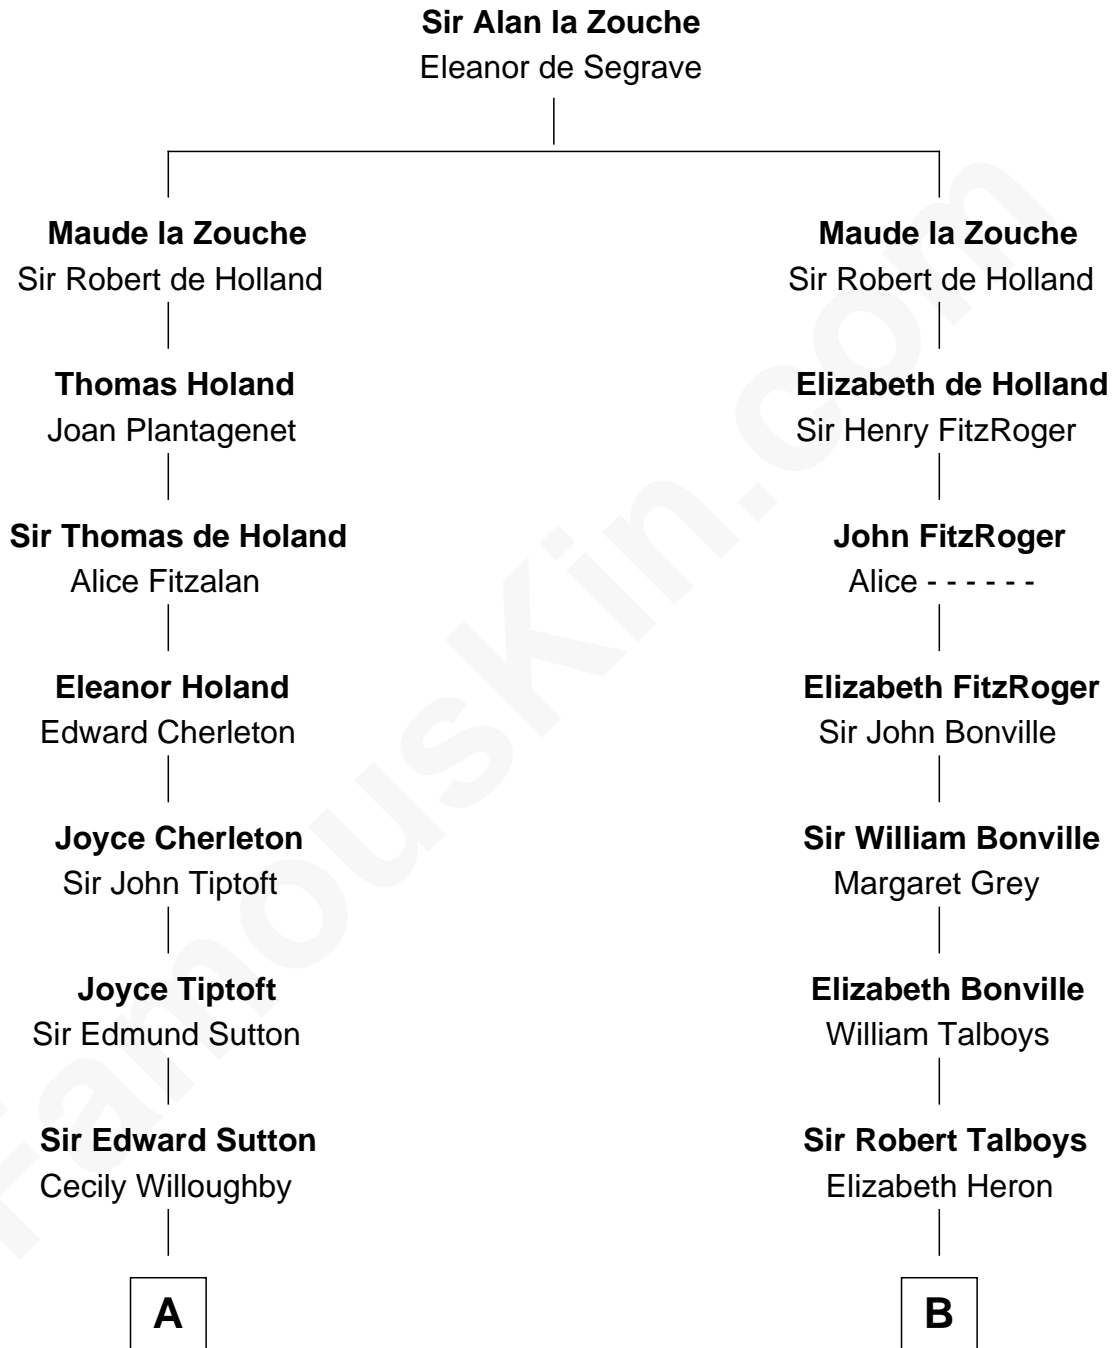

FamousKin.com Relationship Chart of

Alan Ladd
Movie Actor

16th cousin 5 times removed of

Meriwether Lewis
Lewis and Clark Expedition

C

—
Josiah Ladd

Nancy Ladd

—
Alvaro Ladd

Nancy Shotwell

—
Oscar F. Ladd

Julia Henrietta Meigs

—
Alan Harwood Ladd

Selina Raleigh

—
Alan Ladd

Movie Actor

FamousKin.com