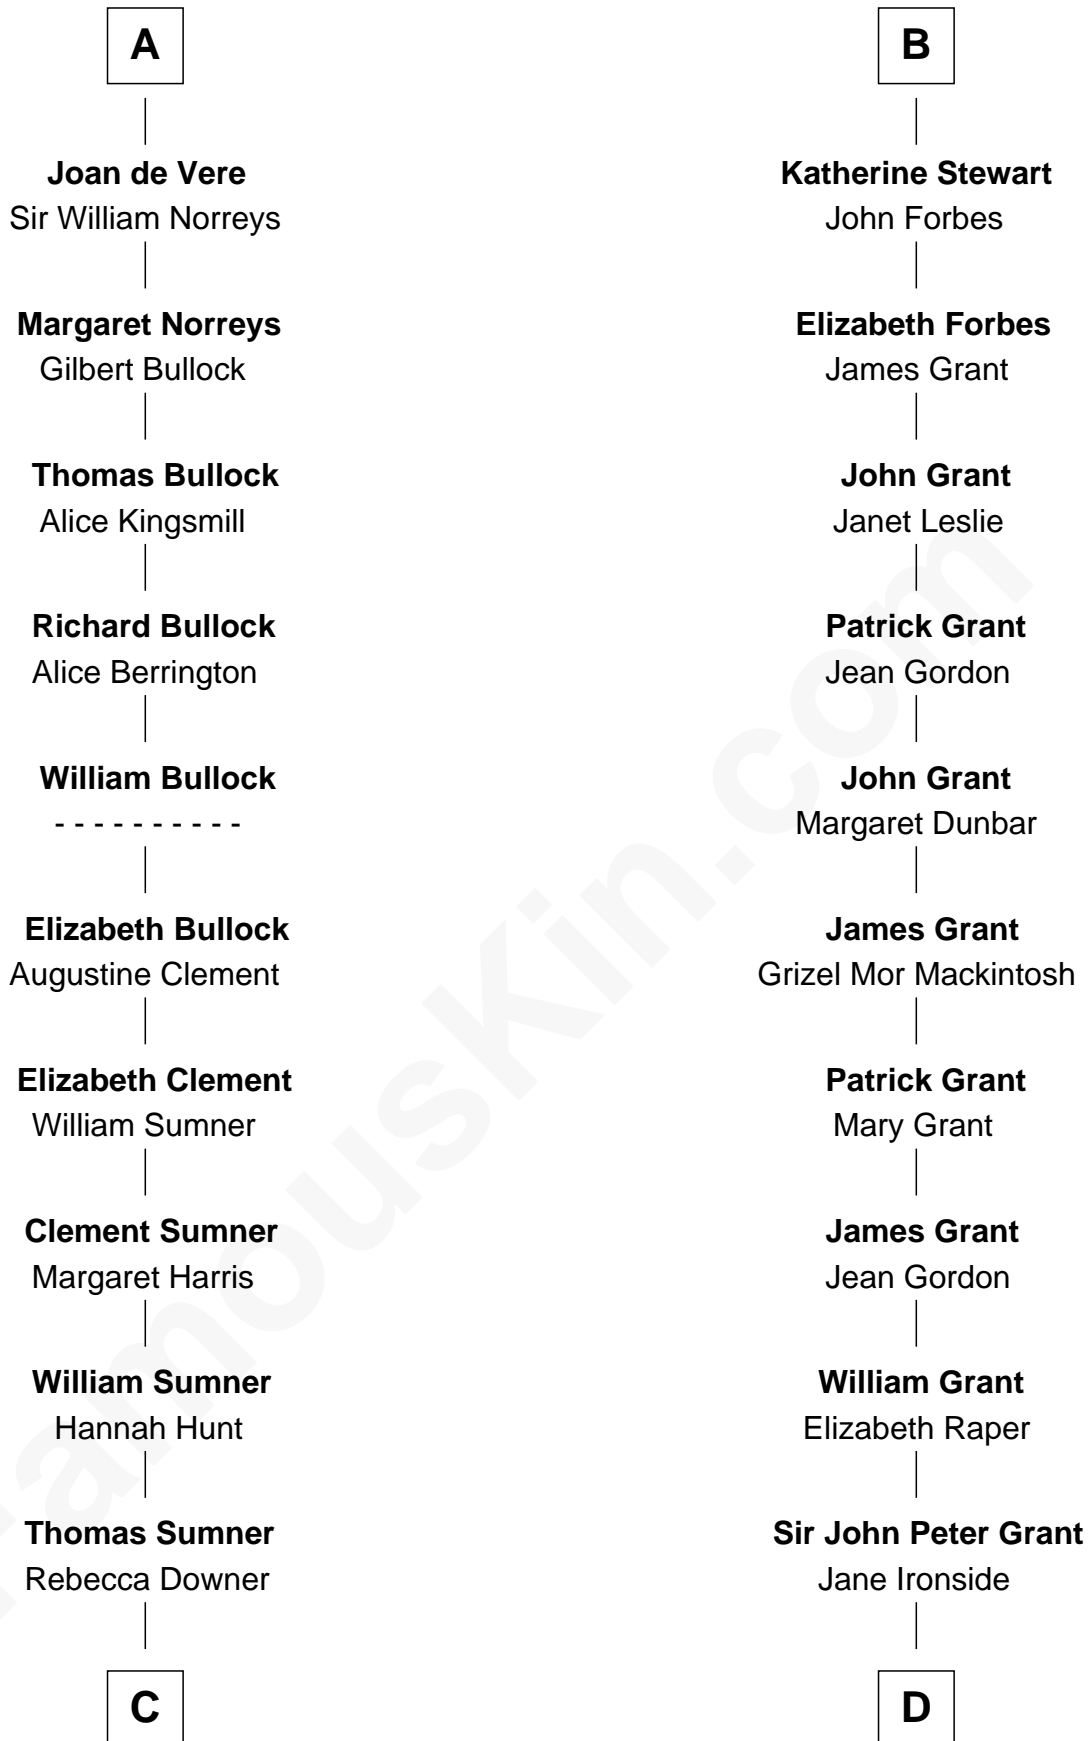

# FamousKin.com Relationship Chart of

**Alan Ladd**  
*Movie Actor*

19th cousin 2 times removed of

**Lytton Strachey**

*Author and Co-Founder of Bloomsbury Group*

**C**

**Sylvia Americana Sumner**

Abram Shotwell

**Nancy Shotwell**

Alvaro Ladd

**Oscar F. Ladd**

Julia Henrietta Meigs

**Alan Harwood Ladd**

Selina Raleigh

**Alan Ladd**

*Movie Actor*