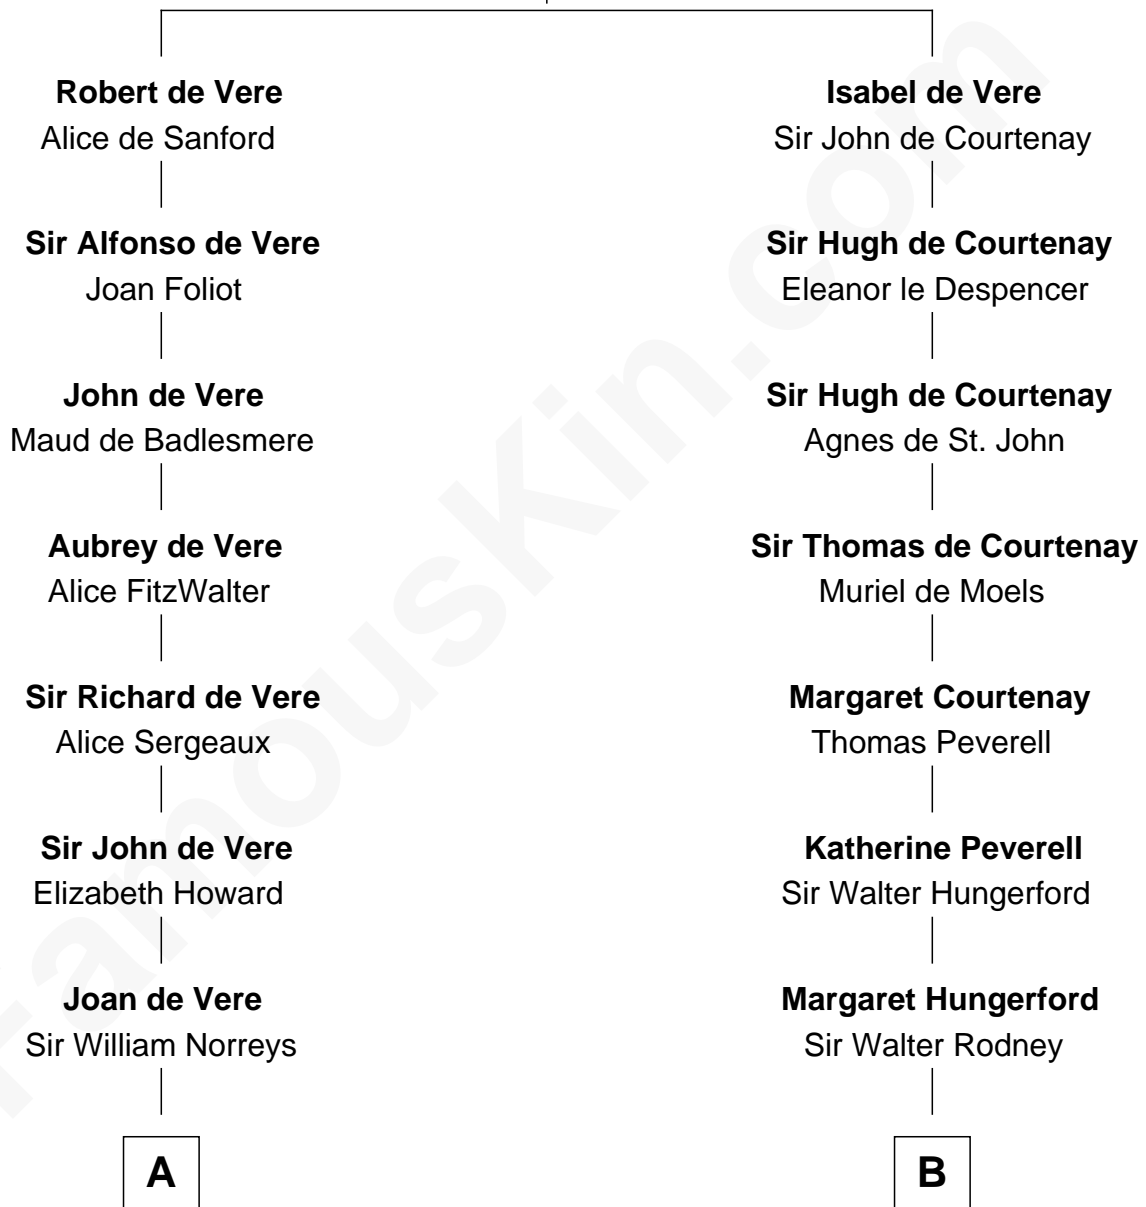

FamousKin.com Relationship Chart of

Alan Ladd
Movie Actor

19th cousin 1 time removed of

Lytton Strachey

Author and Co-Founder of Bloomsbury Group

Hugh de Vere
Hawise de Quincy

C

Nancy Shotwell

Alvaro Ladd

Oscar F. Ladd

Julia Henrietta Meigs

Alan Harwood Ladd

Selina Raleigh

Alan Ladd

Movie Actor

D