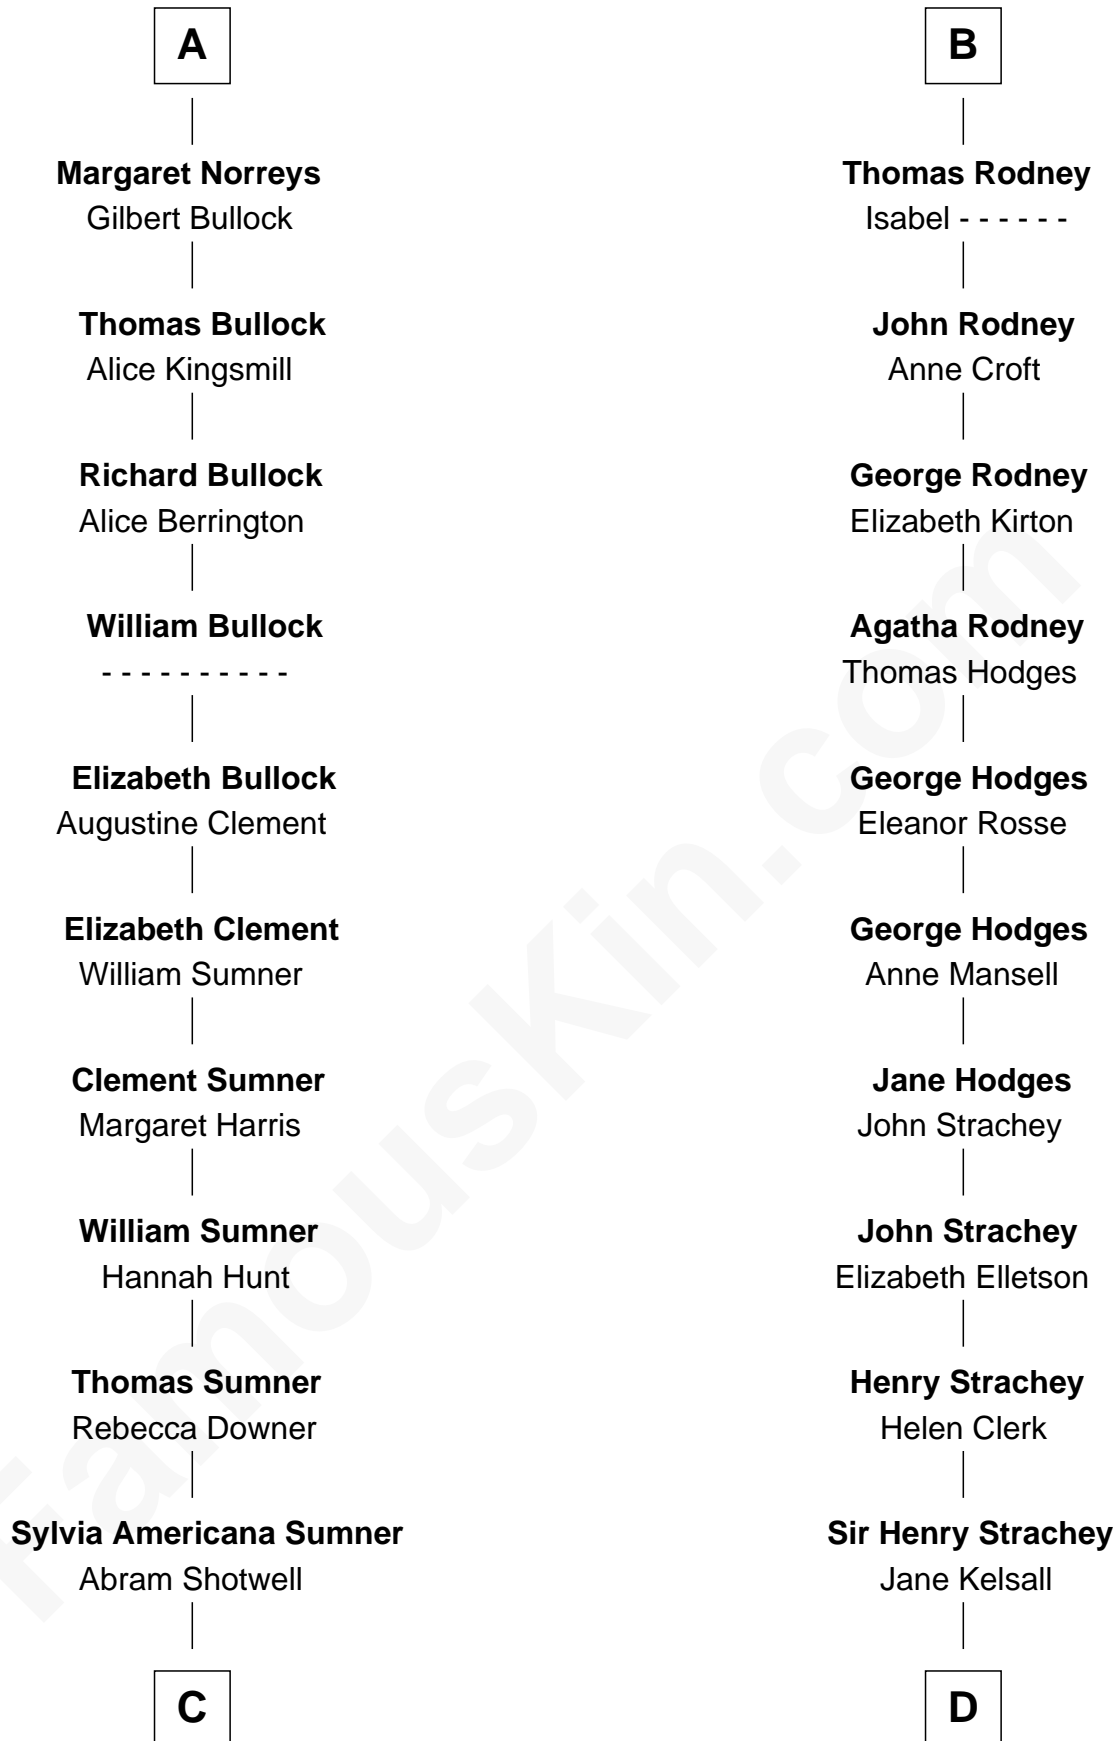

FamousKin.com Relationship Chart of

Alan Ladd
Movie Actor

19th cousin 1 time removed of

Lytton Strachey

Author and Co-Founder of Bloomsbury Group

Hugh de Vere
Hawise de Quincy

C

Nancy Shotwell

Alvaro Ladd

Oscar F. Ladd

Julia Henrietta Meigs

Alan Harwood Ladd

Selina Raleigh

Alan Ladd

Movie Actor

D