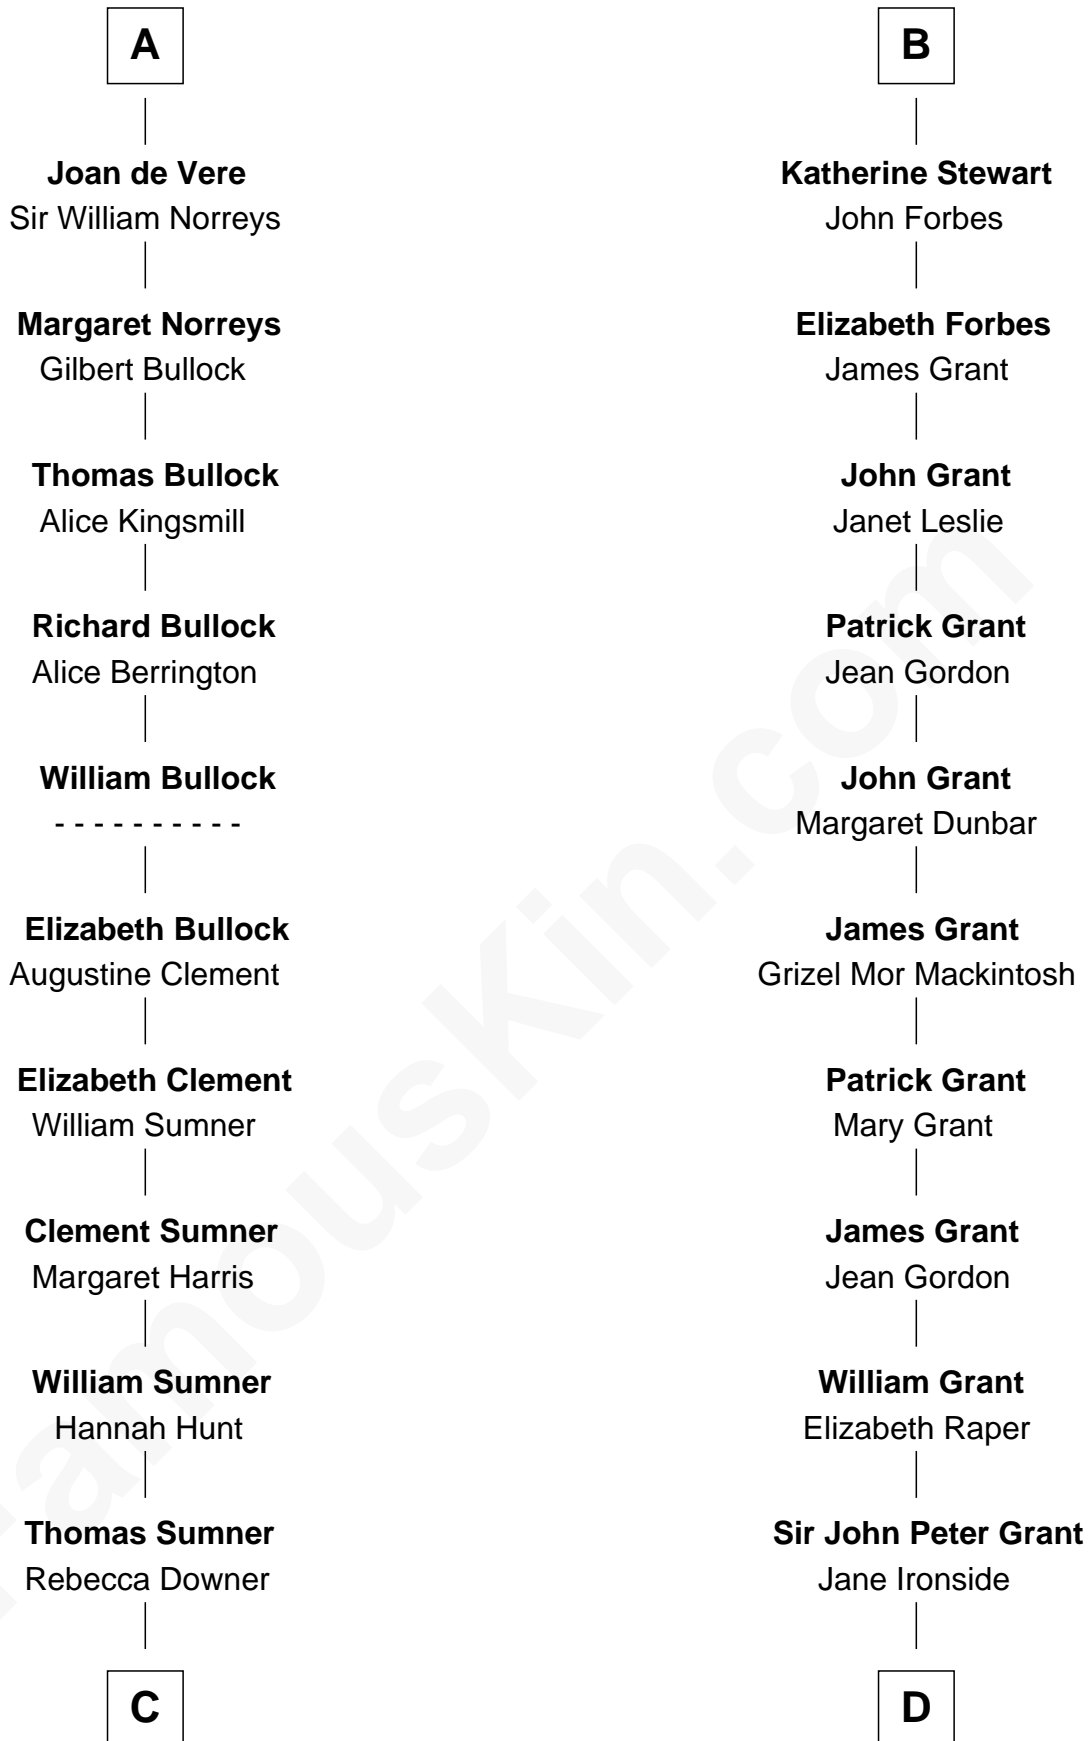

# FamousKin.com Relationship Chart of

**Alan Ladd**  
*Movie Actor*

19th cousin 2 times removed of

**Lytton Strachey**

*Author and Co-Founder of Bloomsbury Group*

**John Fitzalan**  
Isabel de Mortimer

**C**

**Sylvia Americana Sumner**

Abram Shotwell

**Nancy Shotwell**

Alvaro Ladd

**Oscar F. Ladd**

Julia Henrietta Meigs

**Alan Harwood Ladd**

Selina Raleigh