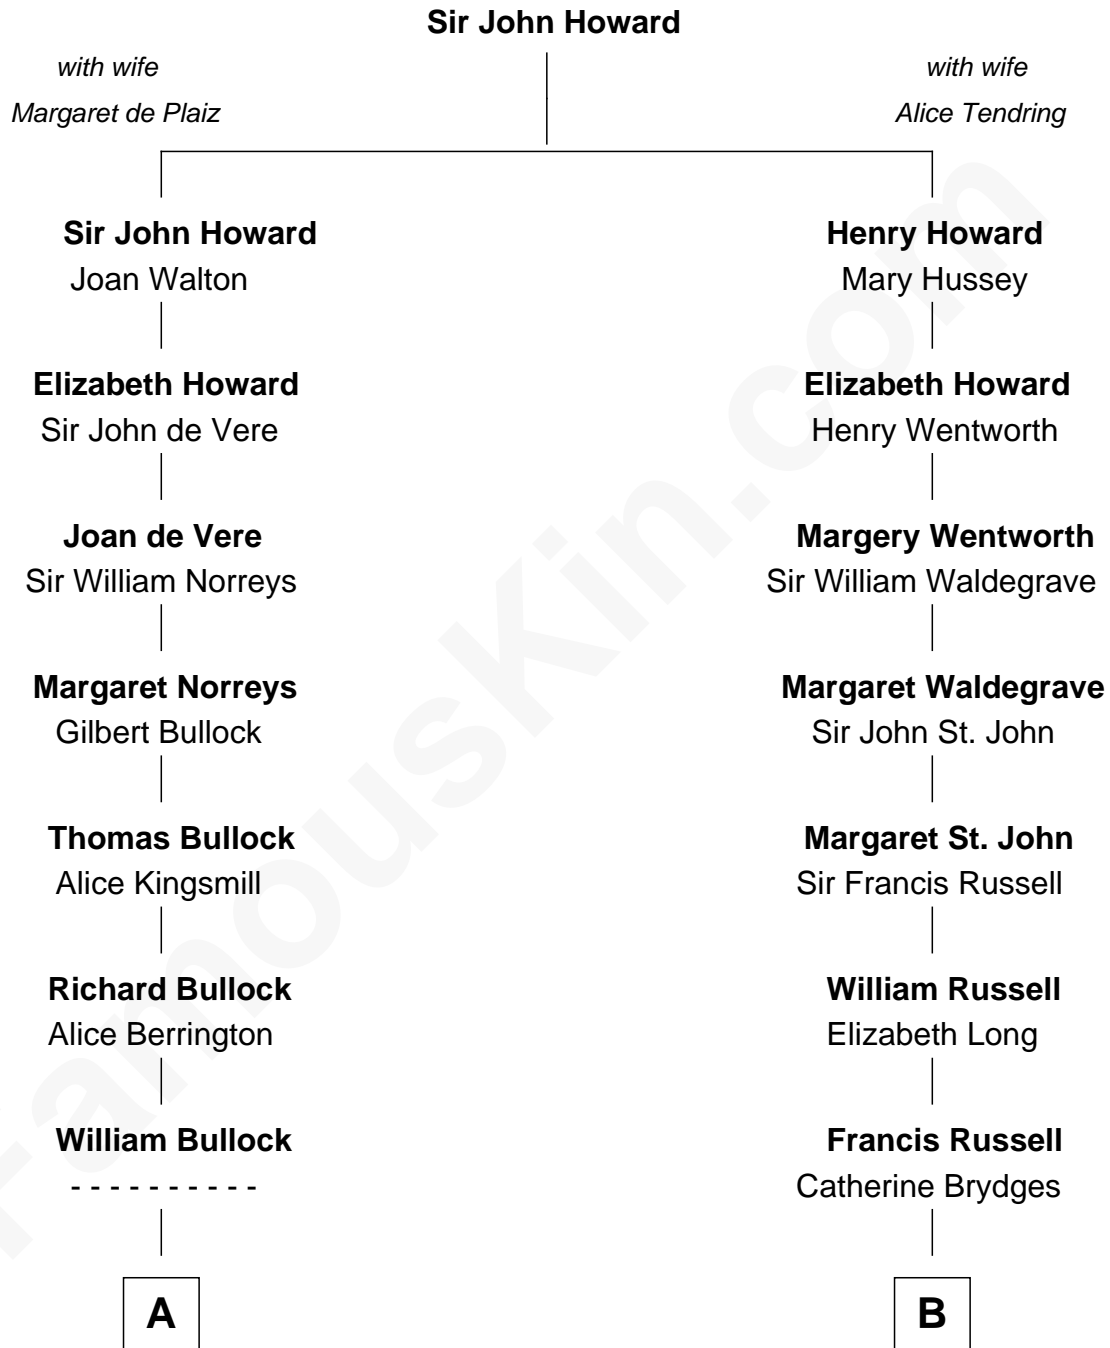

# FamousKin.com Relationship Chart of

**Alan Ladd**  
*Movie Actor*

16th cousin 2 times removed of

**Sarah Ferguson**  
*Duchess of York*

**C**

—  
**Ronald Ivor Ferguson**

Susan Mary Wright

—  
**Sarah Ferguson**

*Duchess of York*

FamousKin.com