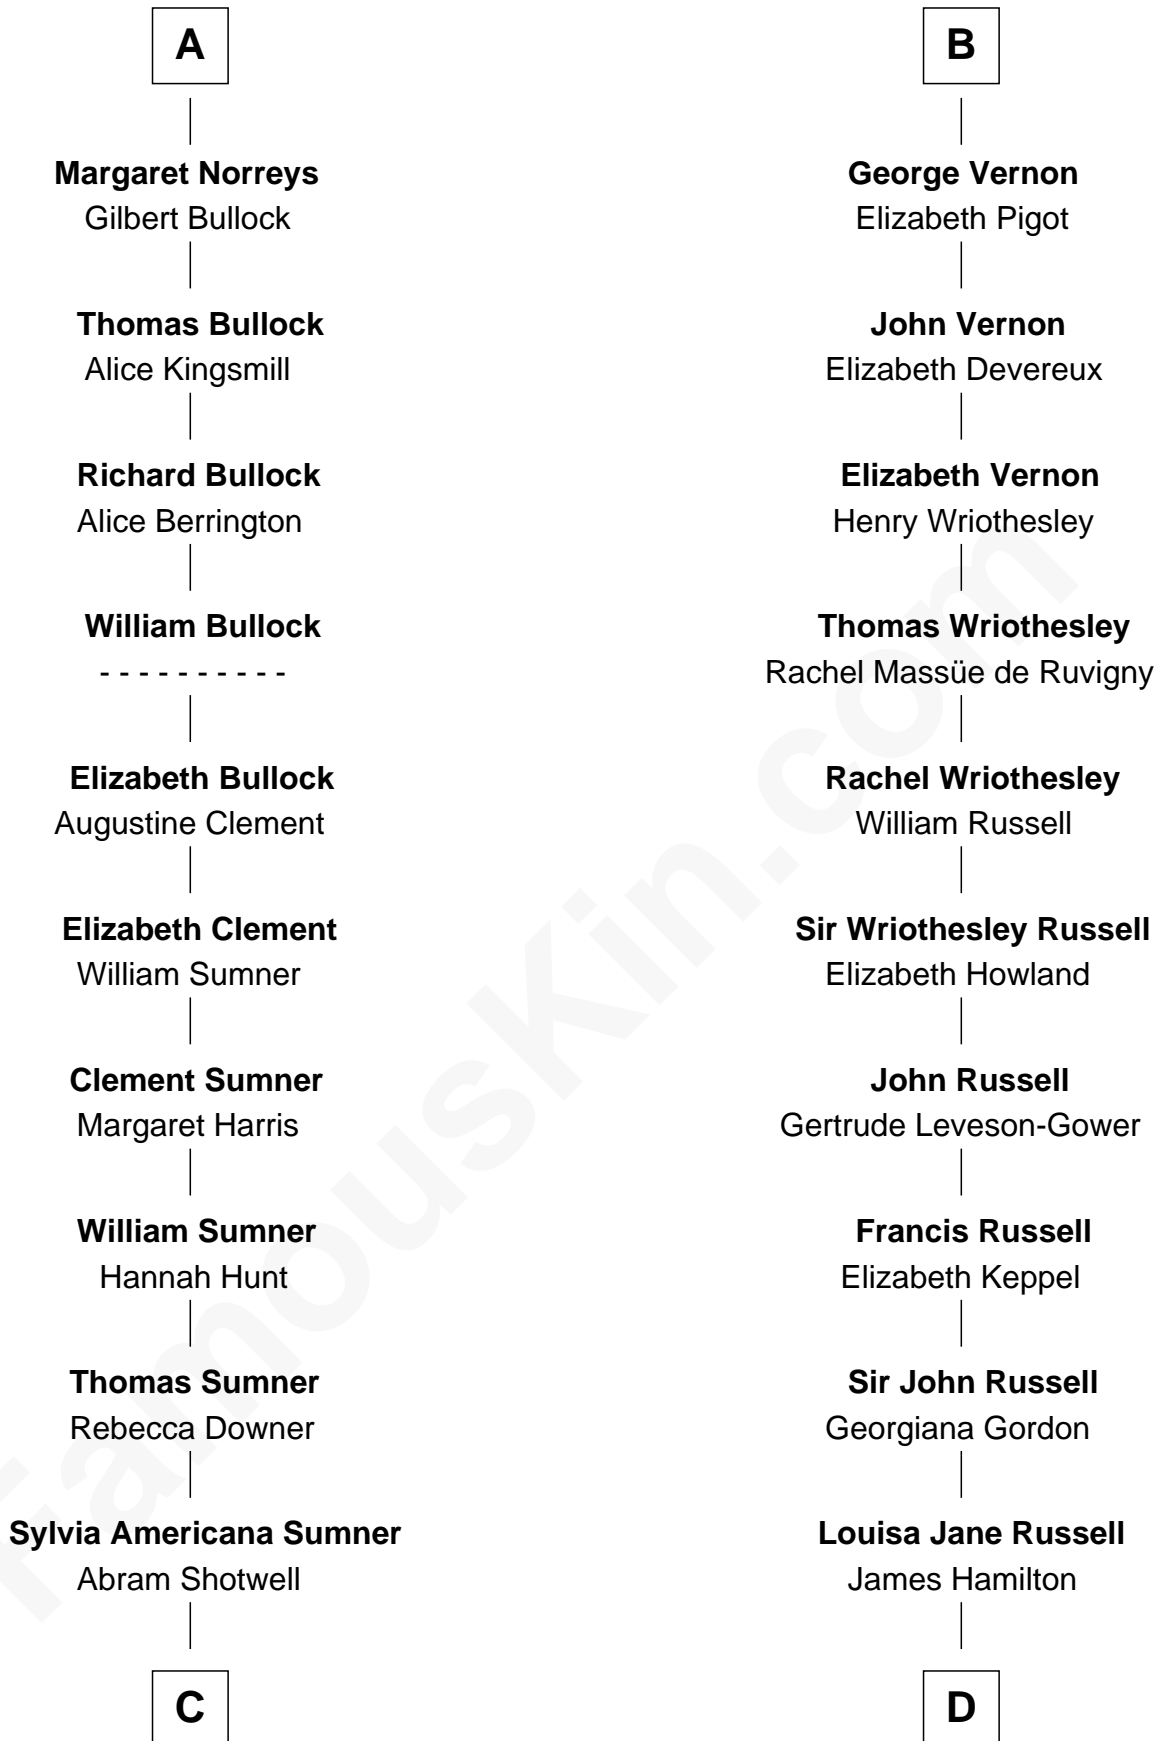

FamousKin.com Relationship Chart of

Alan Ladd
Movie Actor

20th cousin 1 time removed of

Sarah Ferguson
Duchess of York

Sir Richard de Burgh
Margaret - - - - -

Eleanor de Burgh
Sir Thomas de Multon

Joan de Multon
Sir Robert FitzWalter

Sir John FitzWalter
Eleanor de Percy

Alice FitzWalter
Aubrey de Vere

Sir Richard de Vere
Alice Sergeaux

Sir John de Vere
Elizabeth Howard

Joan de Vere
Sir William Norreys

A

Joan de Burgh
Sir John Darcy

Elizabeth Darcy
James le Boteler

James Butler
Anne de Welles

James Butler
Joan Beauchamp

Elizabeth Butler
John Talbot

Ann Talbot
Sir Henry Vernon

Humphrey Vernon
Alice Ludlow

B

C

Nancy Shotwell