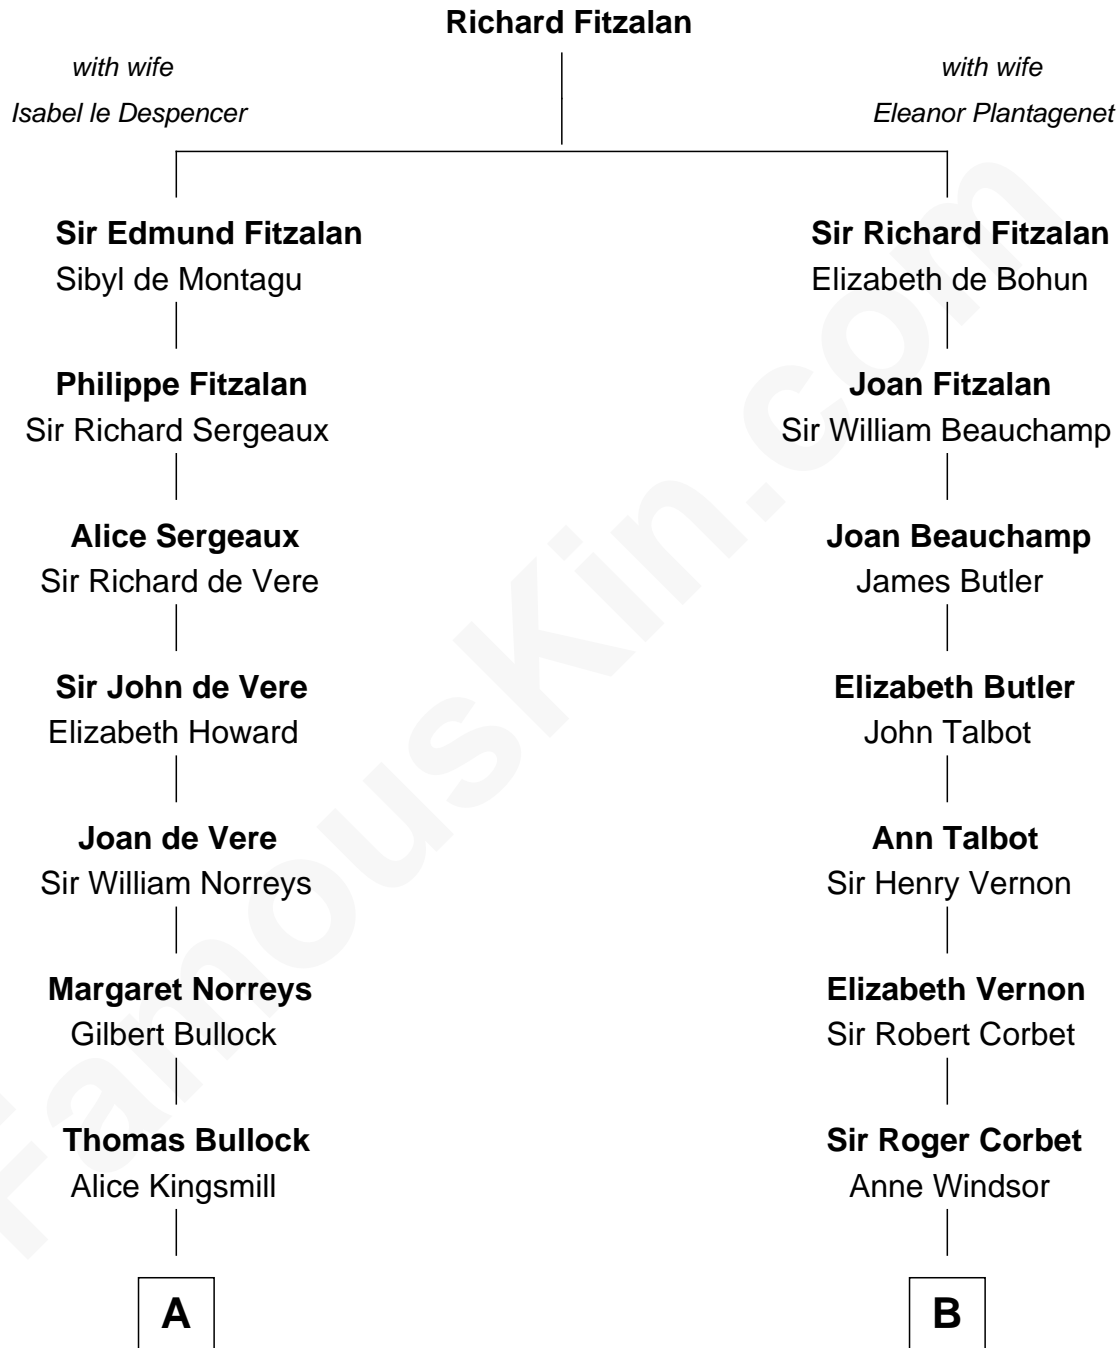

FamousKin.com Relationship Chart of

Alan Ladd
Movie Actor

17th cousin 1 time removed of

Olivia De Havilland
Movie Actress

C

—
Alan Harwood Ladd

Selina Raleigh

—
Alan Ladd