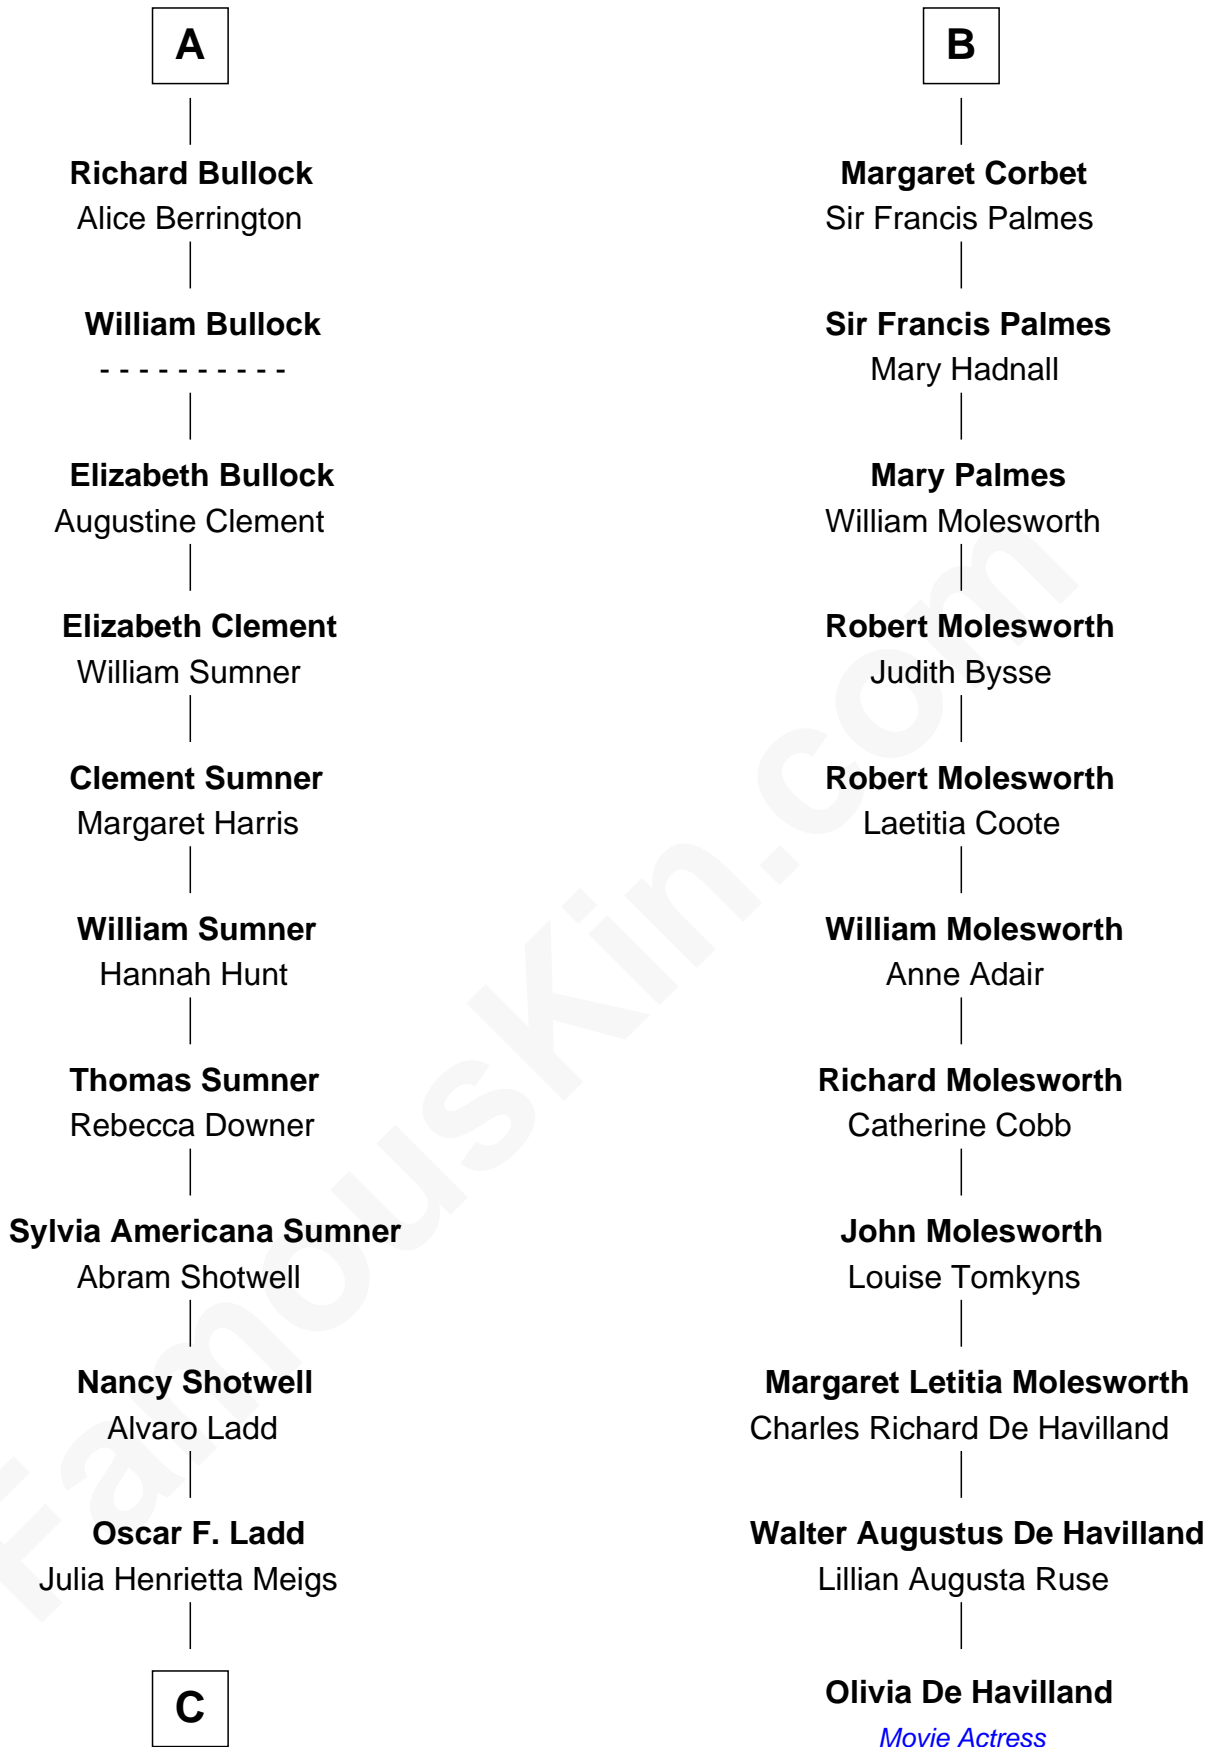

FamousKin.com Relationship Chart of

Alan Ladd
Movie Actor

17th cousin 1 time removed of

Olivia De Havilland
Movie Actress

C

—
Alan Harwood Ladd

Selina Raleigh

—
Alan Ladd