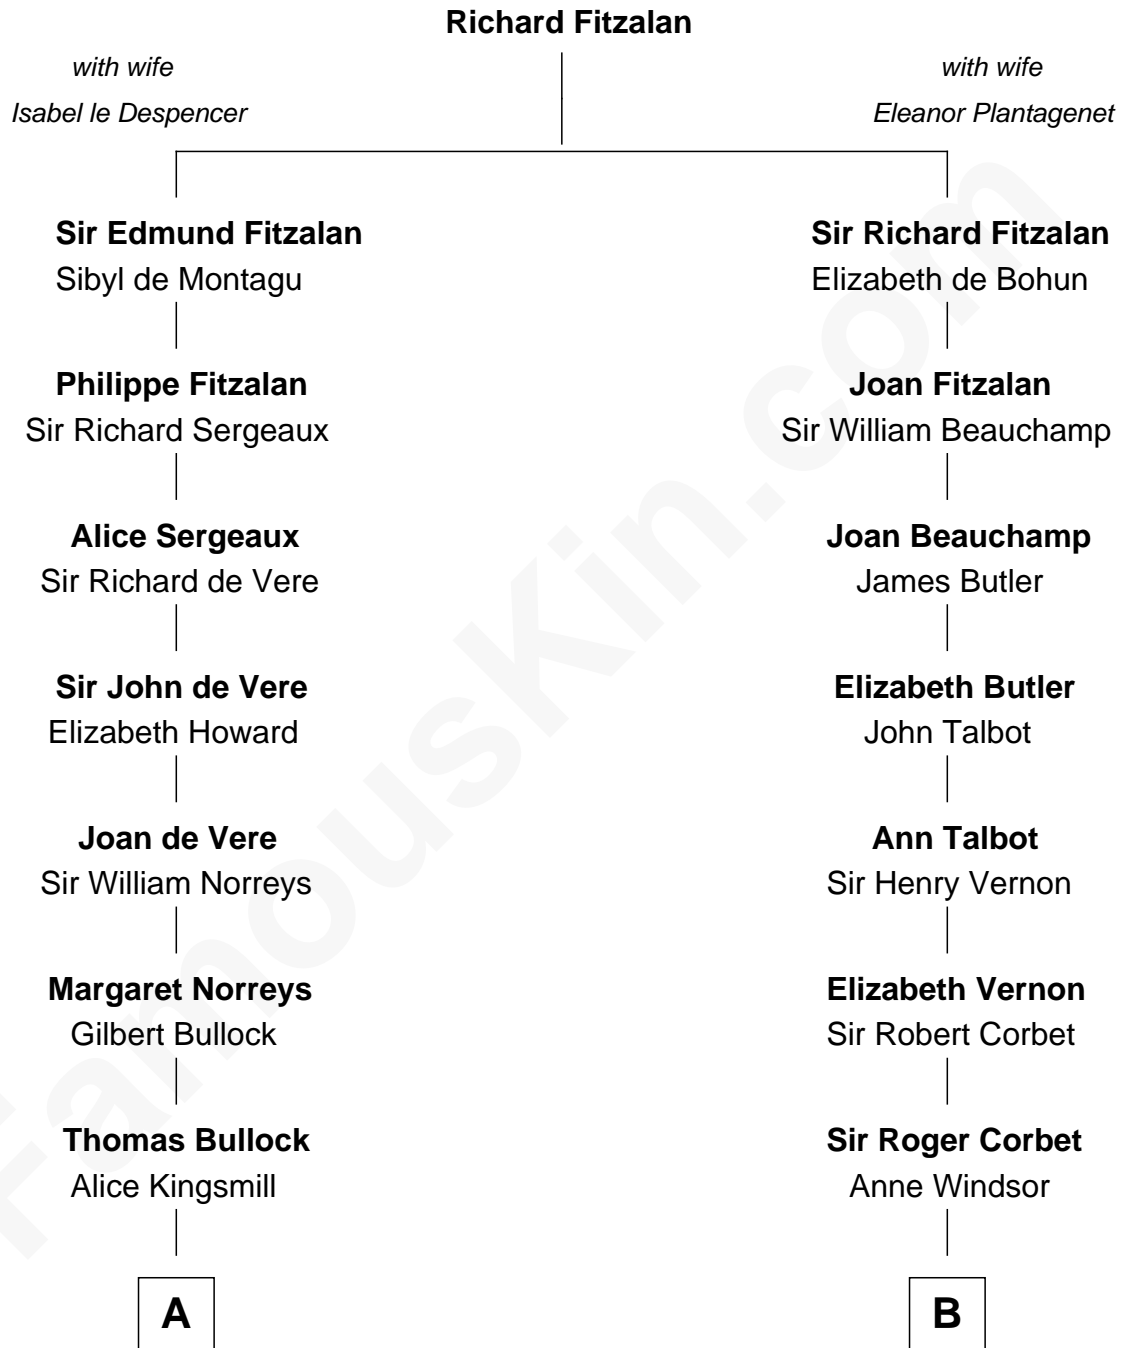

# FamousKin.com Relationship Chart of

**Alan Ladd**  
*Movie Actor*

17th cousin 1 time removed of

**Joan Fontaine**  
*Movie Actress*

**C**

—  
**Alan Harwood Ladd**

Selina Raleigh

—  
**Alan Ladd**

*Movie Actor*

FamousKin.com