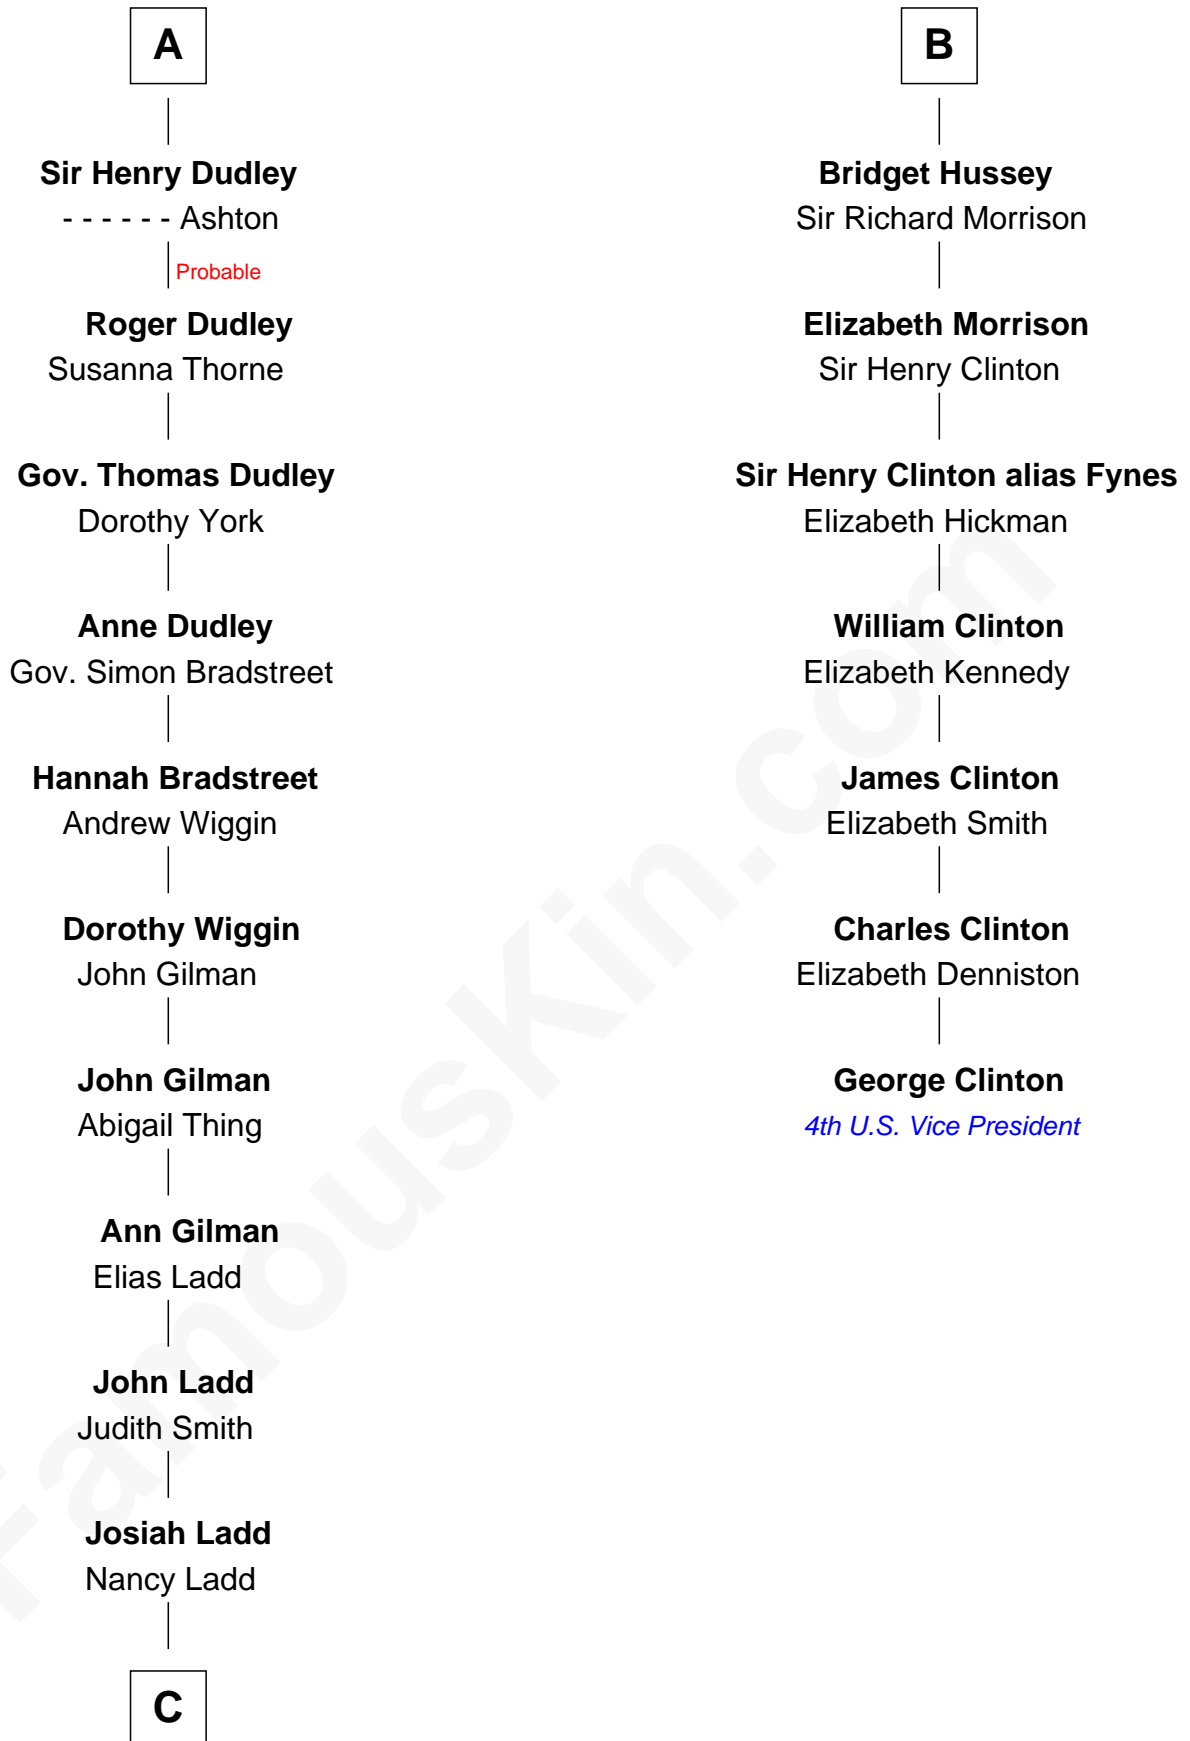

# FamousKin.com Relationship Chart of

**Alan Ladd**

*Movie Actor*

13th cousin 7 times removed of

**George Clinton**

*4th U.S. Vice President*

**Henry Plantagenet**

Maud de Chaworth

**Joyce Tiptoft**

Sir Edmund Sutton

**Sir Edward Sutton**

Cecily Willoughby

**Sir John Sutton**

Cecily Grey

**A**

**Henry of Lancaster**

Isabella de Beaumont

**Blanche of Lancaster**

John of Gaunt

**Elizabeth of Lancaster**

John de Holand

**Constance de Holand**

Sir John Grey

**Sir Edmund Grey**

Katherine Percy

**George Grey**

Catherine Herbert

**Anne Grey**

Sir John Hussey

**B**

**C**

—  
**Alvaro Ladd**  
Nancy Shotwell