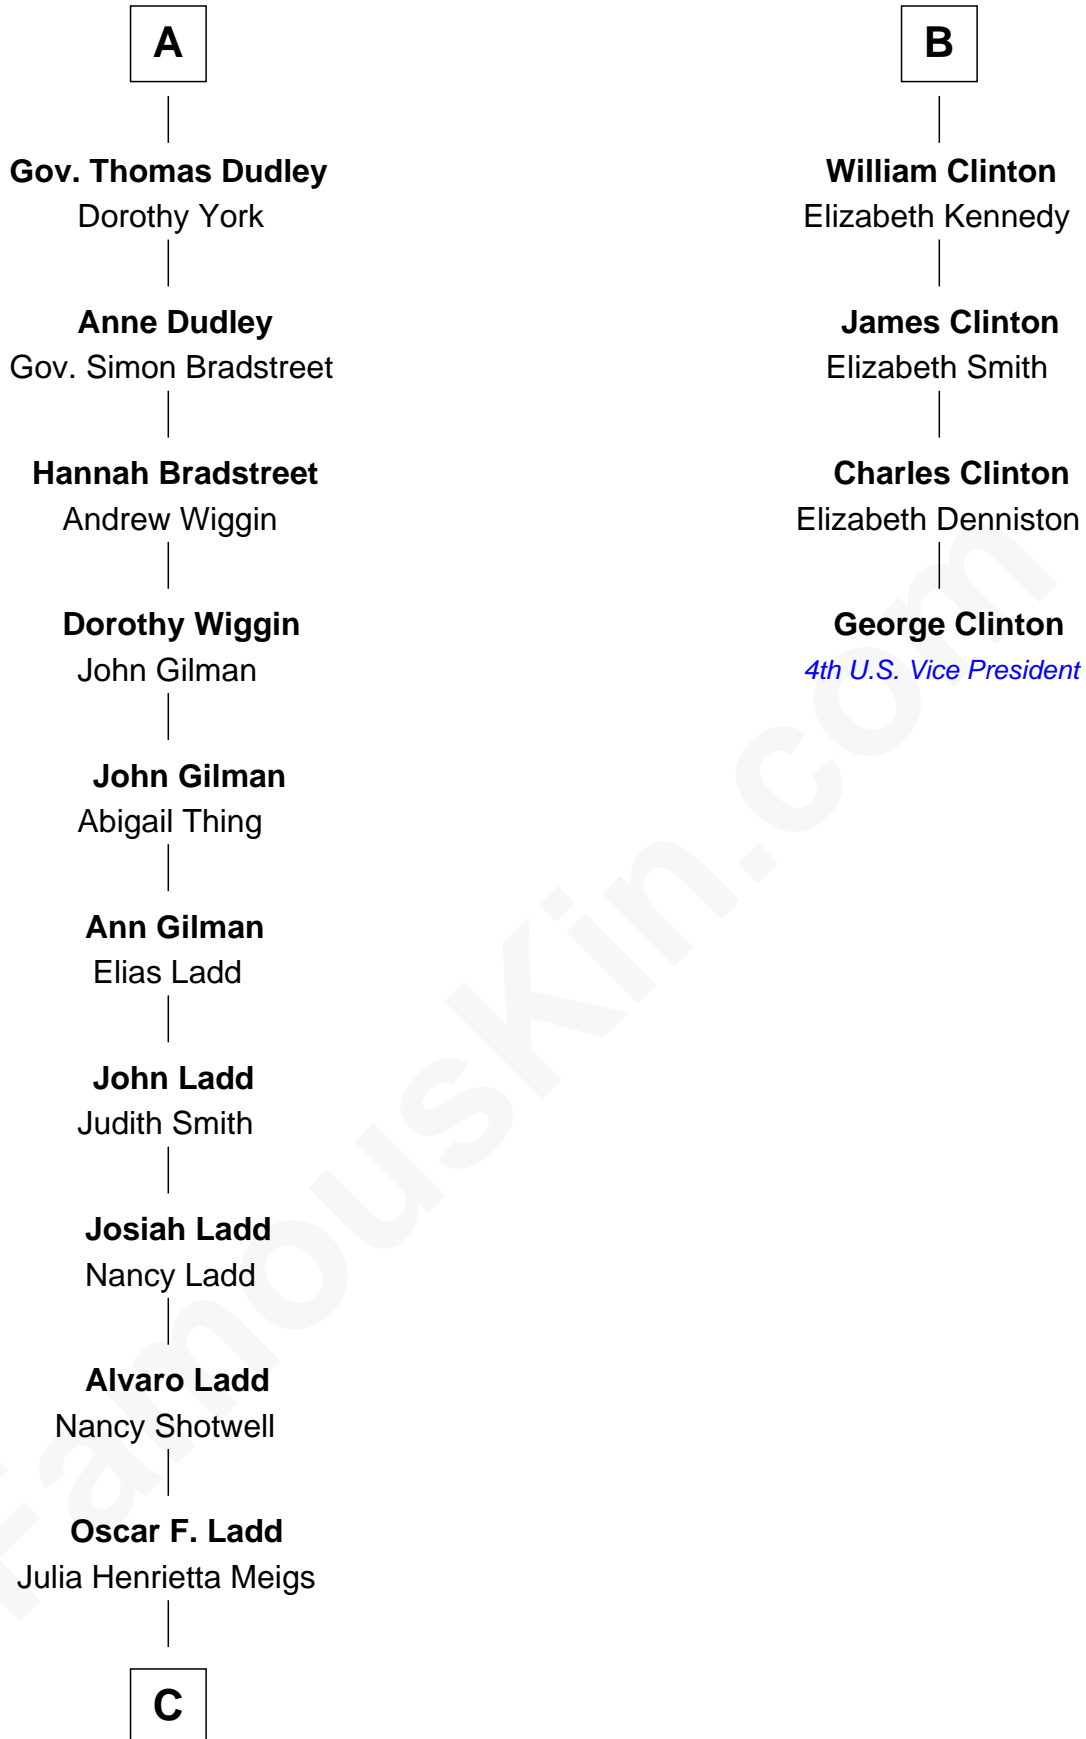

# FamousKin.com Relationship Chart of

**Alan Ladd**  
*Movie Actor*

10th cousin 8 times removed of

**George Clinton**  
*4th U.S. Vice President*

**Sir Reynold Grey**  
Margaret de Ros

**Margaret Grey**  
Sir William Bonville

**William Bonville**  
Elizabeth Harington

**William Bonville**  
Katherine Neville

**Cecily Bonville**  
Thomas Grey

**Cecily Grey**  
Sir John Sutton

**Sir Henry Dudley**  
----- Ashton  
*Probable*

**Roger Dudley**  
Susanna Thorne

**A**

**Sir John Grey**  
Constance de Holand

**Sir Edmund Grey**  
Katherine Percy

**George Grey**  
Catherine Herbert

**Anne Grey**  
Sir John Hussey

**Bridget Hussey**  
Sir Richard Morrison

**Elizabeth Morrison**  
Sir Henry Clinton

**Sir Henry Clinton alias Fynes**  
Elizabeth Hickman

**B**

**C**

Alan Harwood Ladd

Selina Raleigh

Alan Ladd

*Movie Actor*

FamousKin.com