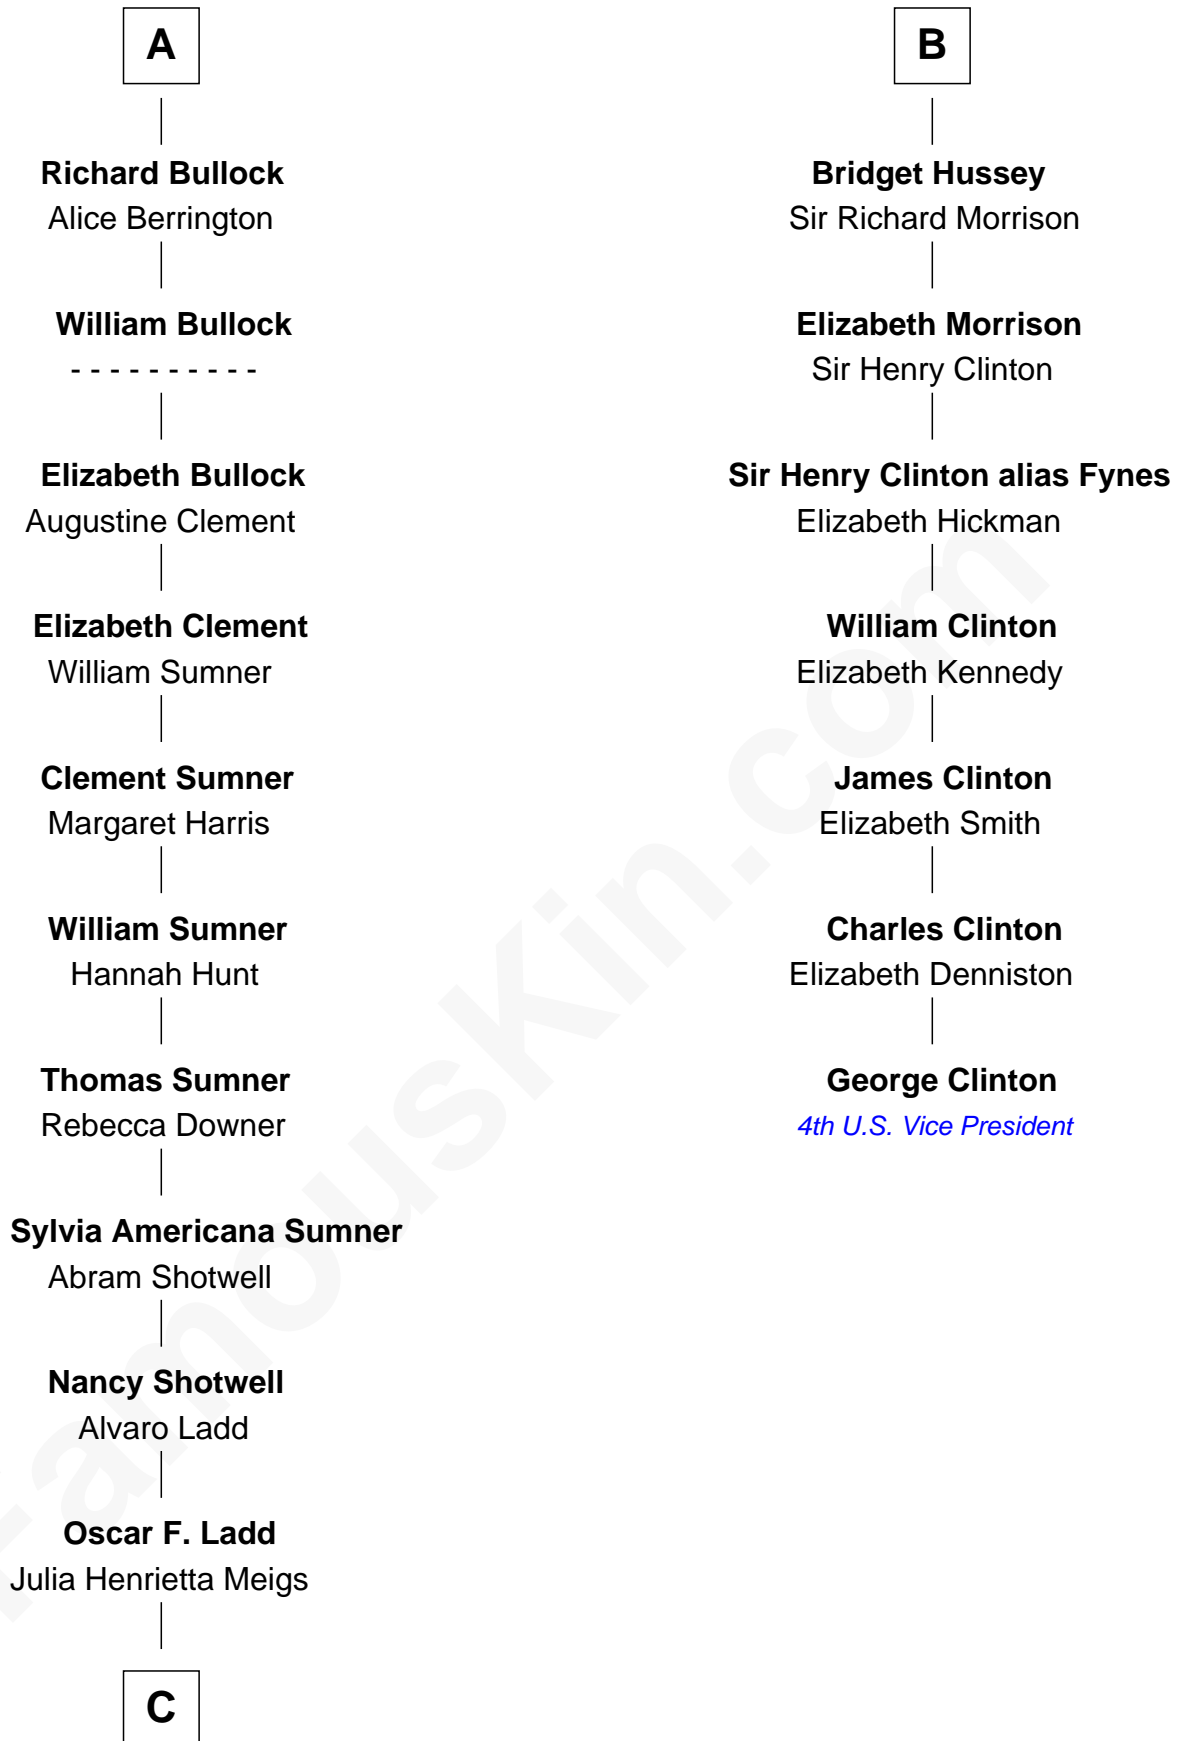

FamousKin.com Relationship Chart of

Alan Ladd
Movie Actor

13th cousin 5 times removed of

George Clinton
4th U.S. Vice President

C

—
Alan Harwood Ladd

Selina Raleigh

—
Alan Ladd

Movie Actor

FamousKin.com