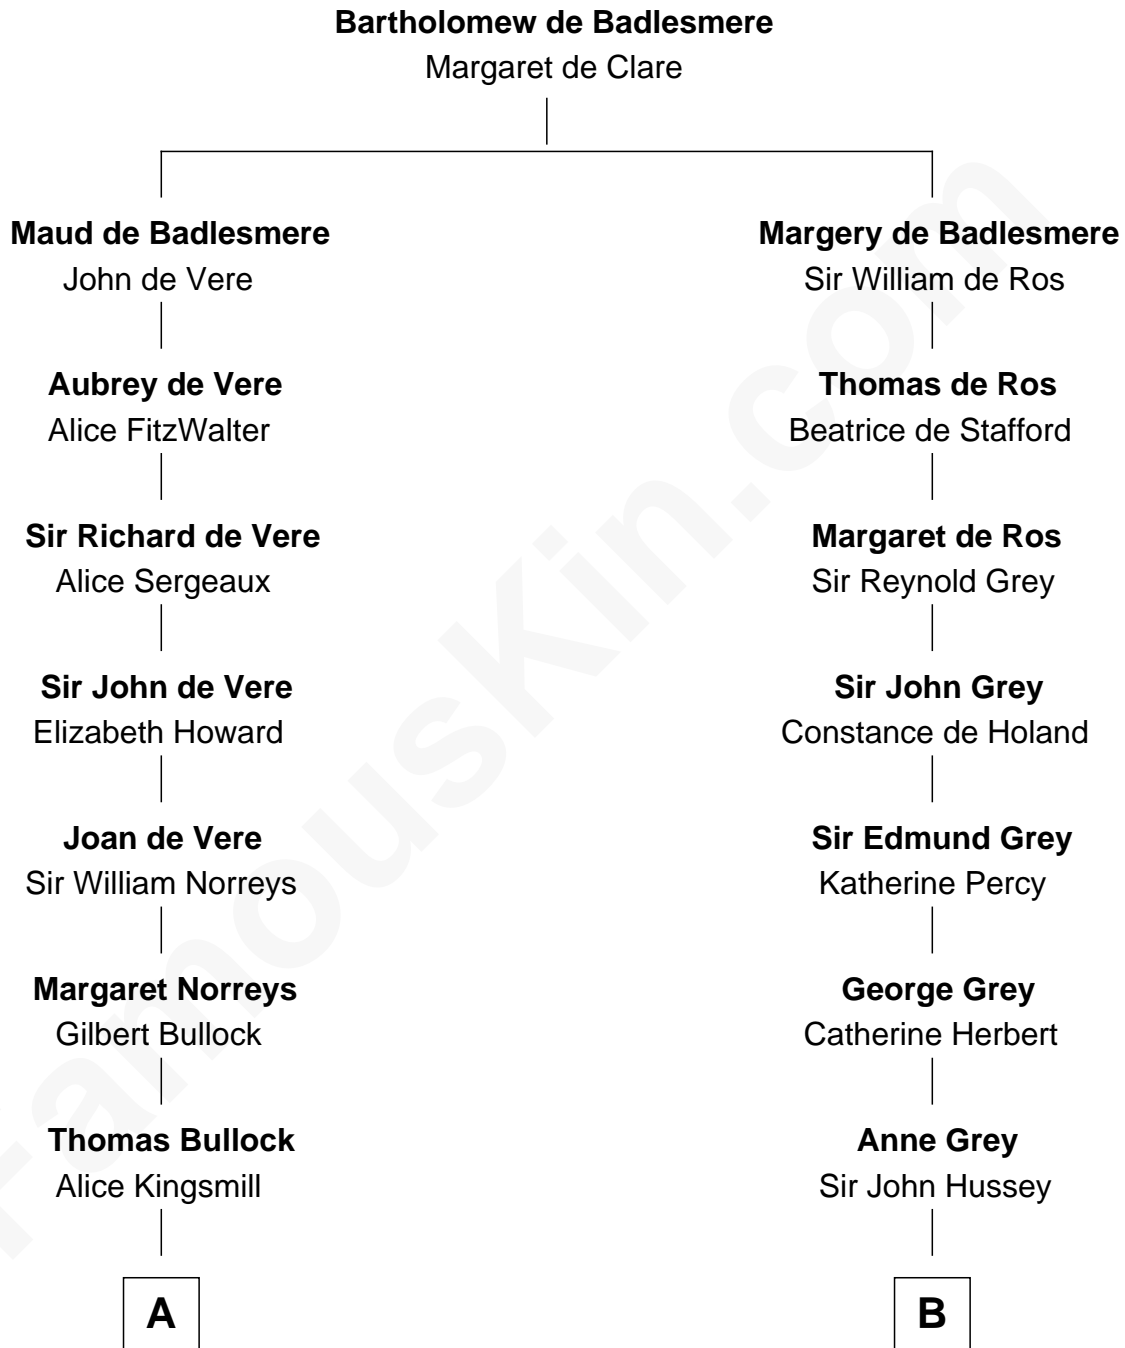

FamousKin.com Relationship Chart of

Alan Ladd
Movie Actor

13th cousin 5 times removed of

George Clinton
4th U.S. Vice President

C

—
Alan Harwood Ladd

Selina Raleigh

—
Alan Ladd

Movie Actor

FamousKin.com