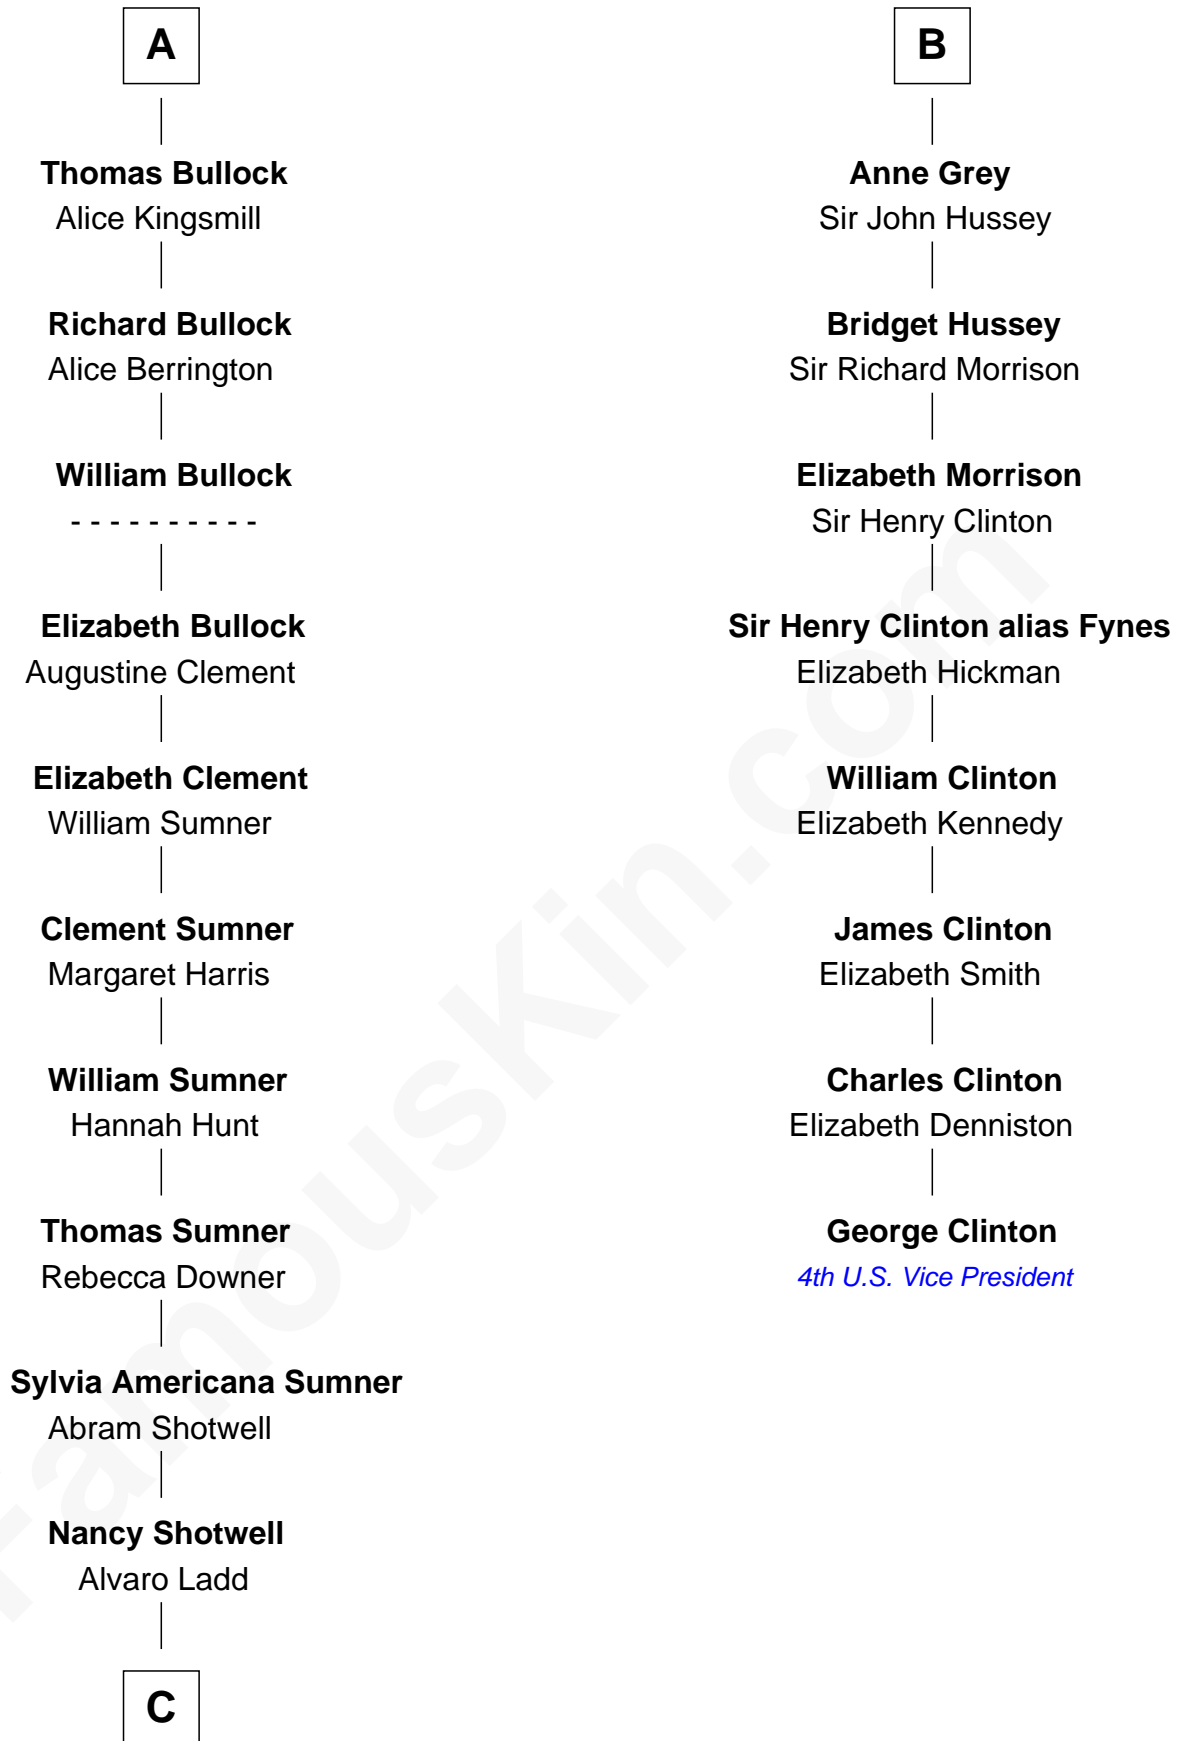

FamousKin.com Relationship Chart of

Alan Ladd
Movie Actor

14th cousin 5 times removed of

George Clinton
4th U.S. Vice President

C

Oscar F. Ladd
Julia Henrietta Meigs

Alan Harwood Ladd
Selina Raleigh

Alan Ladd
Movie Actor

FamousKin.com