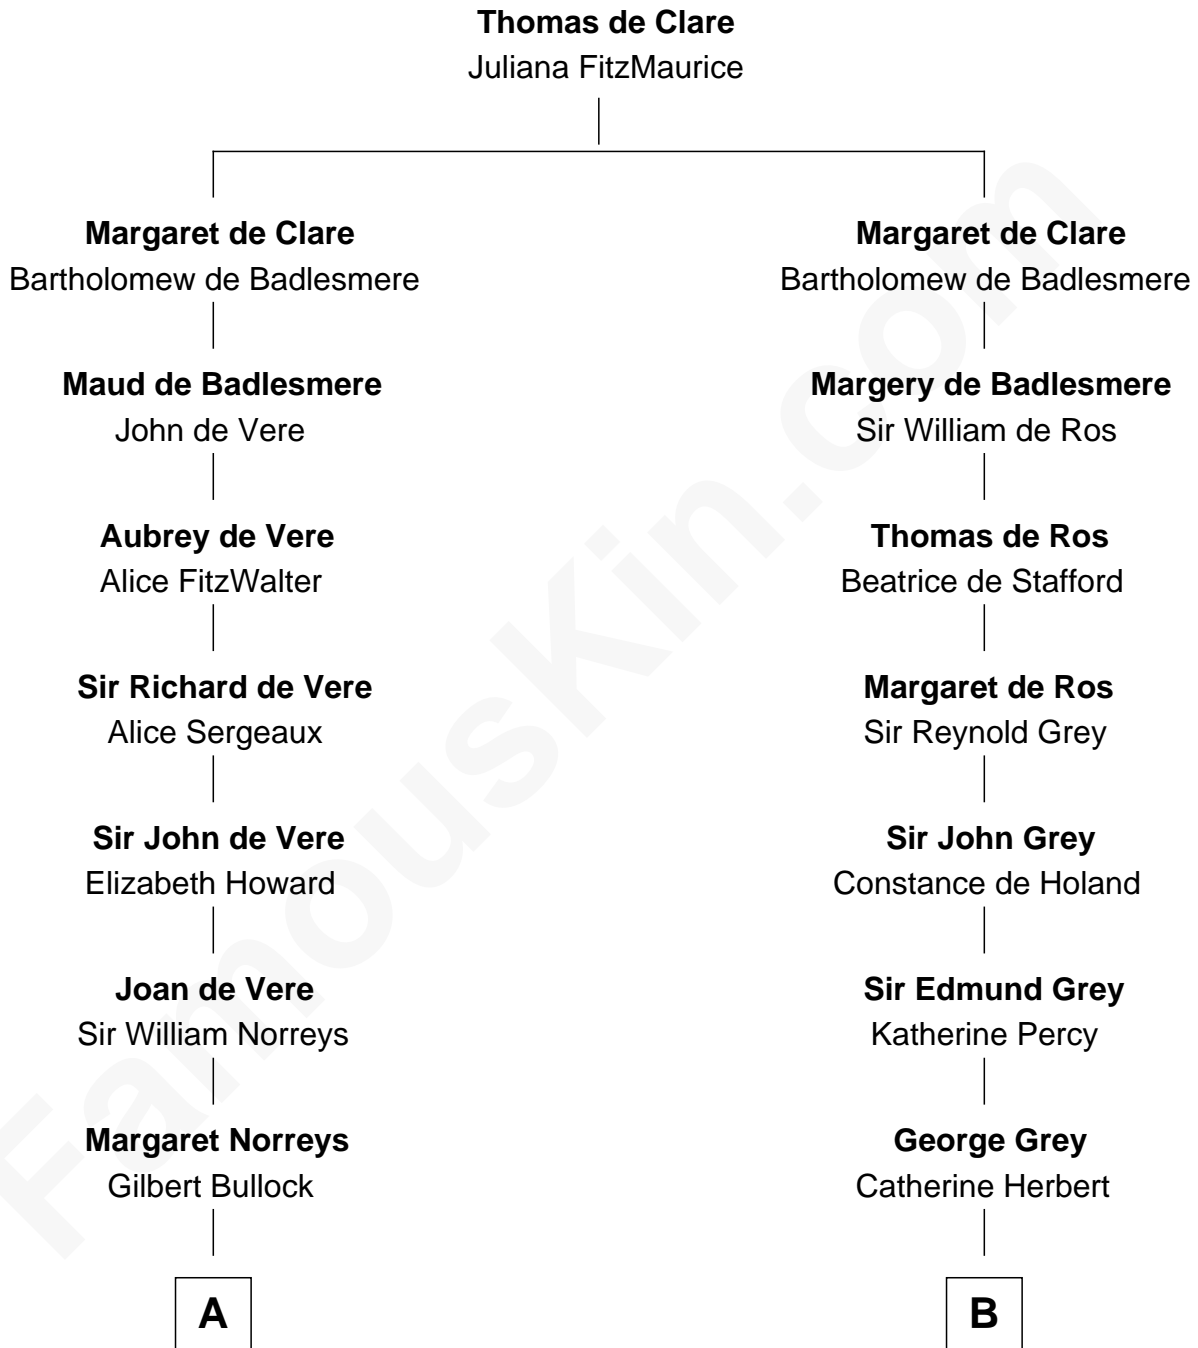

FamousKin.com Relationship Chart of

Alan Ladd
Movie Actor

14th cousin 5 times removed of

George Clinton
4th U.S. Vice President

C

Oscar F. Ladd
Julia Henrietta Meigs

Alan Harwood Ladd
Selina Raleigh

Alan Ladd
Movie Actor

FamousKin.com