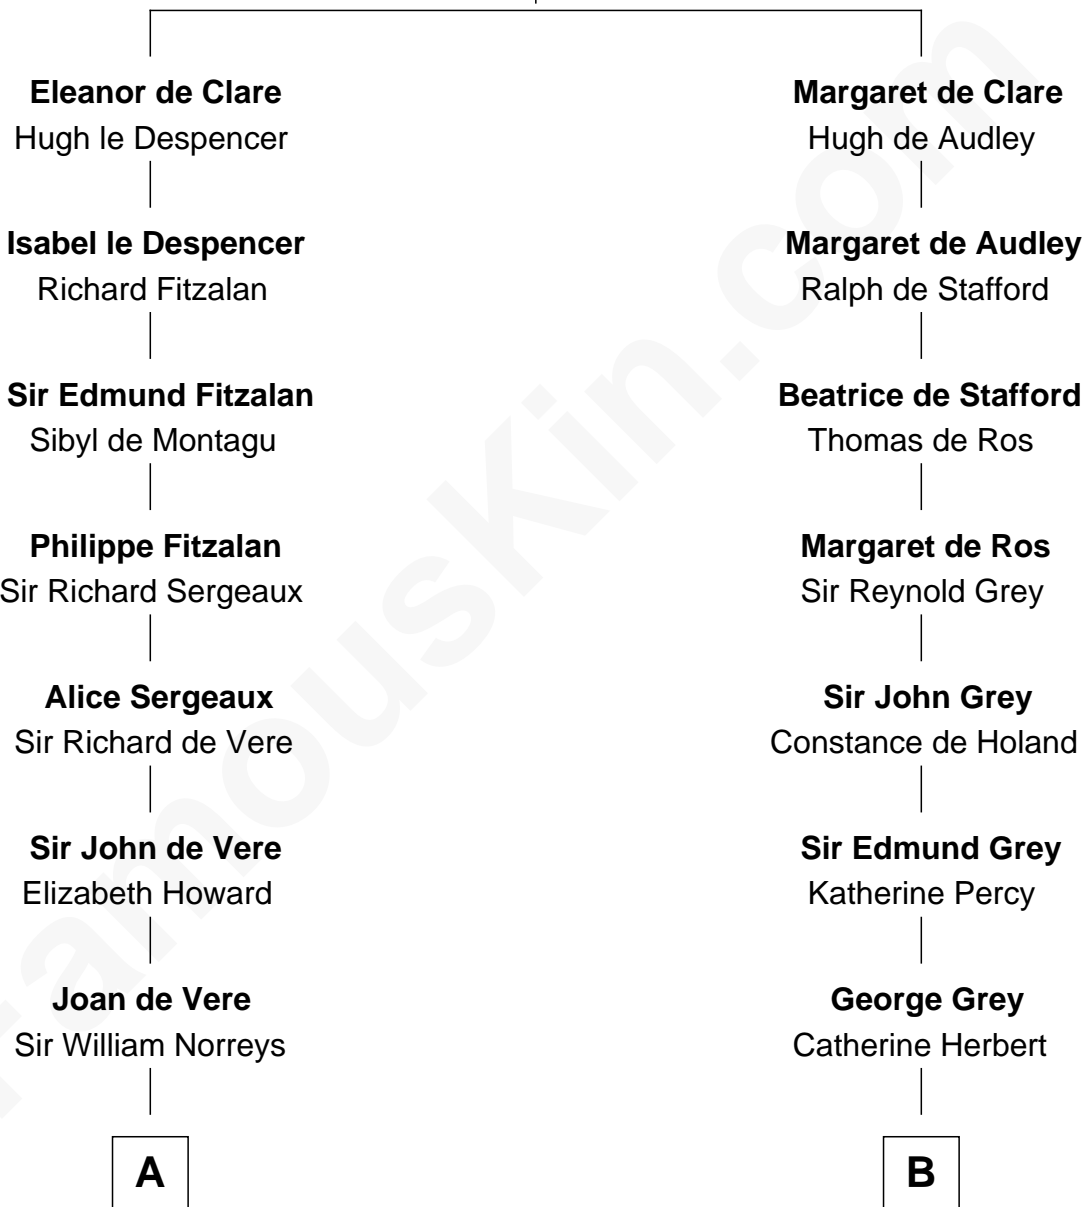

# FamousKin.com Relationship Chart of

**Alan Ladd**  
*Movie Actor*

14th cousin 6 times removed of

**George Clinton**  
*4th U.S. Vice President*

**Sir Gilbert de Clare**  
Joan of Acre

**C**

—  
**Nancy Shotwell**

Alvaro Ladd

—  
**Oscar F. Ladd**

Julia Henrietta Meigs

—  
**Alan Harwood Ladd**

Selina Raleigh

—  
**Alan Ladd**

*Movie Actor*

FamousKin.com