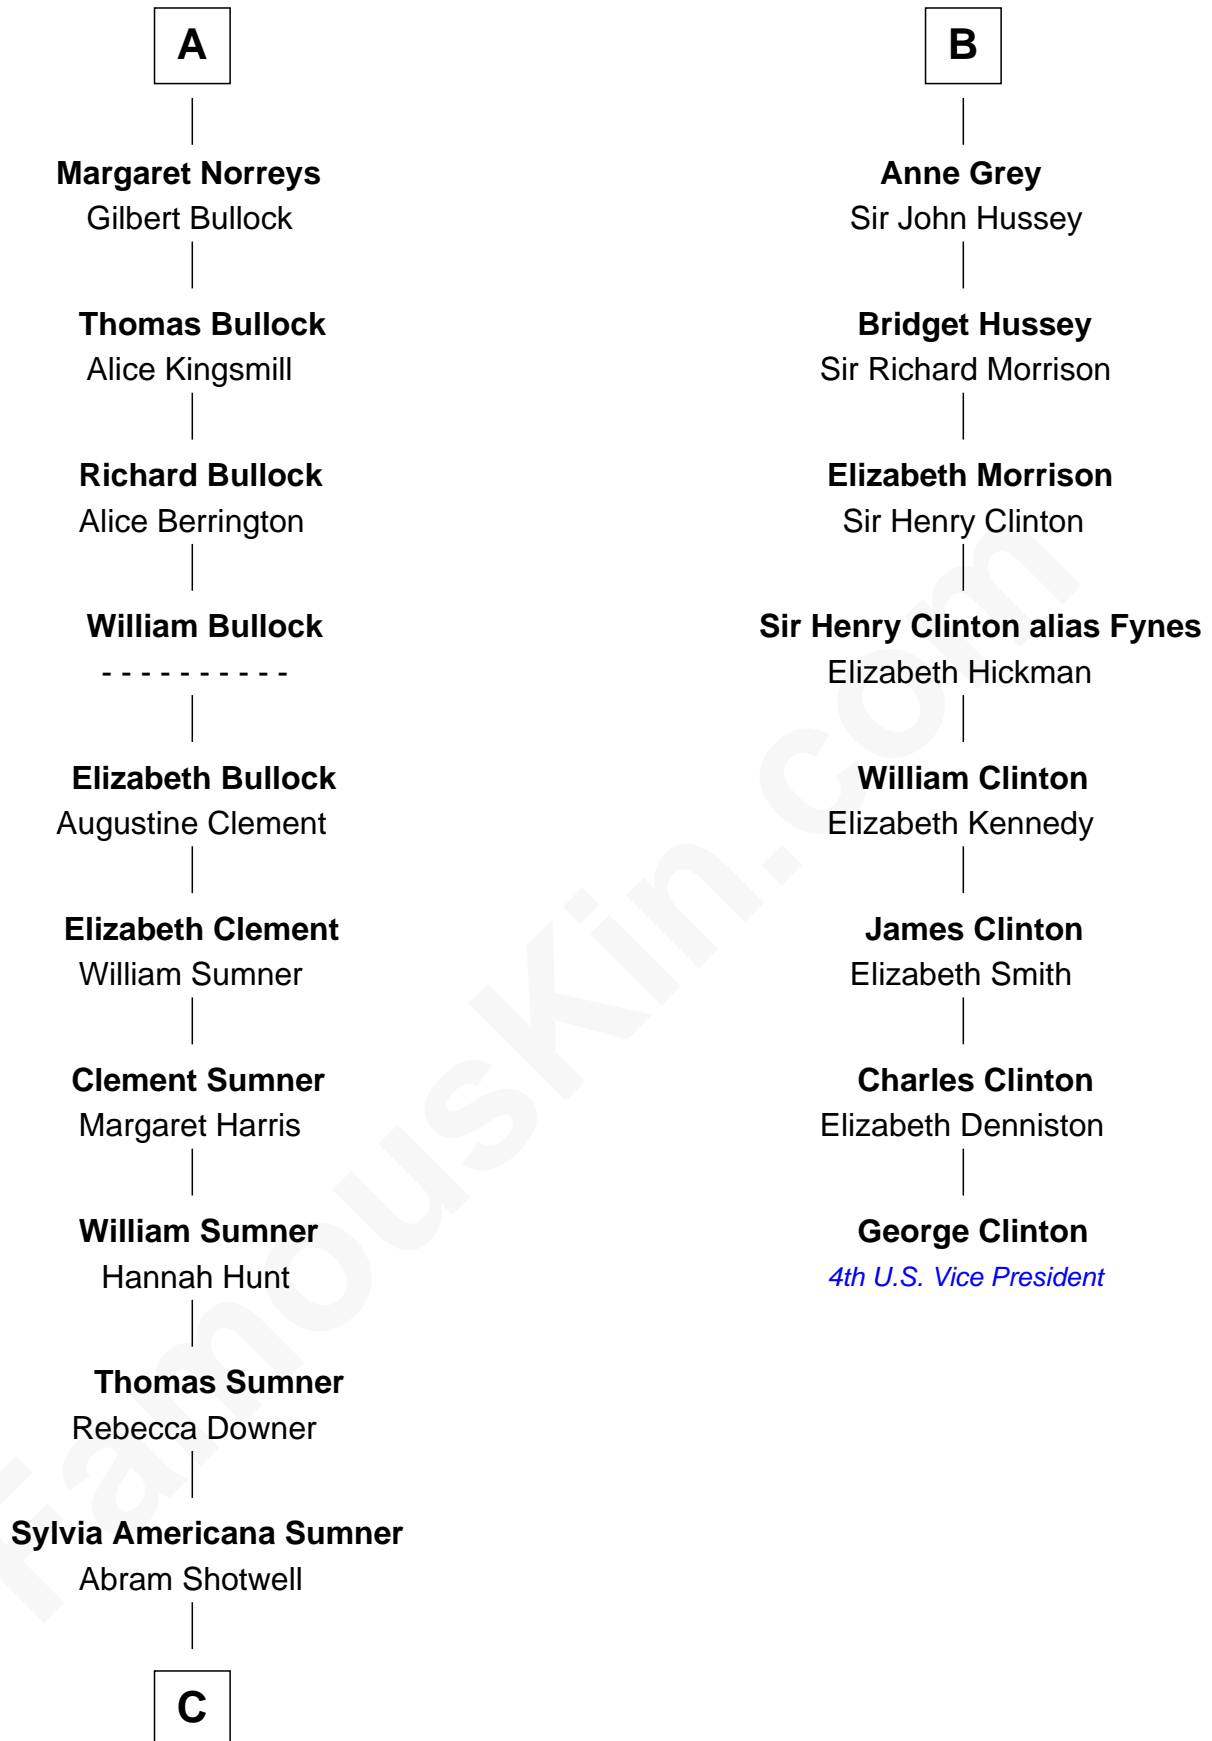

# FamousKin.com Relationship Chart of

**Alan Ladd**  
*Movie Actor*

14th cousin 6 times removed of

**George Clinton**  
*4th U.S. Vice President*

**Sir Gilbert de Clare**  
Joan of Acre

**C**

—  
**Nancy Shotwell**

Alvaro Ladd

—  
**Oscar F. Ladd**

Julia Henrietta Meigs

—  
**Alan Harwood Ladd**

Selina Raleigh

—  
**Alan Ladd**

*Movie Actor*

FamousKin.com