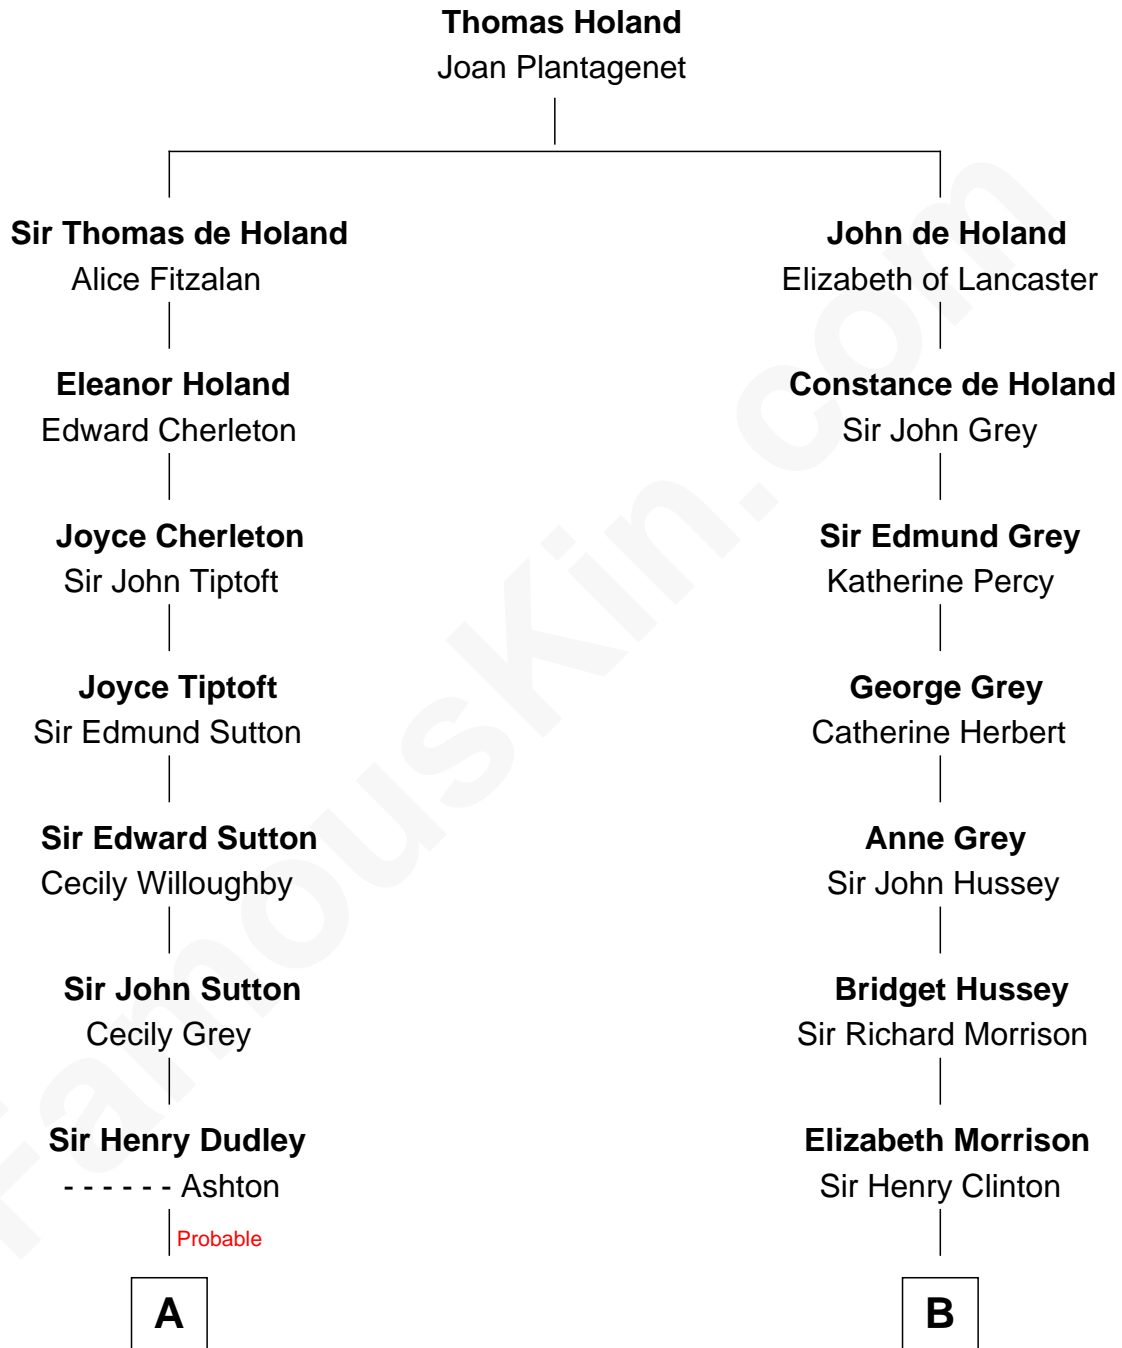

# FamousKin.com Relationship Chart of

**Alan Ladd**  
*Movie Actor*

11th cousin 8 times removed of

**George Clinton**  
*4th U.S. Vice President*

**C**

—  
**Oscar F. Ladd**  
Julia Henrietta Meigs

—  
**Alan Harwood Ladd**  
Selina Raleigh

—  
**Alan Ladd**  
*Movie Actor*

FamousKin.com