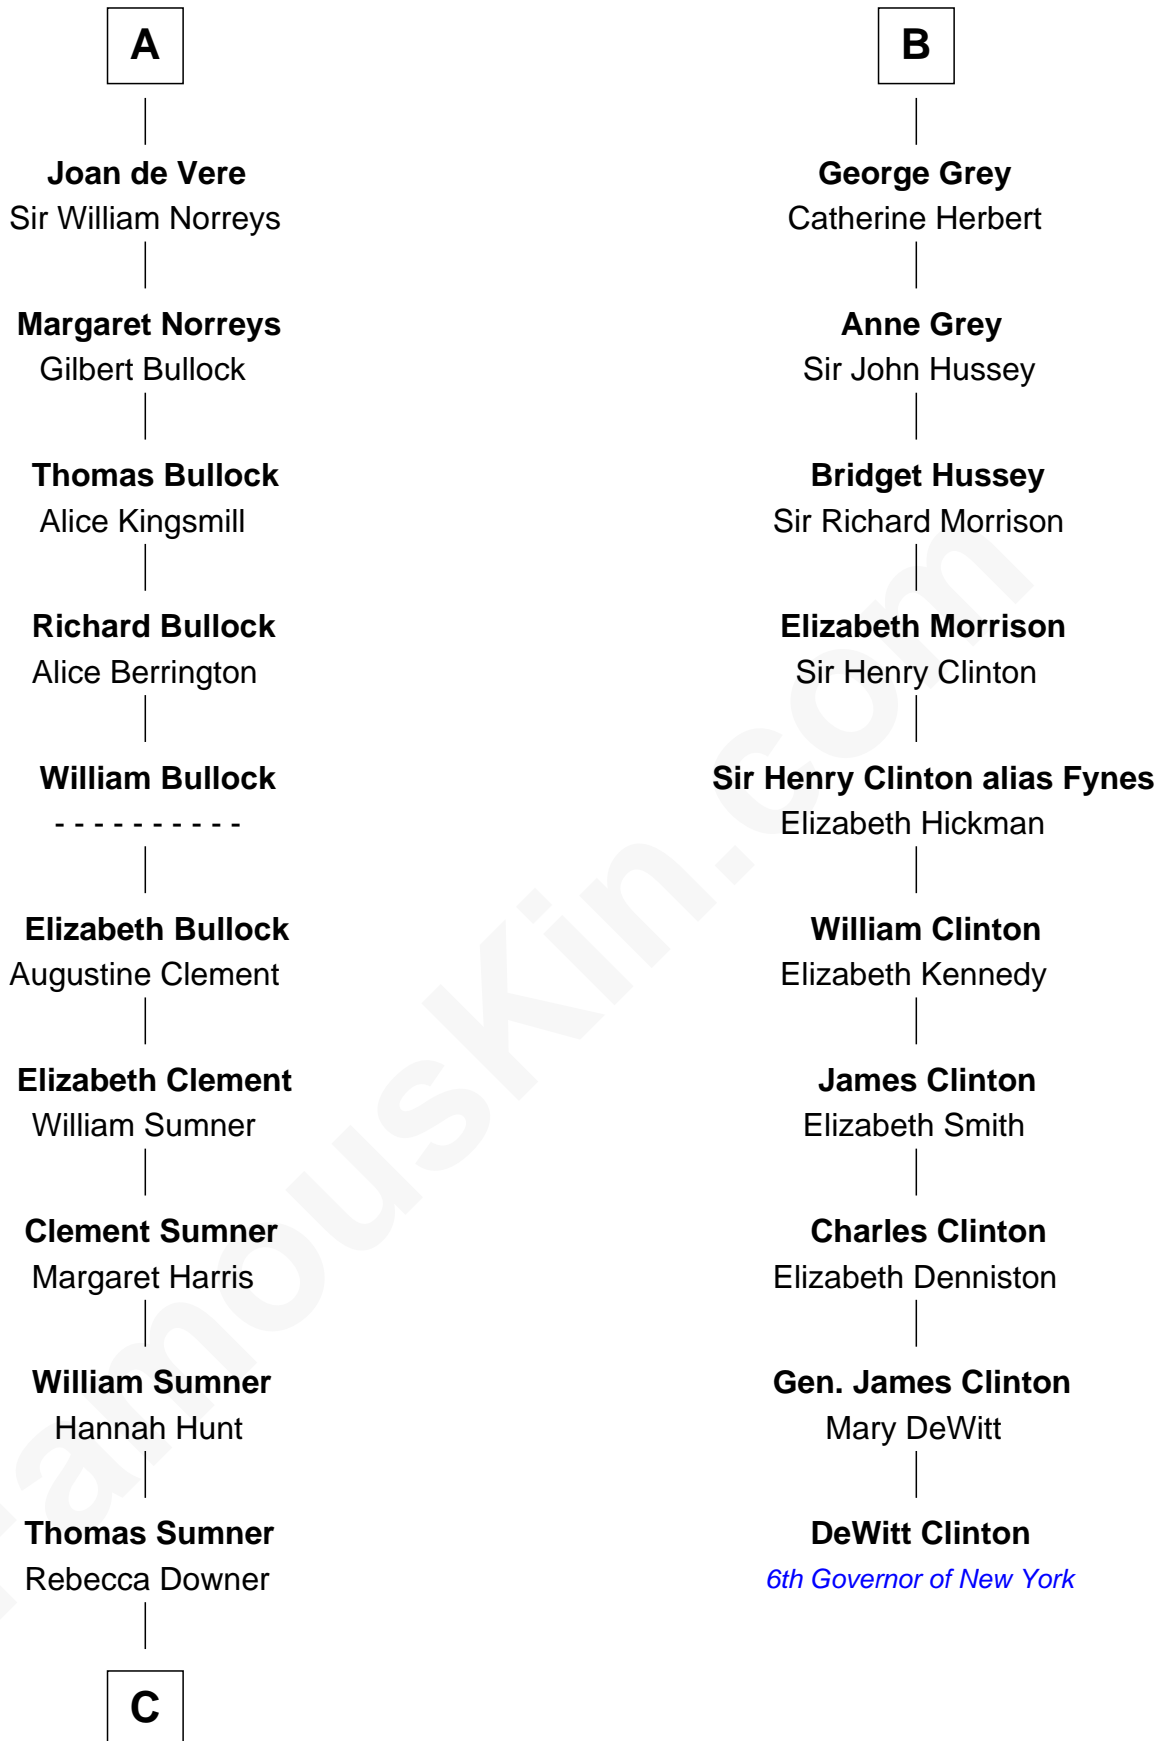

FamousKin.com Relationship Chart of

Alan Ladd
Movie Actor

16th cousin 5 times removed of

DeWitt Clinton
6th Governor of New York

C

—
Sylvia Americana Sumner

Abram Shotwell

—
Nancy Shotwell

Alvaro Ladd

—
Oscar F. Ladd

Julia Henrietta Meigs

—
Alan Harwood Ladd

Selina Raleigh

—
Alan Ladd

Movie Actor