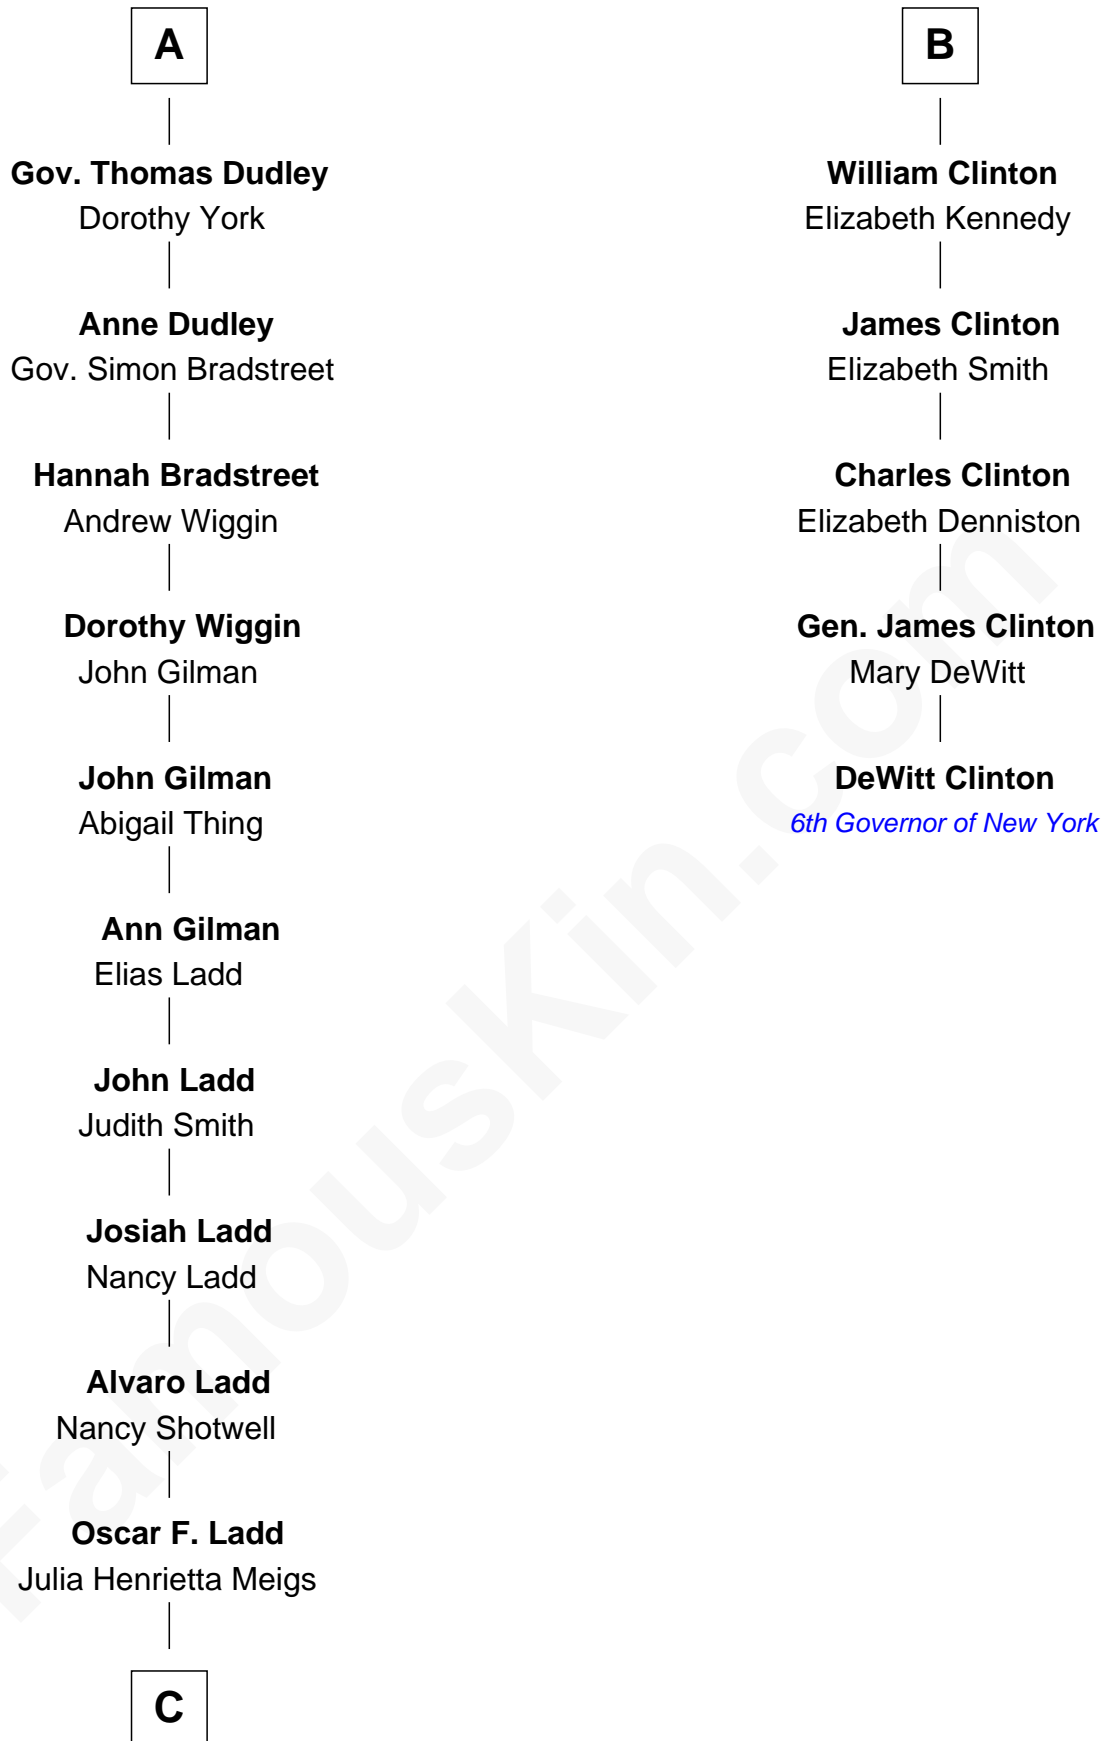

FamousKin.com Relationship Chart of

Alan Ladd
Movie Actor

11th cousin 7 times removed of

DeWitt Clinton
6th Governor of New York

Sir Reynold Grey
Margaret de Ros

Margaret Grey
Sir William Bonville

William Bonville
Elizabeth Harington

William Bonville
Katherine Neville

Cecily Bonville
Thomas Grey

Cecily Grey
Sir John Sutton

Sir Henry Dudley
----- Ashton
Probable

Roger Dudley
Susanna Thorne

A

Sir John Grey
Constance de Holand

Sir Edmund Grey
Katherine Percy

George Grey
Catherine Herbert

Anne Grey
Sir John Hussey

Bridget Hussey
Sir Richard Morrison

Elizabeth Morrison
Sir Henry Clinton

Sir Henry Clinton alias Fynes
Elizabeth Hickman

B

C

Alan Harwood Ladd