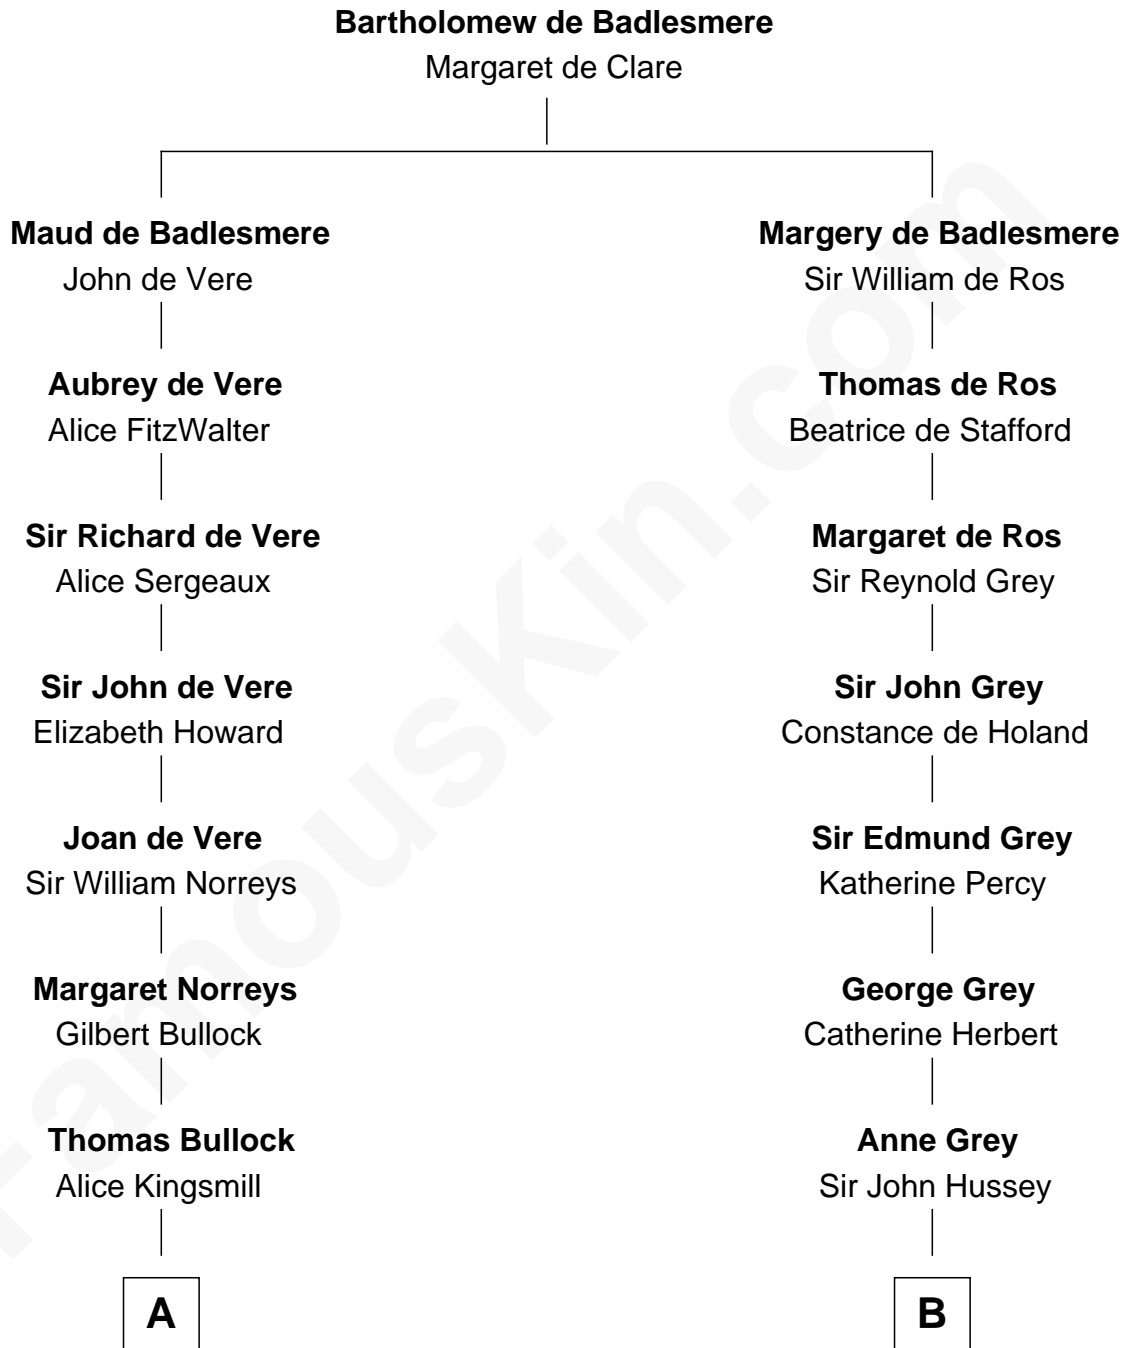

# FamousKin.com Relationship Chart of

**Alan Ladd**  
*Movie Actor*

14th cousin 4 times removed of

**DeWitt Clinton**  
*6th Governor of New York*

**C**

Alan Harwood Ladd

Selina Raleigh

Alan Ladd

*Movie Actor*

FamousKin.com