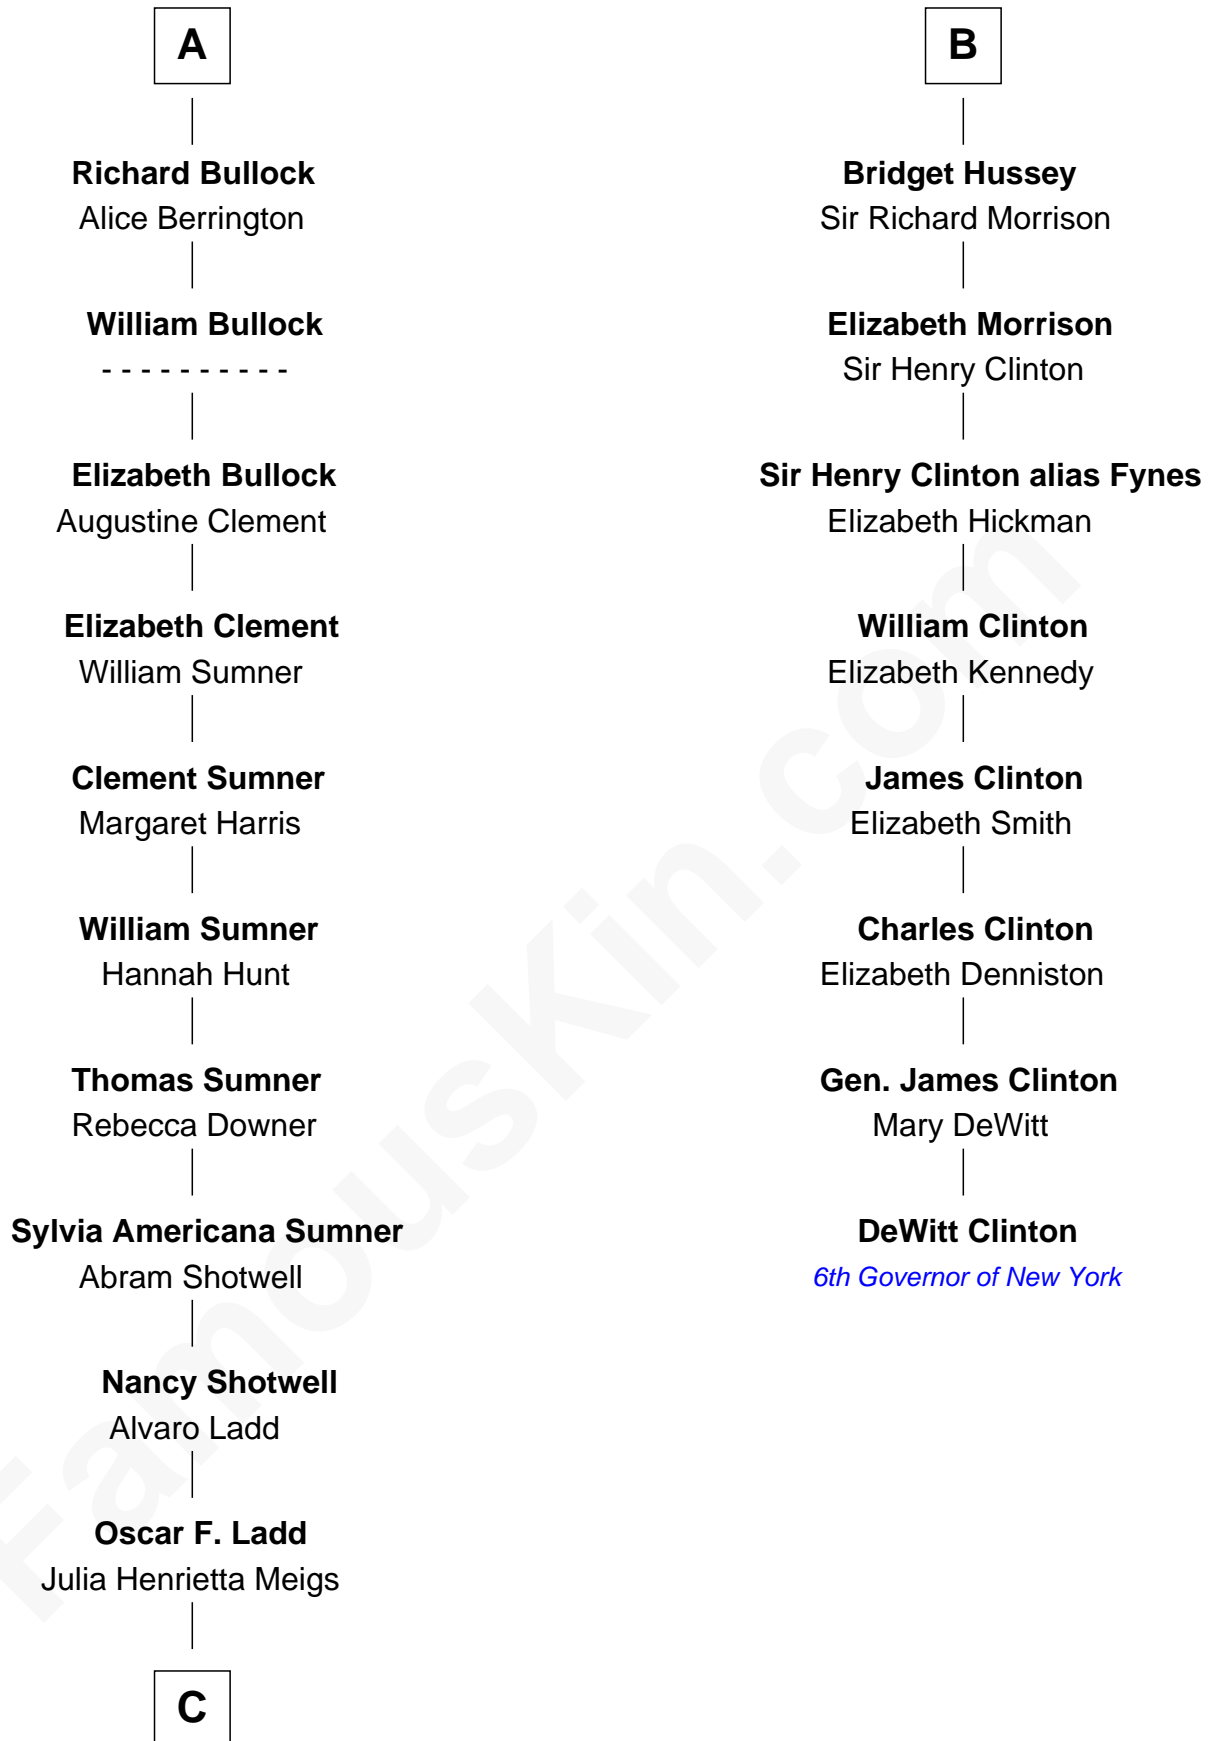

# FamousKin.com Relationship Chart of

**Alan Ladd**  
*Movie Actor*

14th cousin 4 times removed of

**DeWitt Clinton**  
*6th Governor of New York*

**C**

Alan Harwood Ladd

Selina Raleigh

Alan Ladd

*Movie Actor*

FamousKin.com