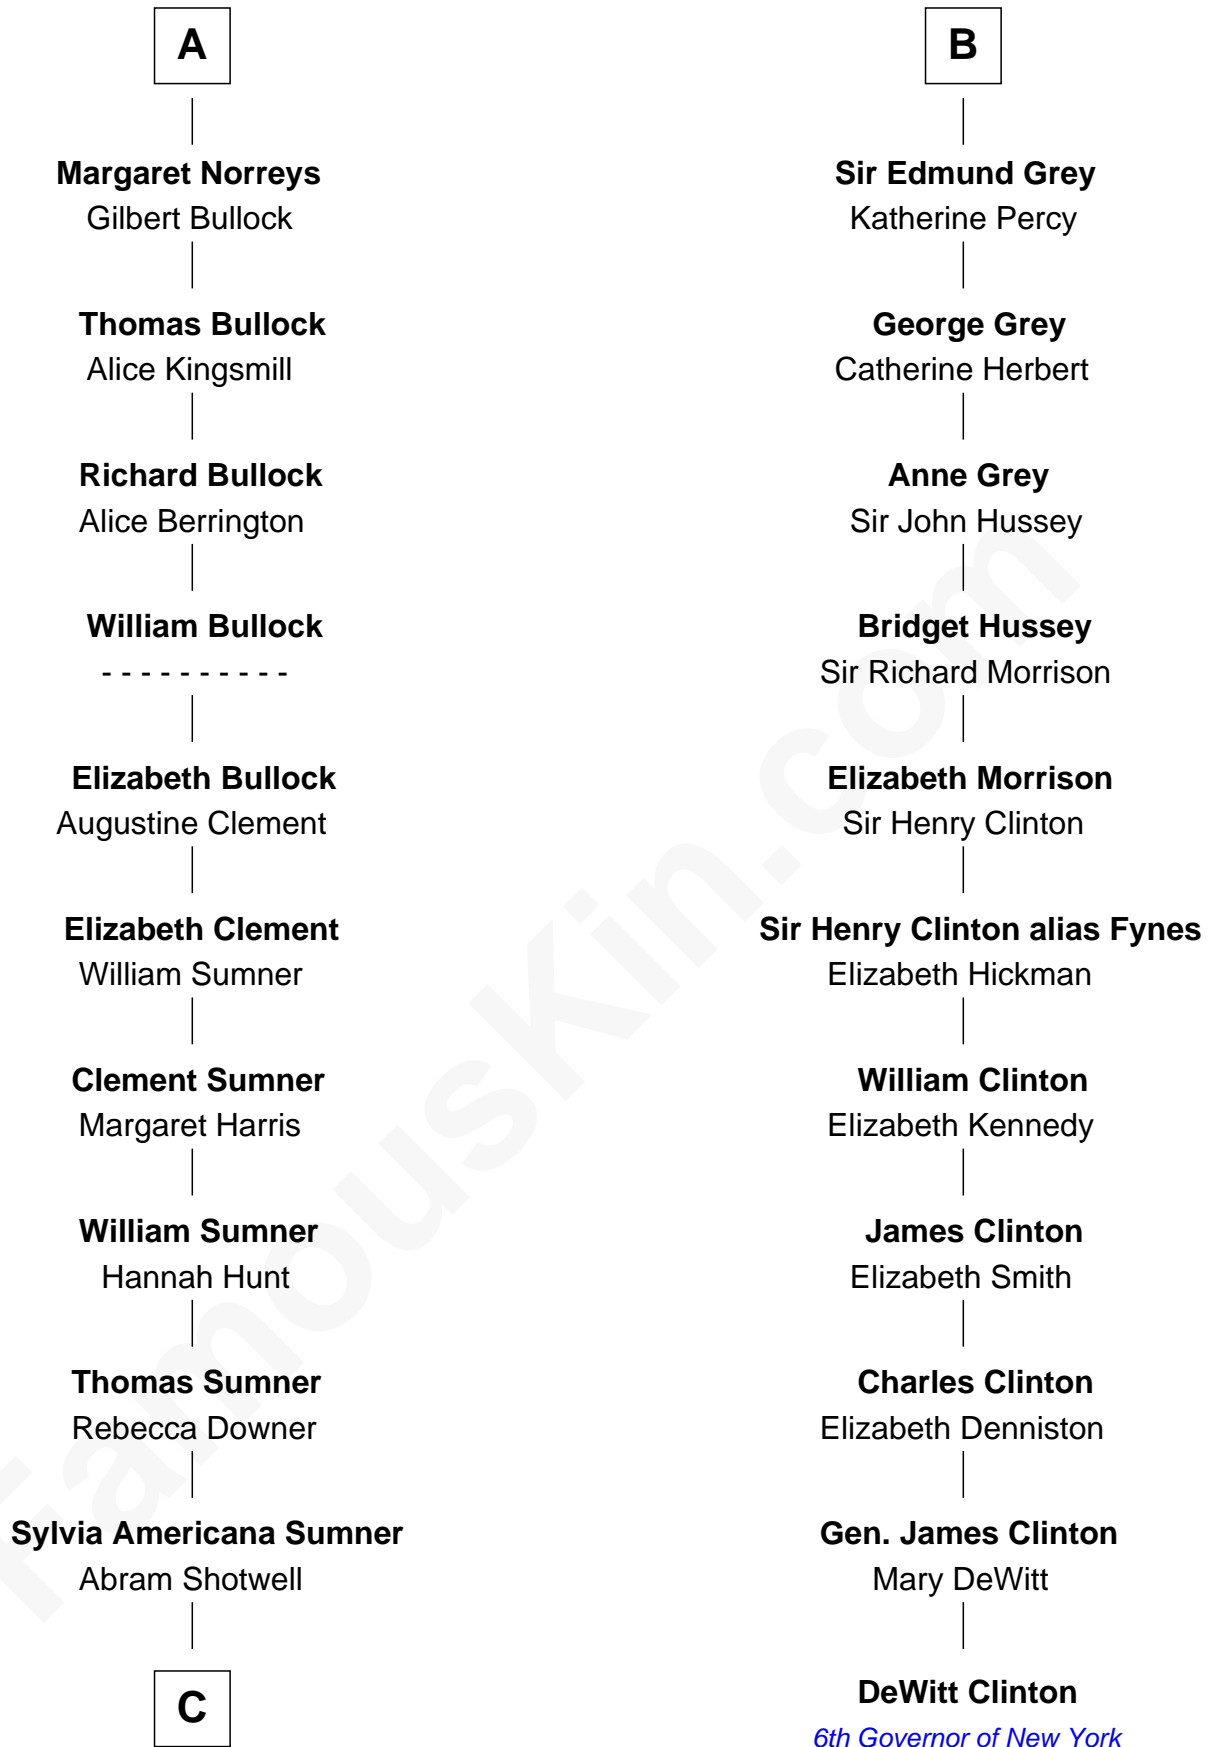

FamousKin.com Relationship Chart of

Alan Ladd
Movie Actor

17th cousin 3 times removed of

DeWitt Clinton
6th Governor of New York

Sir Walter FitzRobert
Ida Longespee

Sir Robert FitzWalter
Eleanor de Ferrers

Sir Robert FitzWalter
Joan de Multon

Sir John FitzWalter
Eleanor de Percy

Alice FitzWalter
Aubrey de Vere

Sir Richard de Vere
Alice Sergeaux

Sir John de Vere
Elizabeth Howard

Joan de Vere
Sir William Norreys

A

Ela FitzWalter

William de Odingsells

Ida de Odingsells

Sir Roger de Herdeburgh

Ela Herdeburgh

Sir William de Boteler

Ankaret le Boteler

John le Strange

Eleanor le Strange

Sir Reynold de Grey

Sir Reynold Grey

Margaret de Ros

Sir John Grey

Constance de Holand

B