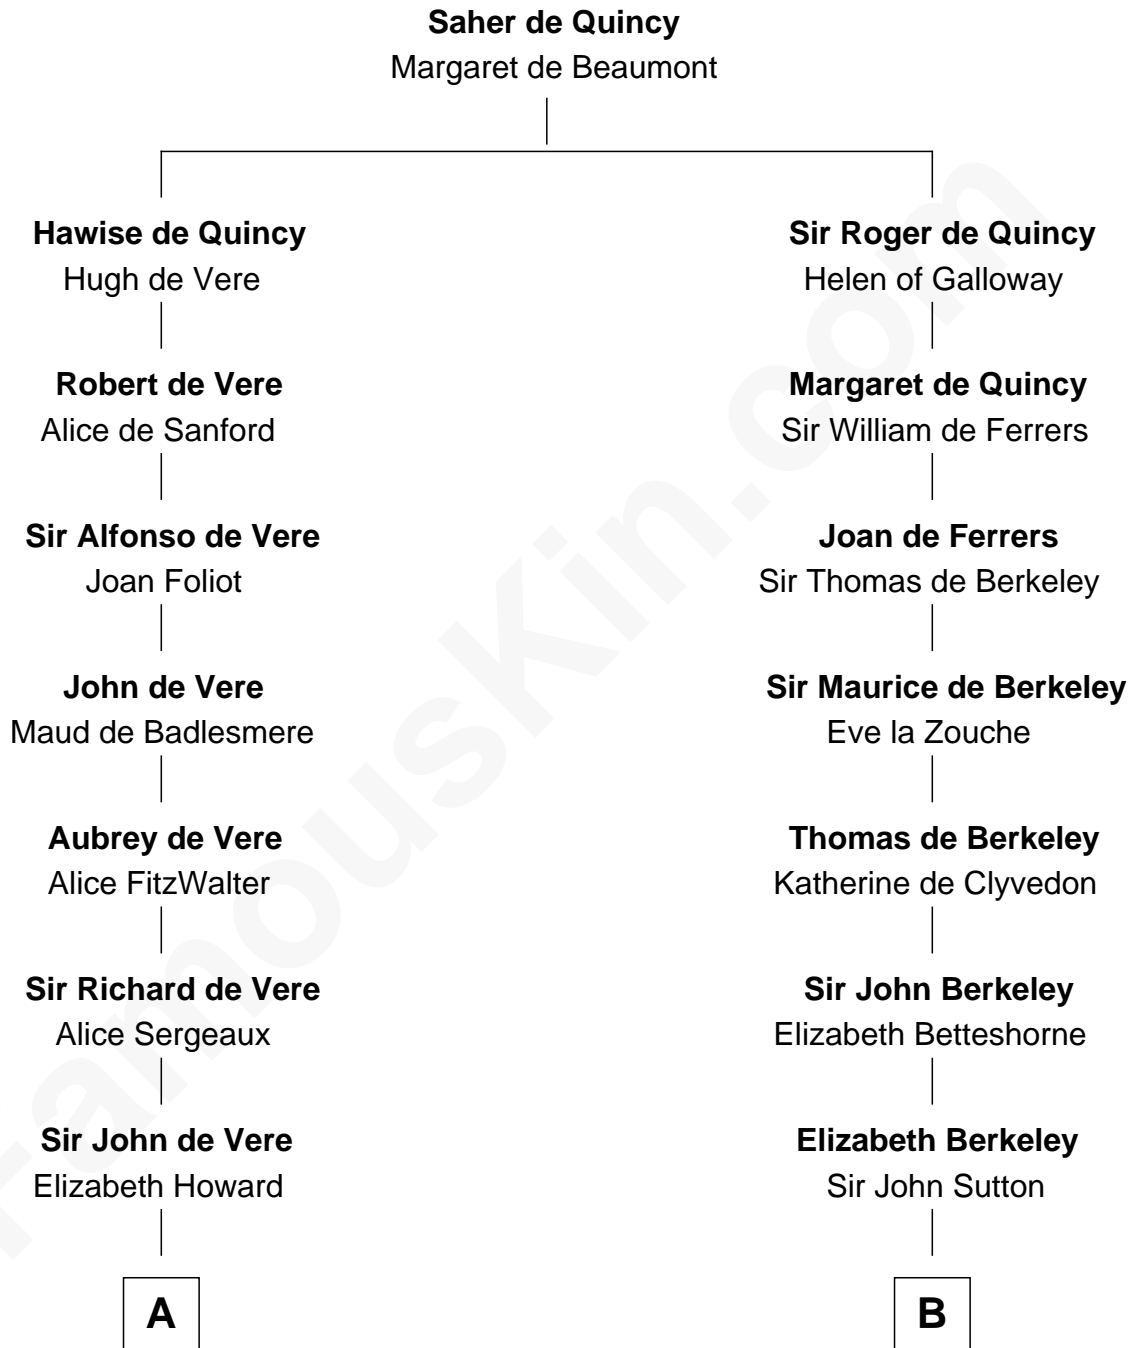

FamousKin.com Relationship Chart of

Alan Ladd
Movie Actor

17th cousin 4 times removed of

DeWitt Clinton
6th Governor of New York

C

—
Sylvia Americana Sumner

Abram Shotwell

—
Nancy Shotwell

Alvaro Ladd

—
Oscar F. Ladd

Julia Henrietta Meigs

—
Alan Harwood Ladd

Selina Raleigh

—
Alan Ladd

Movie Actor