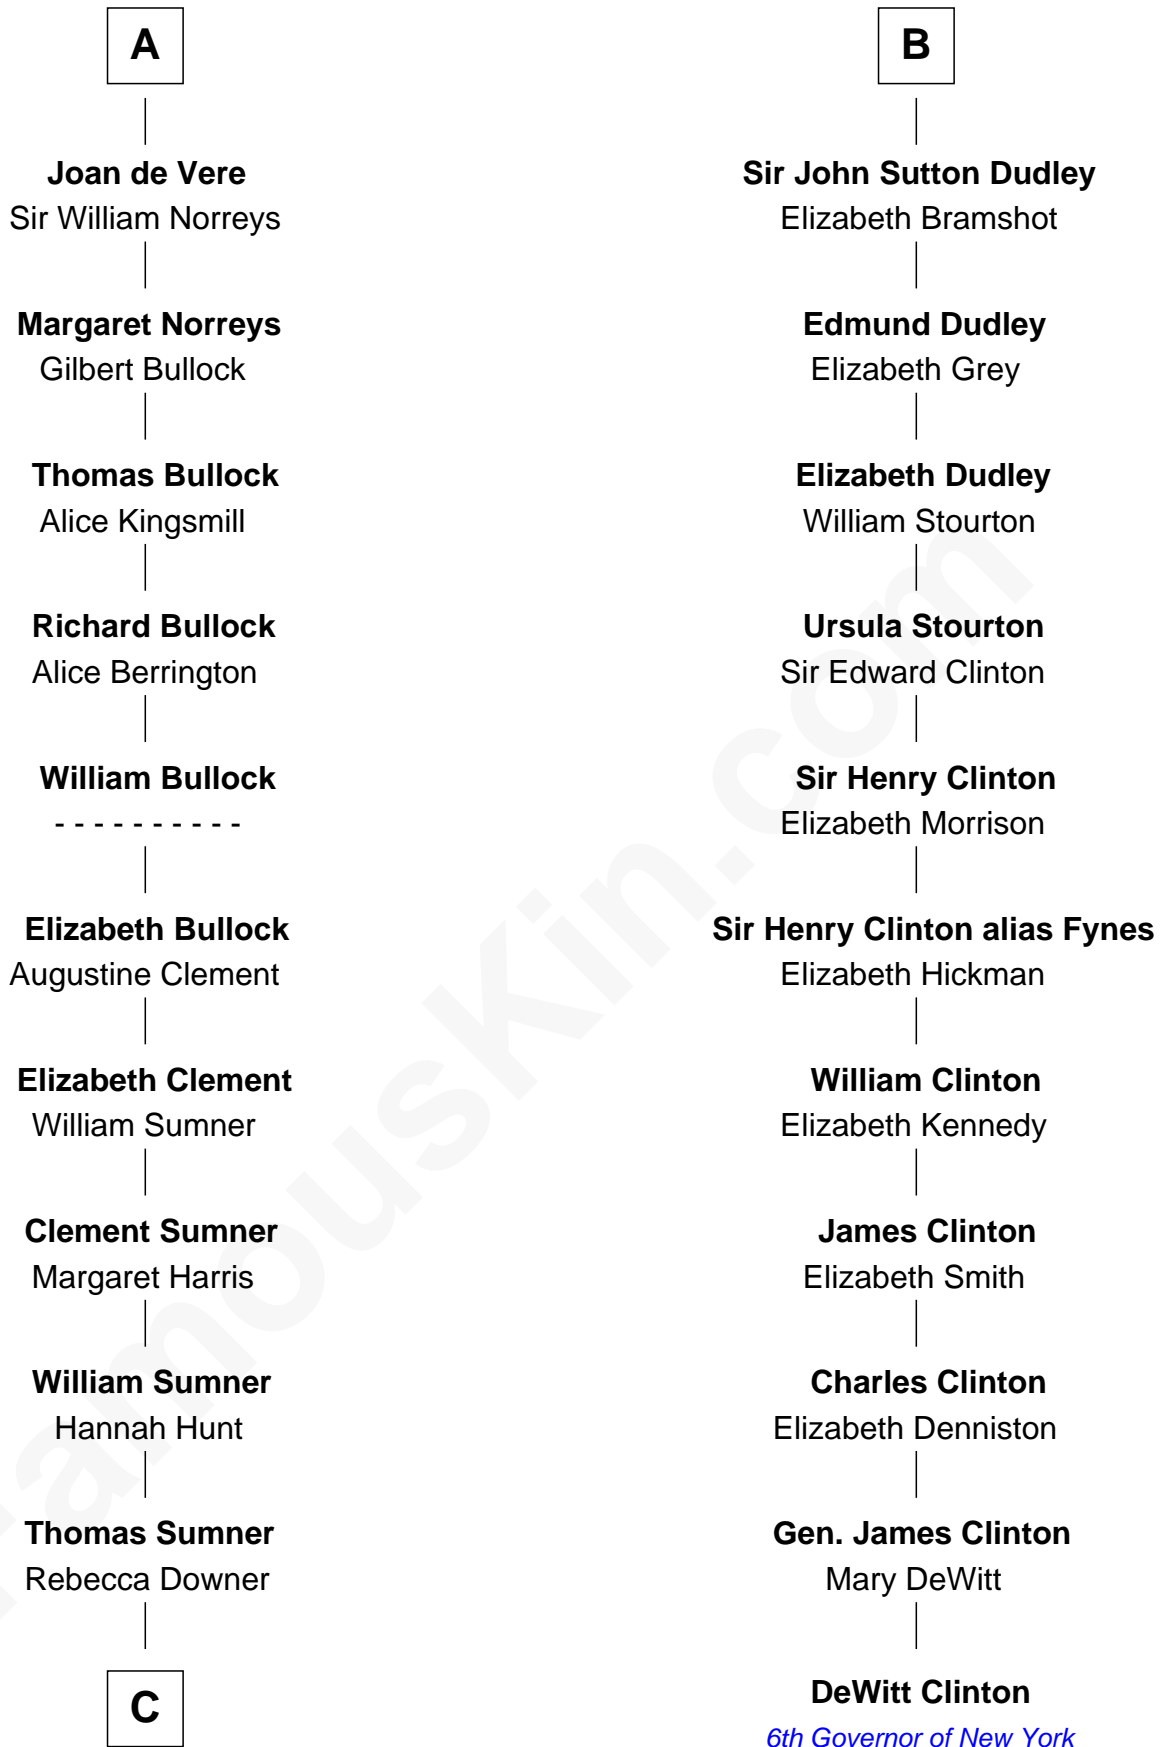

FamousKin.com Relationship Chart of

Alan Ladd
Movie Actor

17th cousin 4 times removed of

DeWitt Clinton
6th Governor of New York

C

—
Sylvia Americana Sumner

Abram Shotwell

—
Nancy Shotwell

Alvaro Ladd

—
Oscar F. Ladd

Julia Henrietta Meigs

—
Alan Harwood Ladd

Selina Raleigh

—
Alan Ladd

Movie Actor