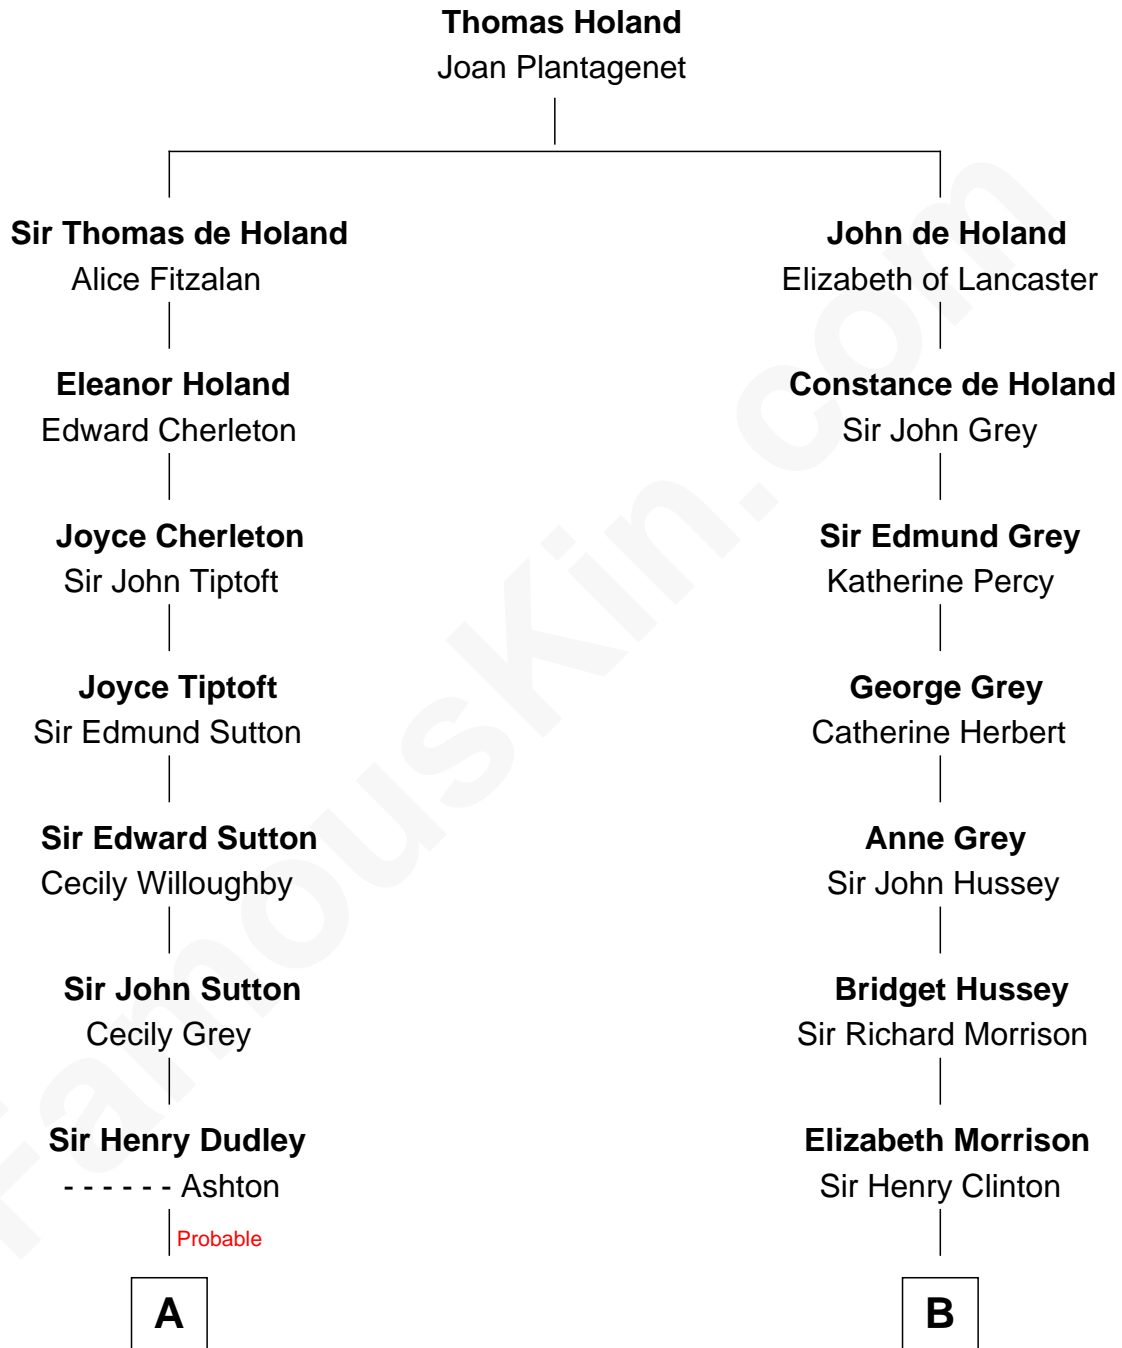

FamousKin.com Relationship Chart of

Alan Ladd
Movie Actor

12th cousin 7 times removed of

DeWitt Clinton
6th Governor of New York

C

Oscar F. Ladd
Julia Henrietta Meigs

Alan Harwood Ladd
Selina Raleigh

Alan Ladd
Movie Actor

FamousKin.com