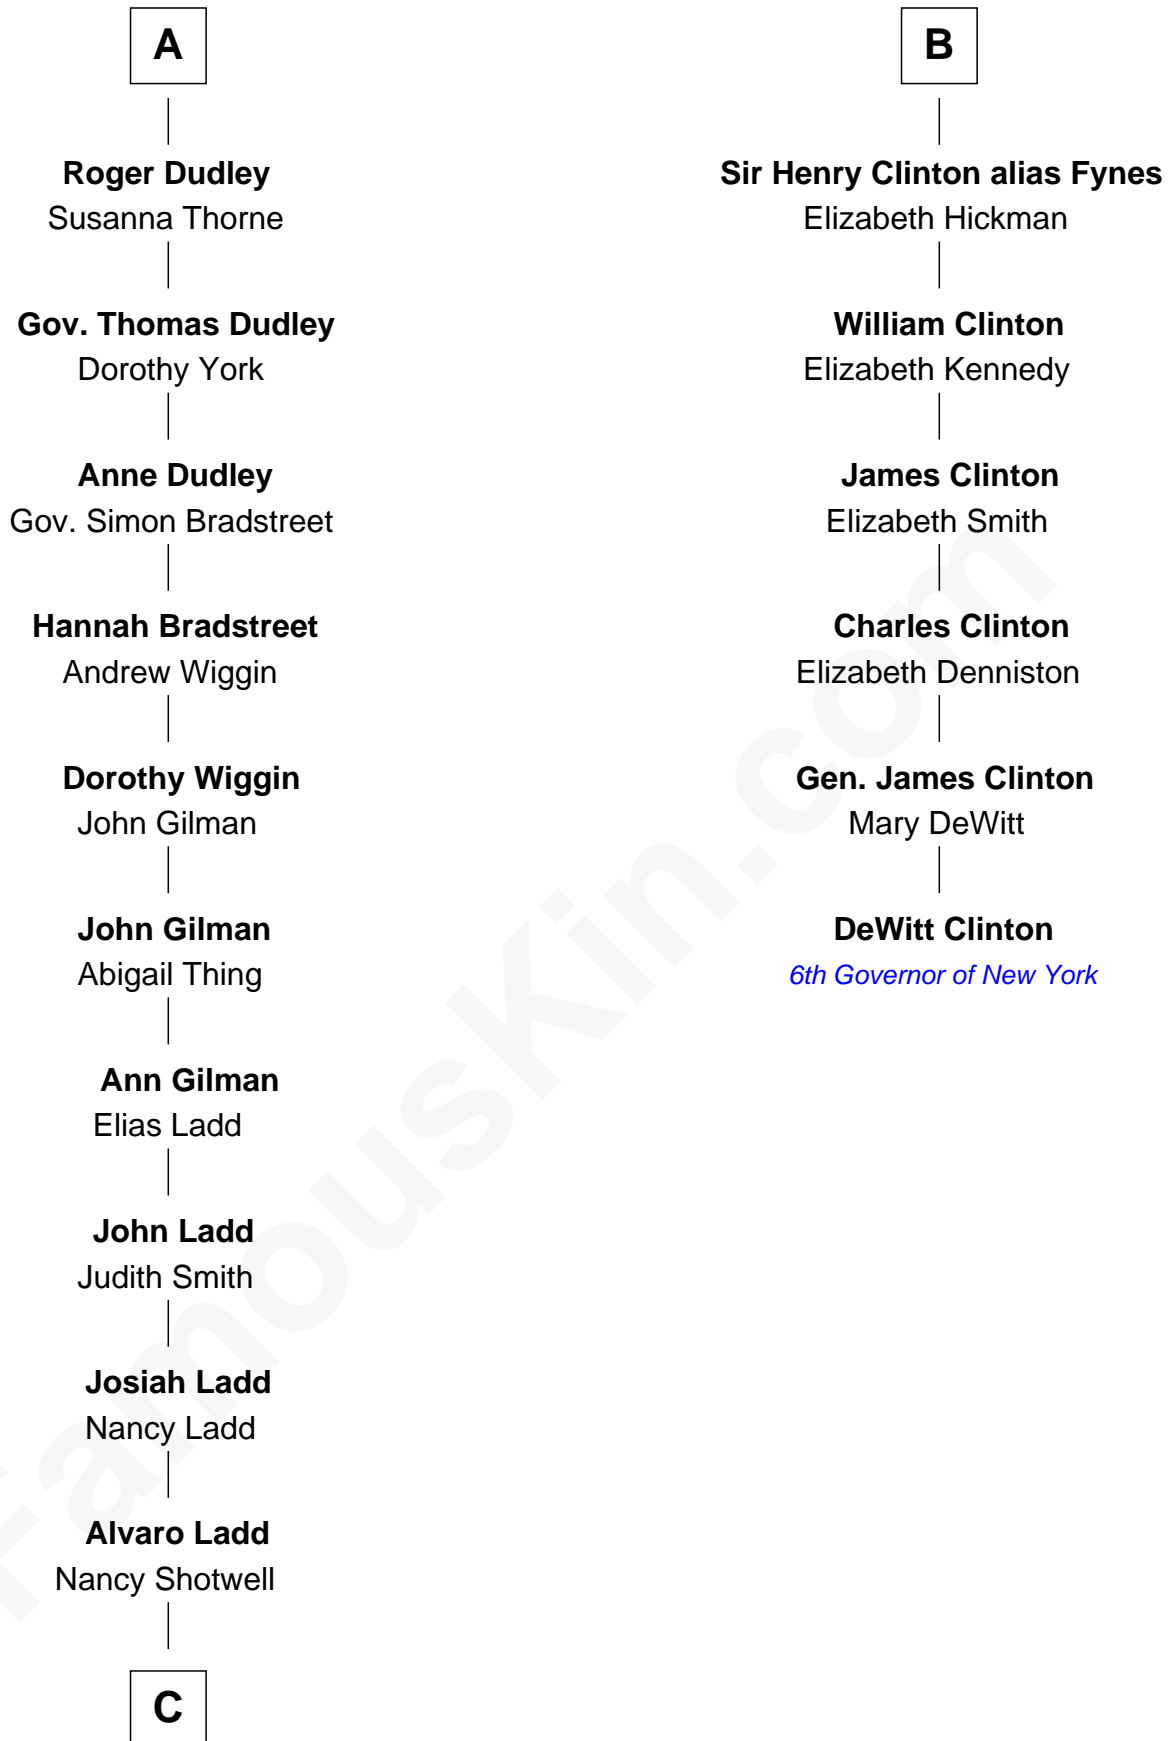

FamousKin.com Relationship Chart of

Alan Ladd
Movie Actor

12th cousin 7 times removed of

DeWitt Clinton
6th Governor of New York

C

Oscar F. Ladd
Julia Henrietta Meigs

Alan Harwood Ladd
Selina Raleigh

Alan Ladd
Movie Actor

FamousKin.com