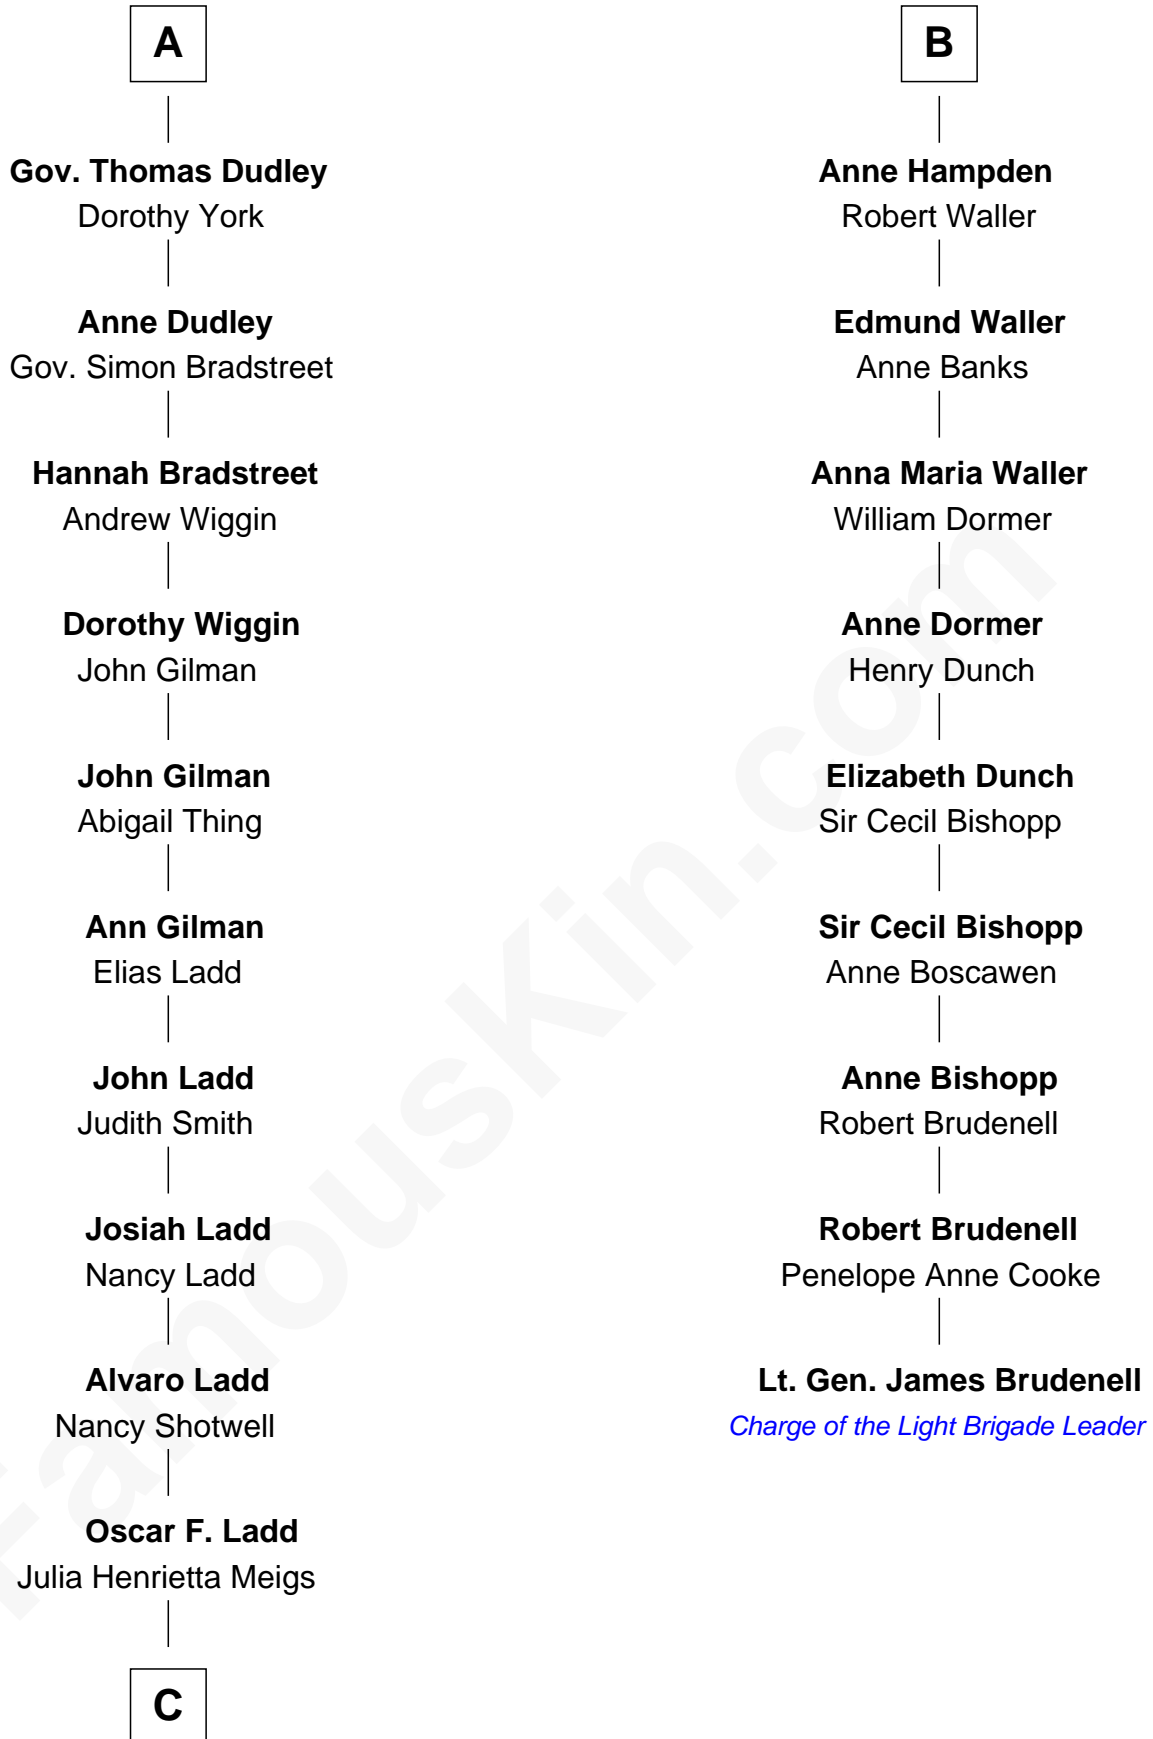

FamousKin.com Relationship Chart of

Alan Ladd
Movie Actor

15th cousin 3 times removed of

Lt. Gen. James Brudenell
Leader of the "Charge of the Light Brigade"

C

—
Alan Harwood Ladd

Selina Raleigh

—
Alan Ladd

Movie Actor

FamousKin.com