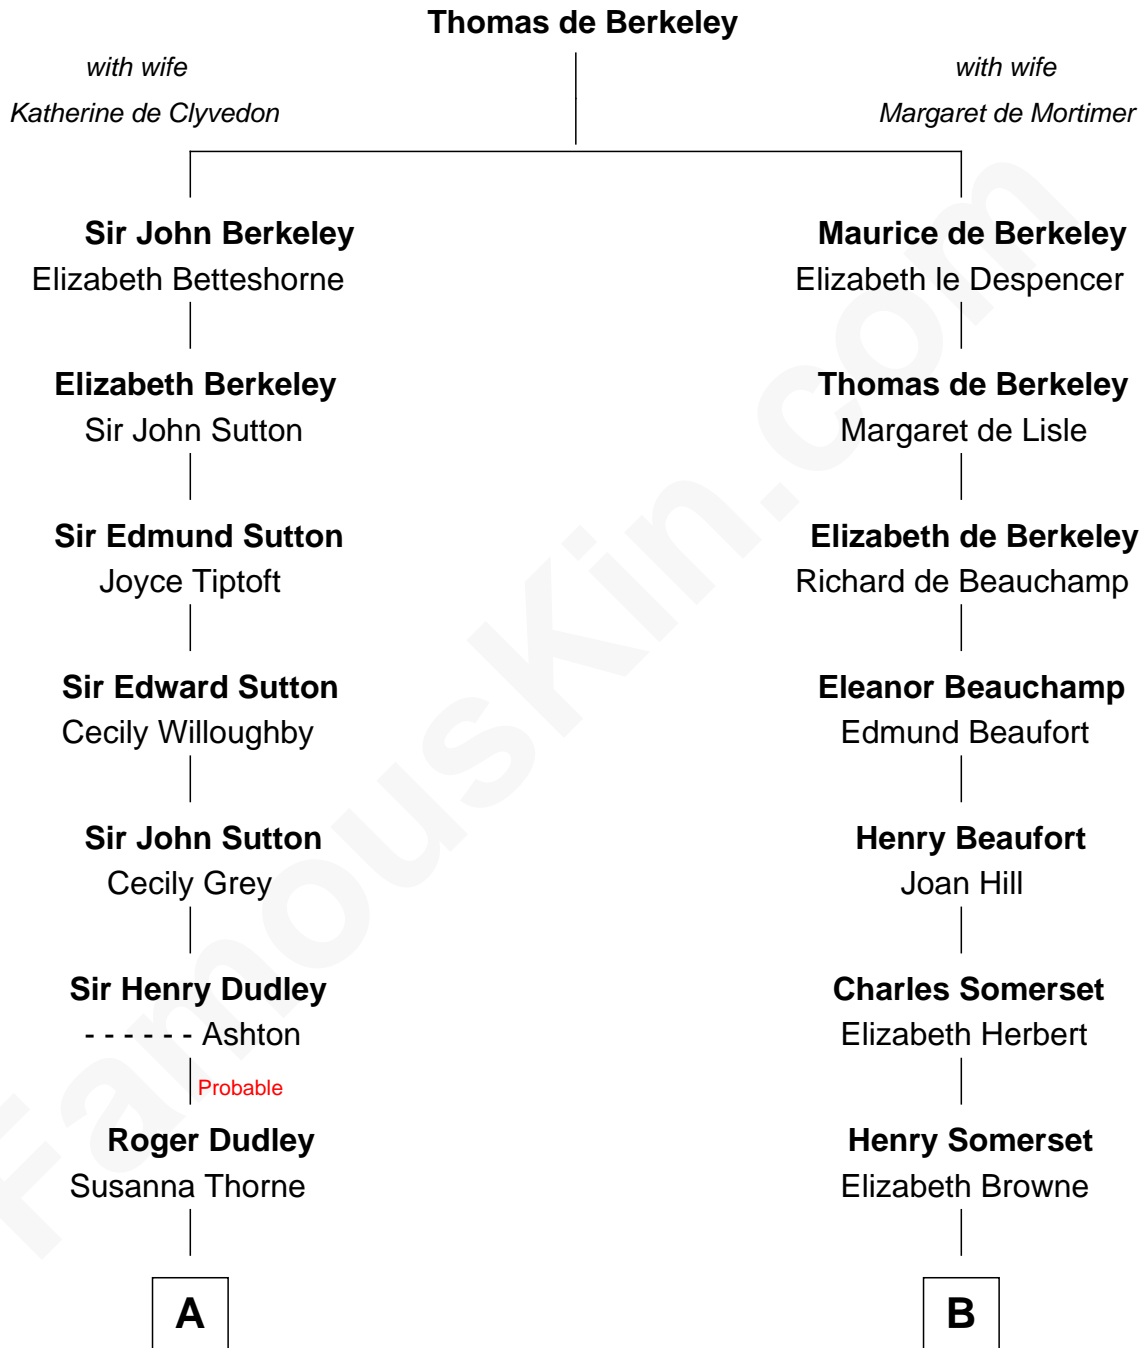

FamousKin.com Relationship Chart of

Alan Ladd
Movie Actor

16th cousin 2 times removed of

Lt. Gen. James Brudenell
Leader of the "Charge of the Light Brigade"

C

—
Alan Harwood Ladd

Selina Raleigh

—
Alan Ladd

Movie Actor

FamousKin.com