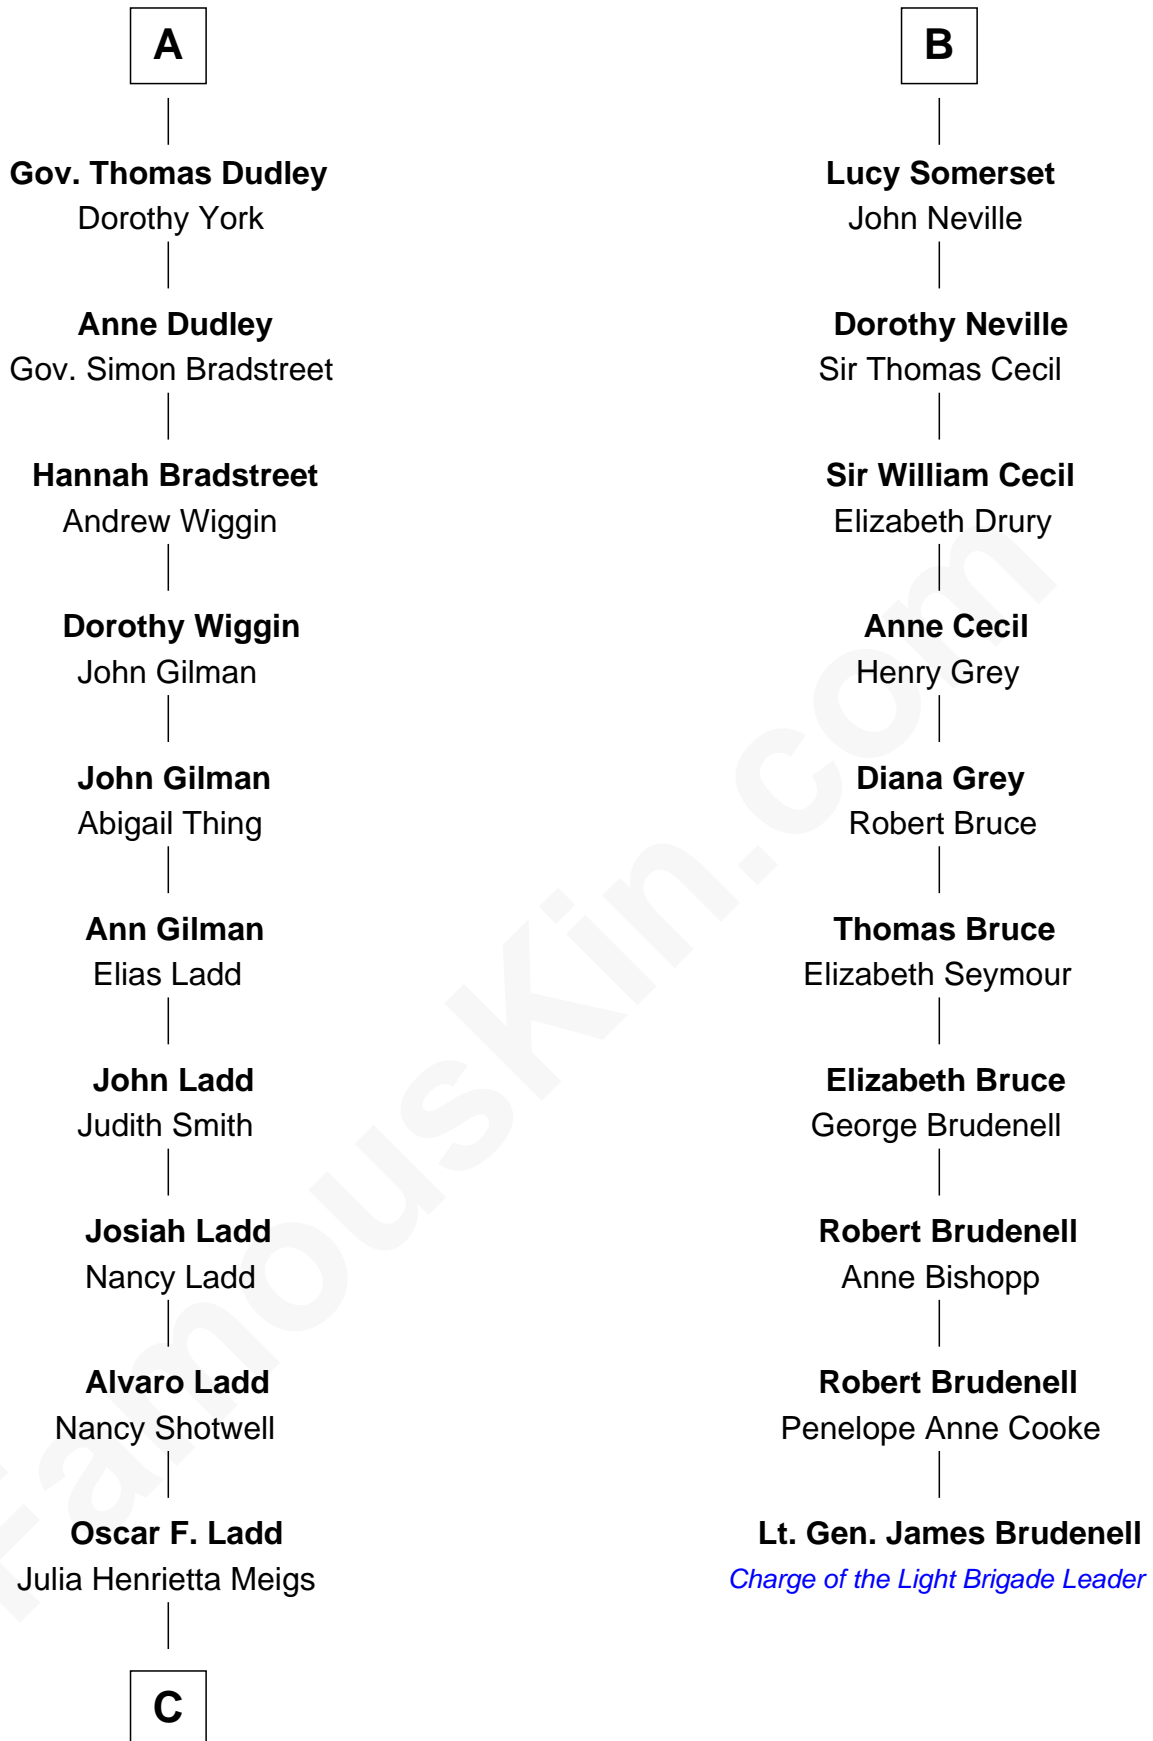

FamousKin.com Relationship Chart of

Alan Ladd
Movie Actor

16th cousin 2 times removed of

Lt. Gen. James Brudenell
Leader of the "Charge of the Light Brigade"

C

—
Alan Harwood Ladd

Selina Raleigh

—
Alan Ladd

Movie Actor

FamousKin.com