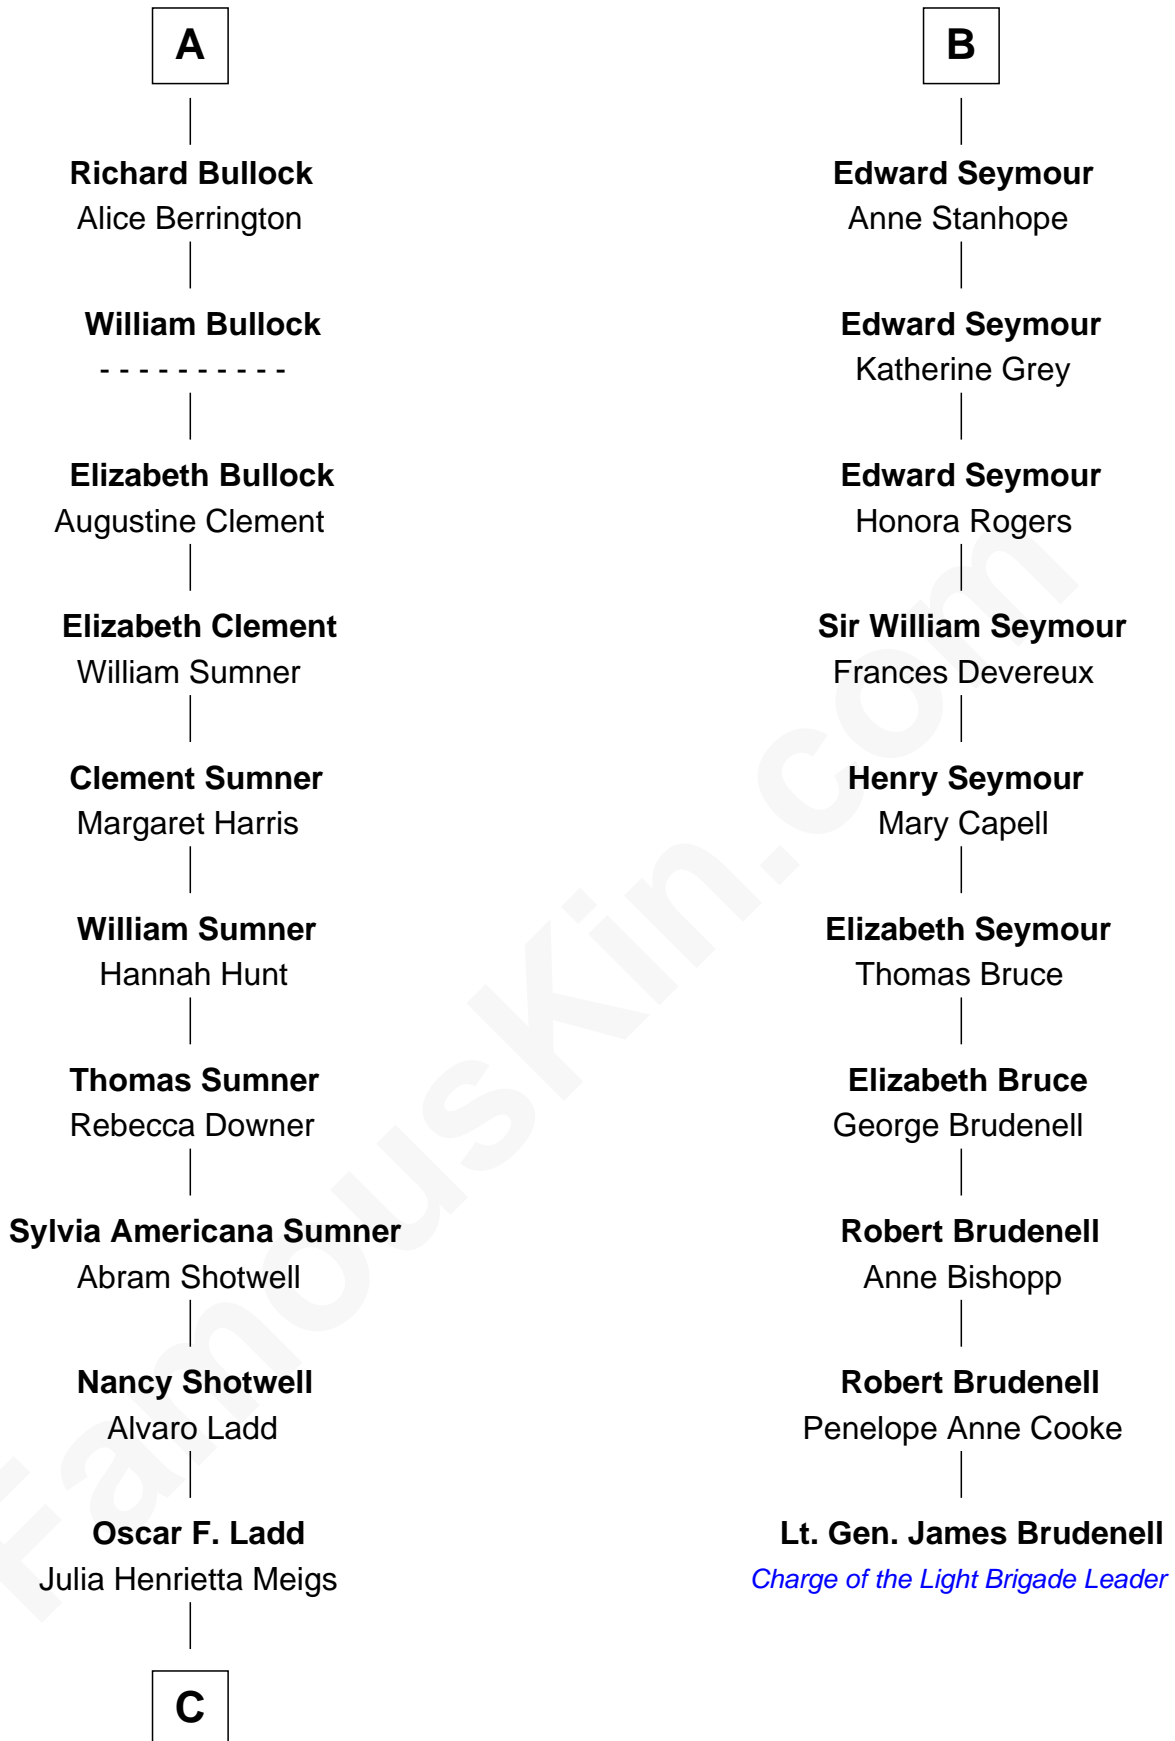

# FamousKin.com Relationship Chart of

**Alan Ladd**  
Movie Actor

16th cousin 2 times removed of

**Lt. Gen. James Brudenell**  
Leader of the "Charge of the Light Brigade"

**William de Montagu**  
Katherine de Grandison

**Sibyl de Montagu**  
Sir Edmund Fitzalan

**Philippe Fitzalan**  
Sir Richard Sergeaux

**Alice Sergeaux**  
Sir Richard de Vere

**Sir John de Vere**  
Elizabeth Howard

**Joan de Vere**  
Sir William Norreys

**Margaret Norreys**  
Gilbert Bullock

**Thomas Bullock**  
Alice Kingsmill

**A**

**Philippa de Montagu**  
Sir Roger de Mortimer

**Edmund Mortimer**  
Philippa Plantagenet

**Elizabeth Mortimer**  
Sir Henry Percy

**Elizabeth Percy**  
Sir John Clifford

**Mary Clifford**  
Sir Philip Wentworth

**Sir Henry Wentworth**  
Anne Say

**Margery Wentworth**  
Sir John Seymour

**B**

**C**

—  
**Alan Harwood Ladd**

Selina Raleigh