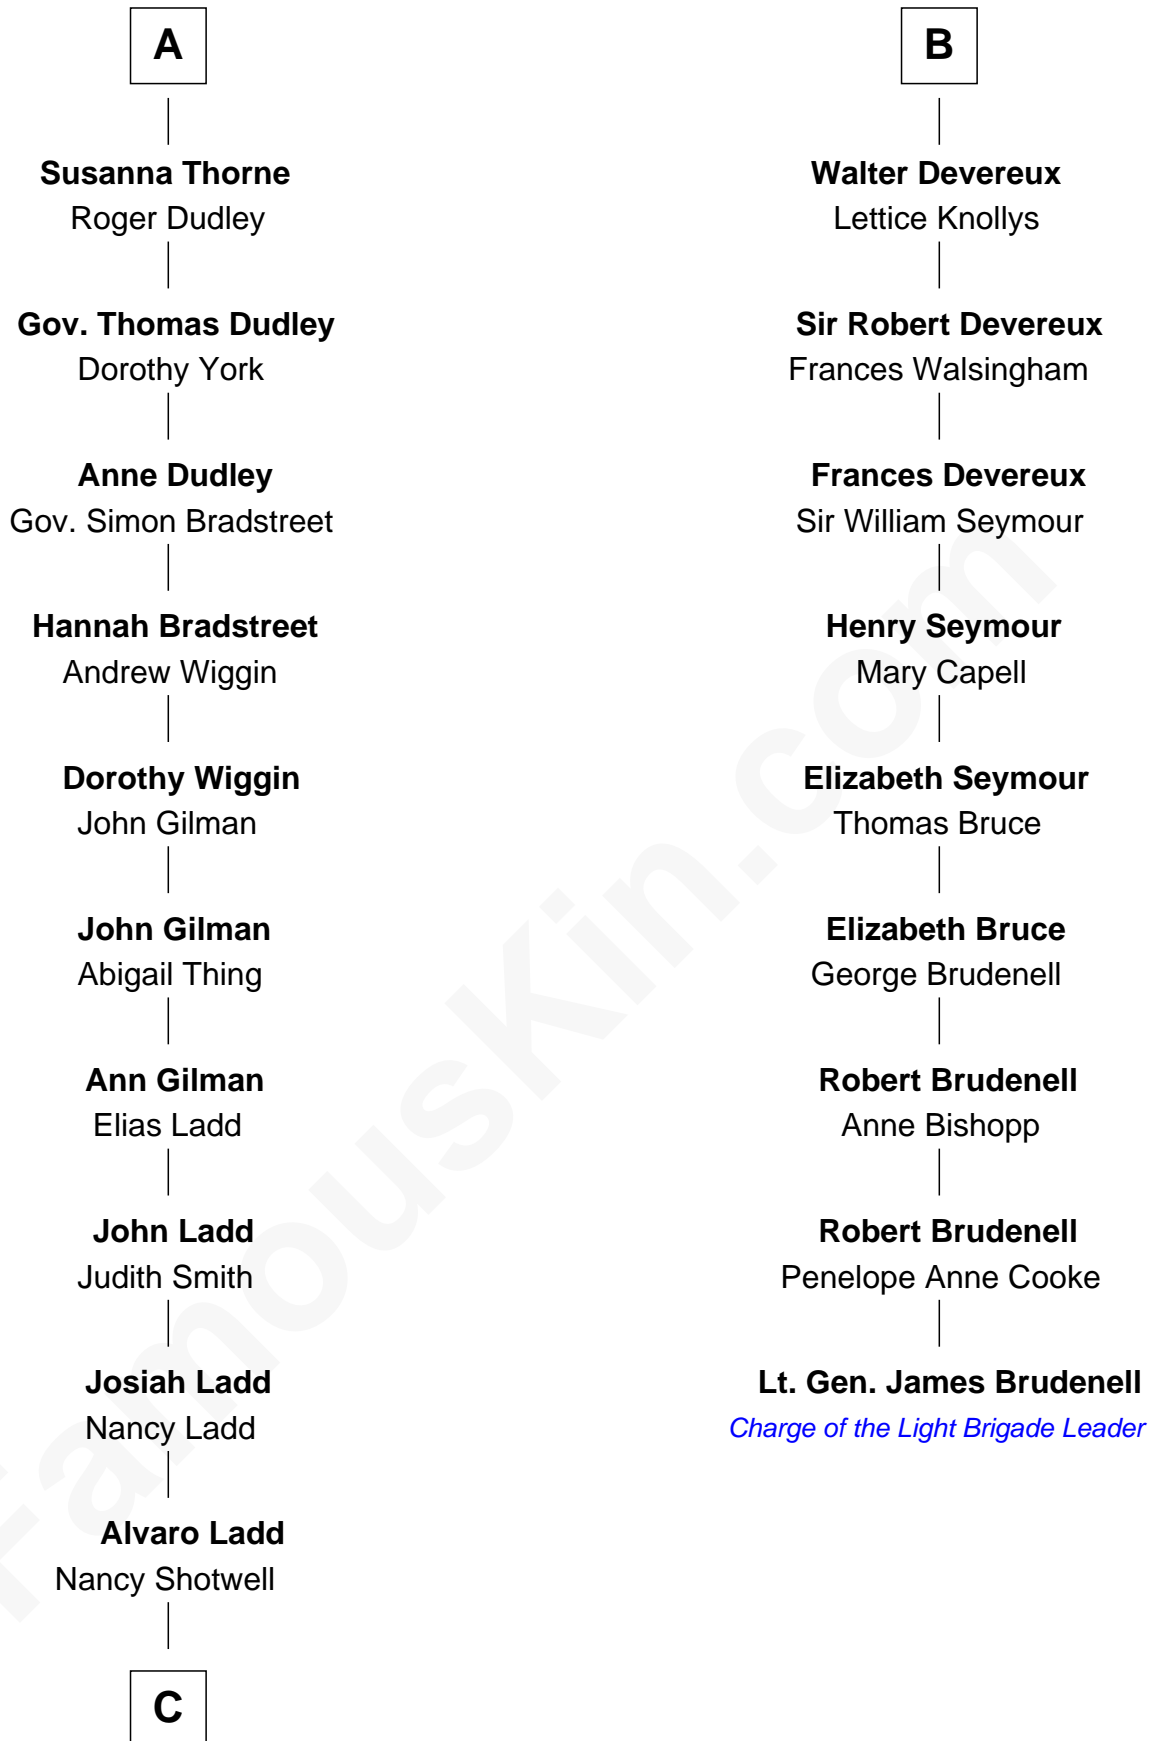

FamousKin.com
Relationship Chart of
Alan Ladd
Movie Actor

15th cousin 4 times removed of

Lt. Gen. James Brudenell
Leader of the "Charge of the Light Brigade"

C

Oscar F. Ladd
Julia Henrietta Meigs

Alan Harwood Ladd
Selina Raleigh