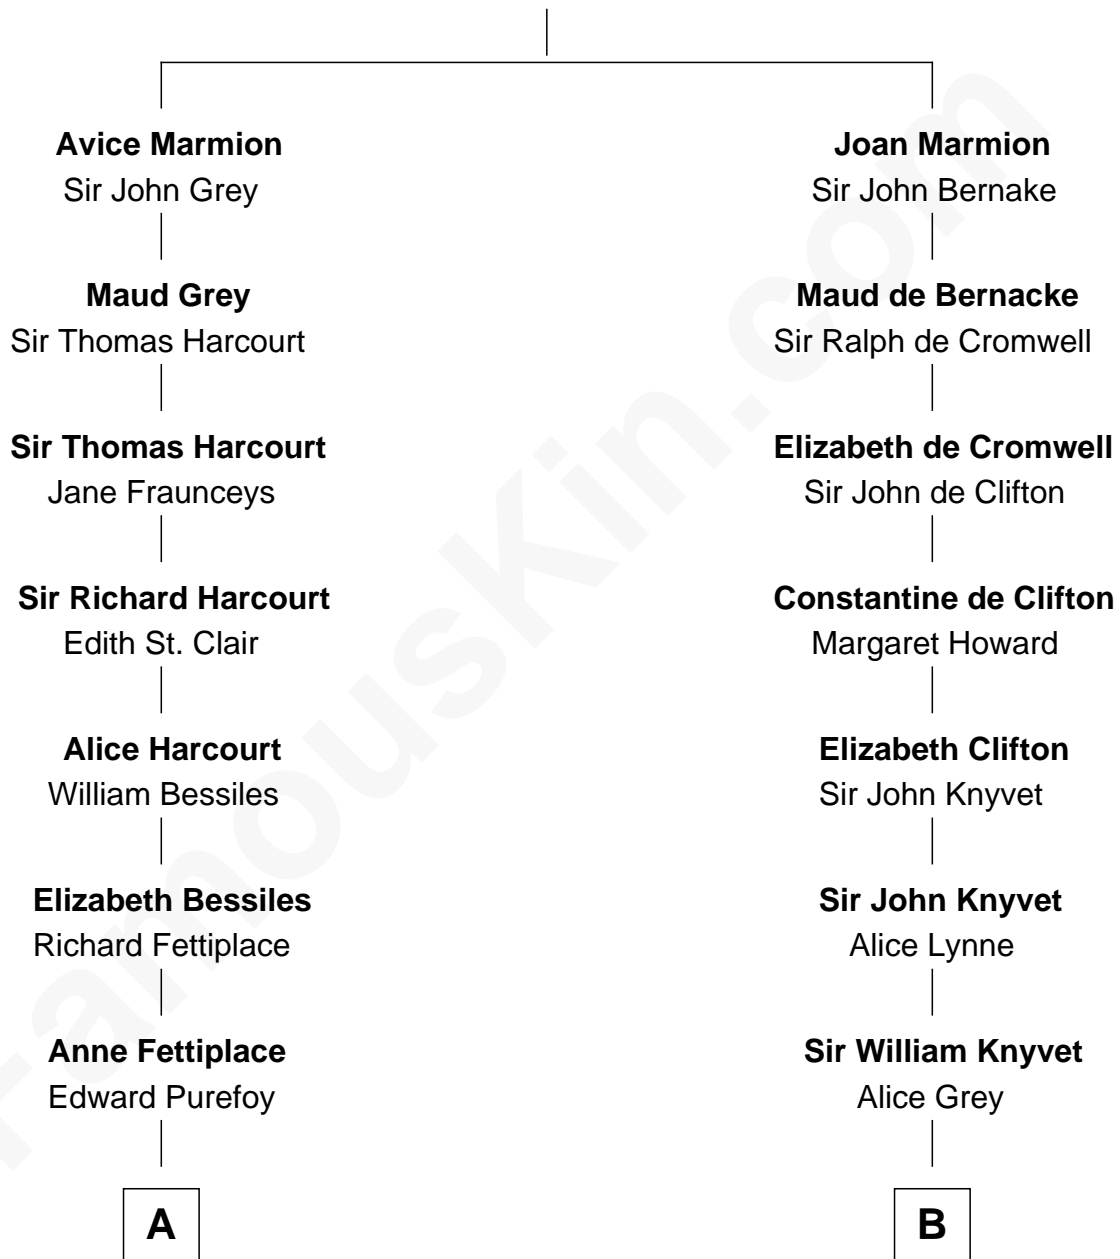

FamousKin.com Relationship Chart of

Alan Ladd
Movie Actor

19th cousin 1 time removed of

Lt. Gen. James Brudenell
Leader of the "Charge of the Light Brigade"

Sir John Marmion
Maud de Furnival

C

Alvaro Ladd
Nancy Shotwell

Oscar F. Ladd
Julia Henrietta Meigs

Alan Harwood Ladd
Selina Raleigh

Alan Ladd
Movie Actor

D

Penelope Bowyer
George John Cooke

Penelope Anne Cooke
Robert Brudenell

Lt. Gen. James Brudenell
Charge of the Light Brigade Leader