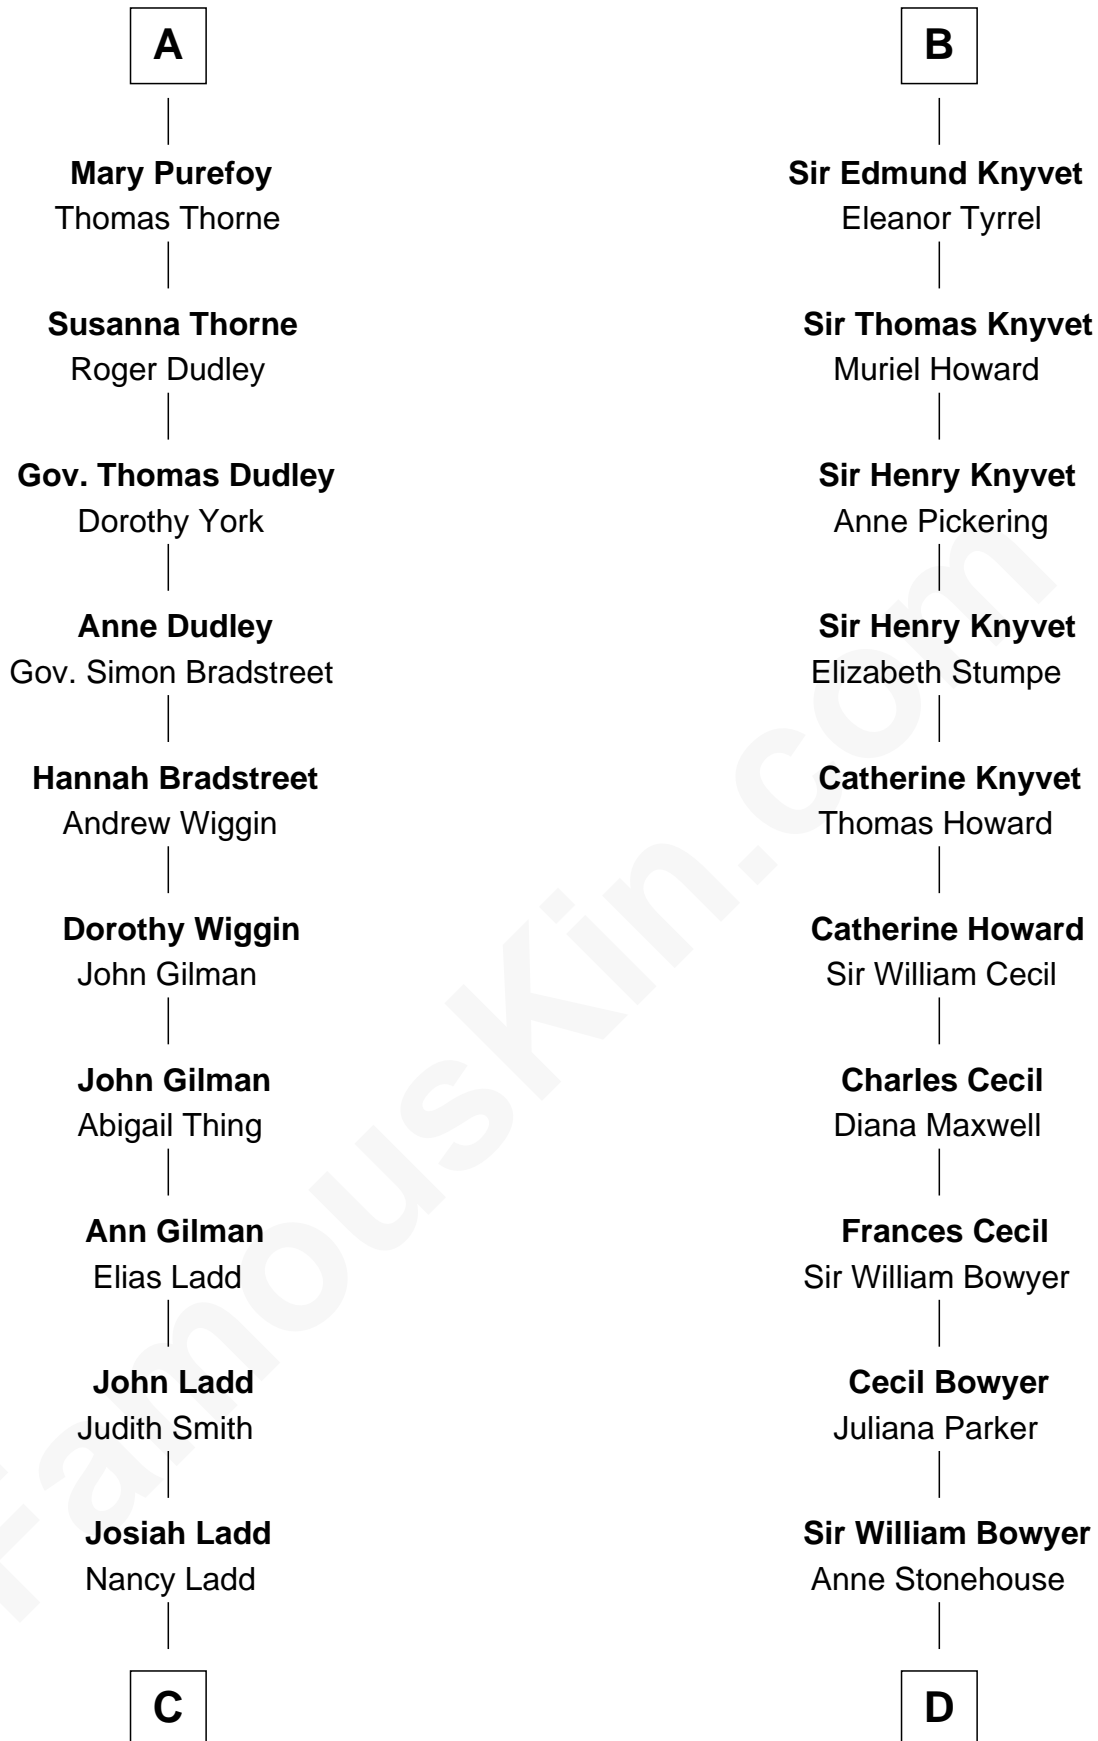

FamousKin.com Relationship Chart of

Alan Ladd
Movie Actor

19th cousin 1 time removed of

Lt. Gen. James Brudenell
Leader of the "Charge of the Light Brigade"

Sir John Marmion
Maud de Furnival

C

Alvaro Ladd
Nancy Shotwell

Oscar F. Ladd
Julia Henrietta Meigs

Alan Harwood Ladd
Selina Raleigh

Alan Ladd
Movie Actor

D

Penelope Bowyer
George John Cooke

Penelope Anne Cooke
Robert Brudenell

Lt. Gen. James Brudenell
Charge of the Light Brigade Leader