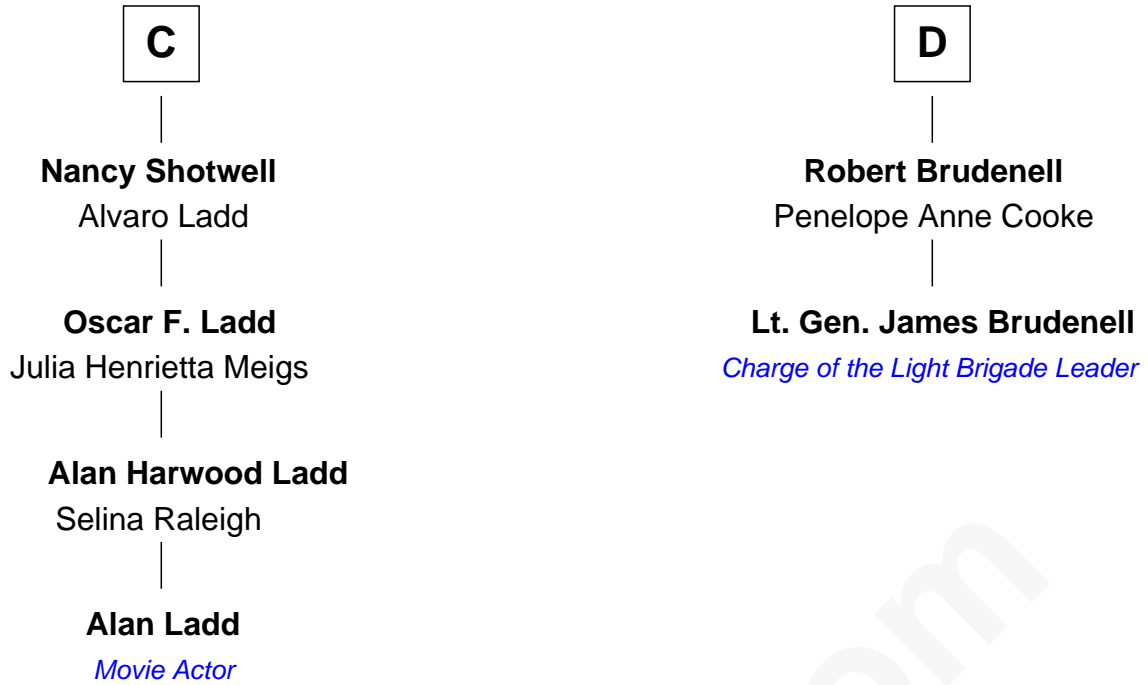

FamousKin.com Relationship Chart of

Alan Ladd
Movie Actor

18th cousin 2 times removed of

Lt. Gen. James Brudenell
Leader of the "Charge of the Light Brigade"

FamousKin.com