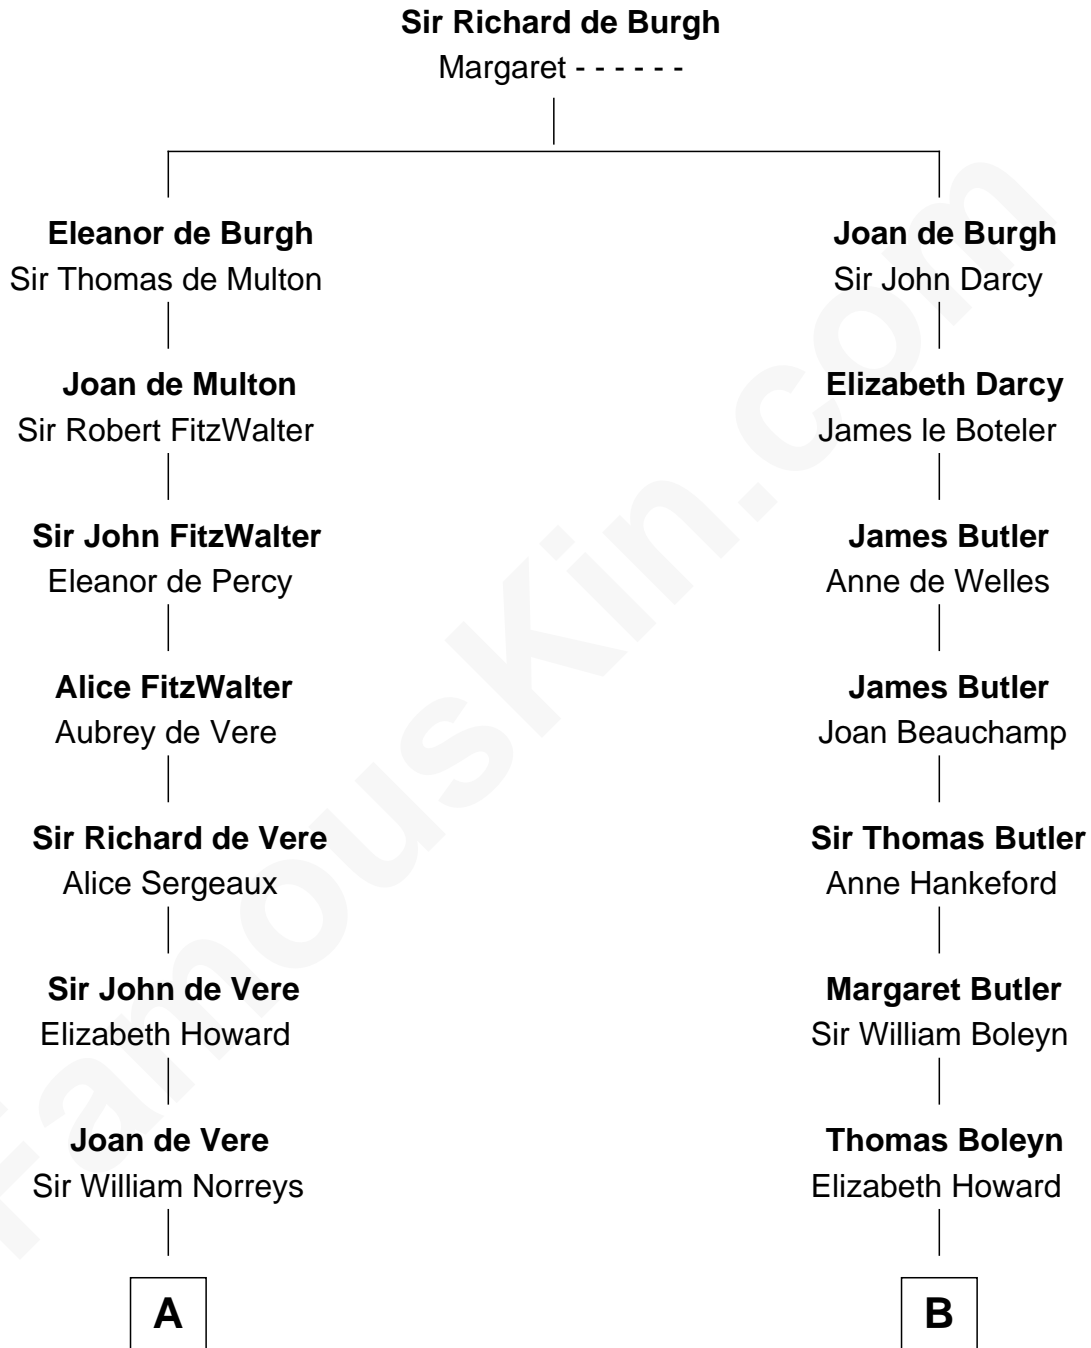

FamousKin.com Relationship Chart of

Alan Ladd
Movie Actor

17th cousin 3 times removed of

Lt. Gen. James Brudenell
Leader of the "Charge of the Light Brigade"

C

—
Nancy Shotwell

Alvaro Ladd

—
Oscar F. Ladd

Julia Henrietta Meigs

—
Alan Harwood Ladd

Selina Raleigh

—
Alan Ladd

Movie Actor

FamousKin.com