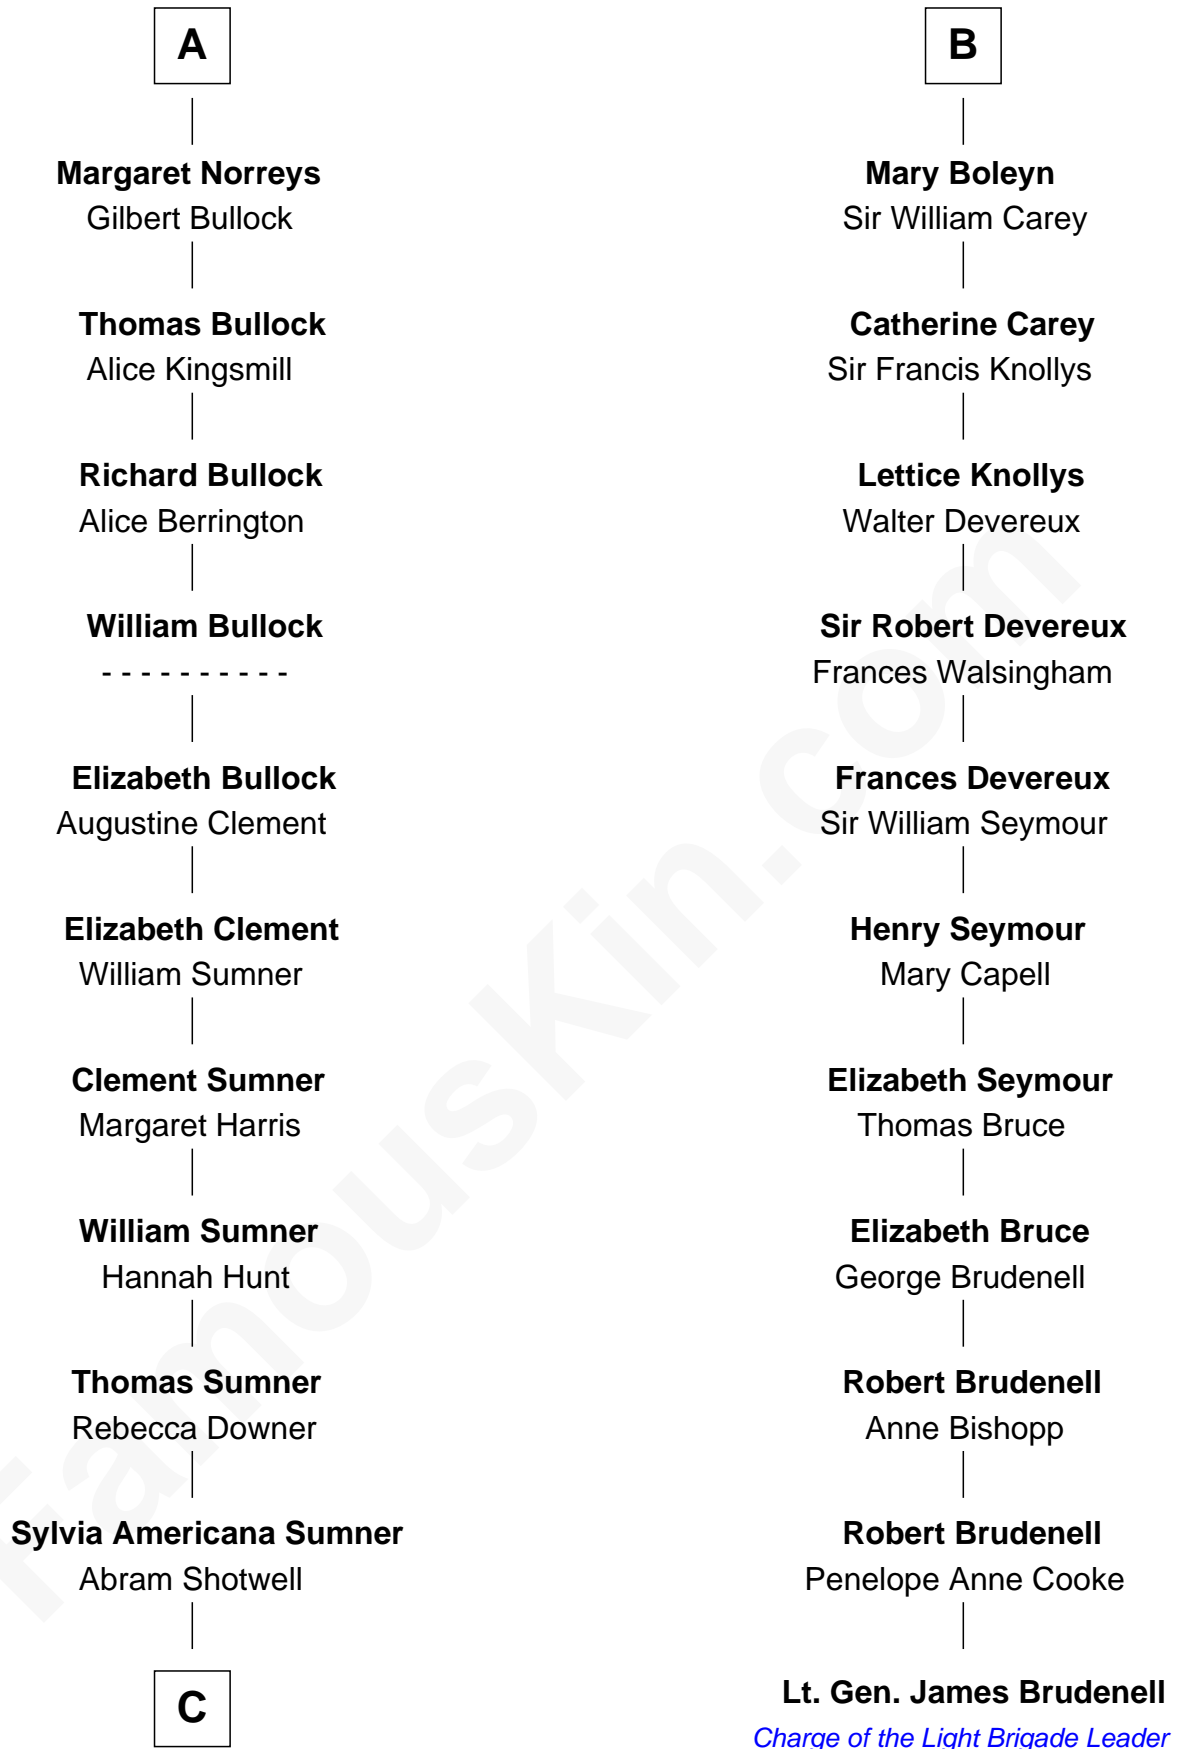

FamousKin.com Relationship Chart of

Alan Ladd
Movie Actor

17th cousin 3 times removed of

Lt. Gen. James Brudenell
Leader of the "Charge of the Light Brigade"

C

—
Nancy Shotwell

Alvaro Ladd

—
Oscar F. Ladd

Julia Henrietta Meigs

—
Alan Harwood Ladd

Selina Raleigh

—
Alan Ladd

Movie Actor

FamousKin.com