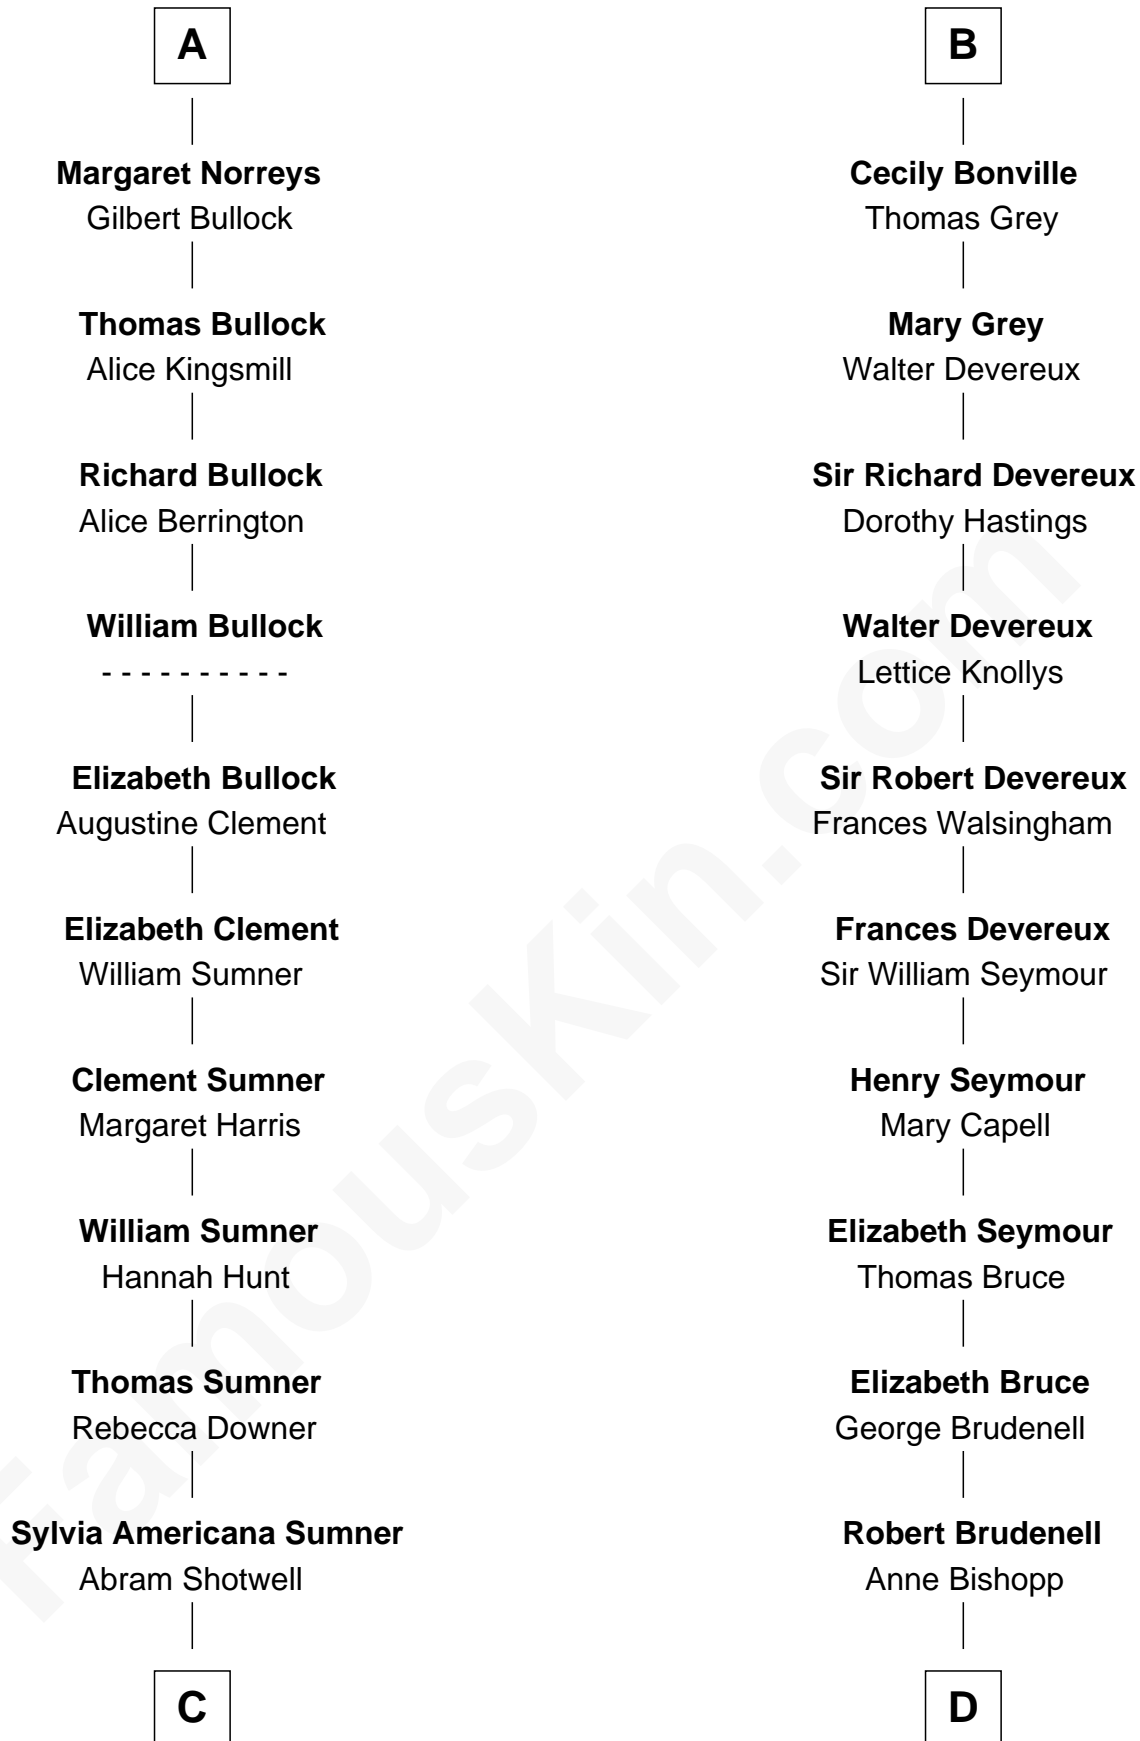

FamousKin.com Relationship Chart of

Alan Ladd
Movie Actor

18th cousin 2 times removed of

Lt. Gen. James Brudenell
Leader of the "Charge of the Light Brigade"

C

Nancy Shotwell

Alvaro Ladd

Oscar F. Ladd

Julia Henrietta Meigs

Alan Harwood Ladd

Selina Raleigh

Alan Ladd

Movie Actor

D

Robert Brudenell

Penelope Anne Cooke