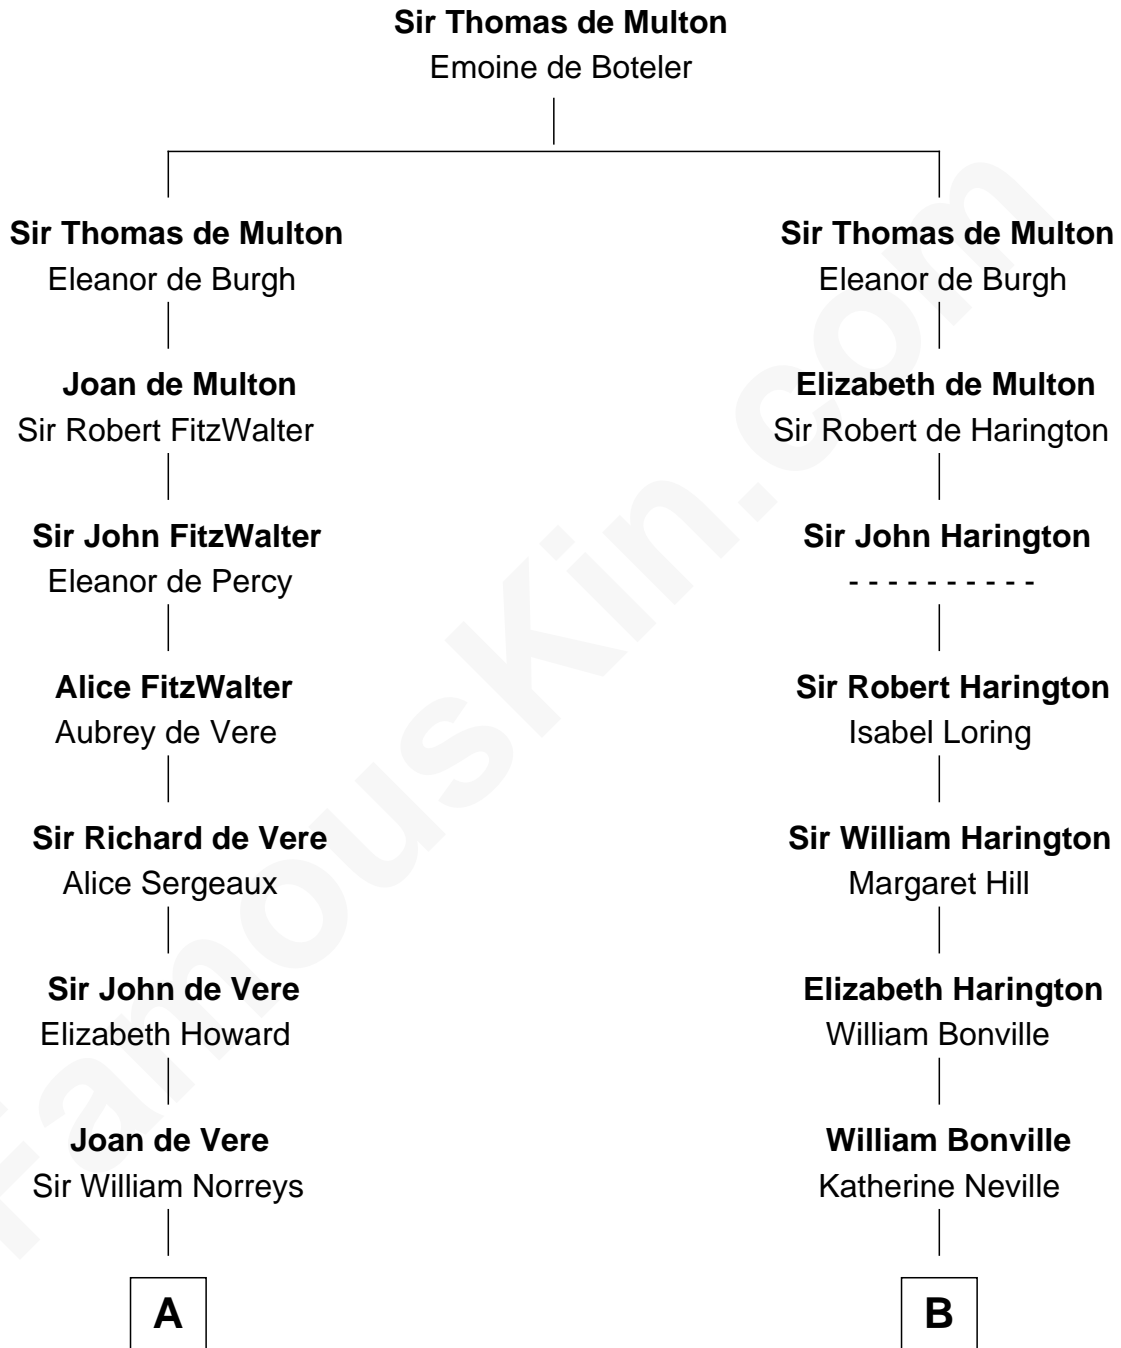

FamousKin.com Relationship Chart of

Alan Ladd
Movie Actor

18th cousin 2 times removed of

Lt. Gen. James Brudenell
Leader of the "Charge of the Light Brigade"

C

Nancy Shotwell

Alvaro Ladd

Oscar F. Ladd

Julia Henrietta Meigs

Alan Harwood Ladd

Selina Raleigh

Alan Ladd

Movie Actor

D

Robert Brudenell

Penelope Anne Cooke