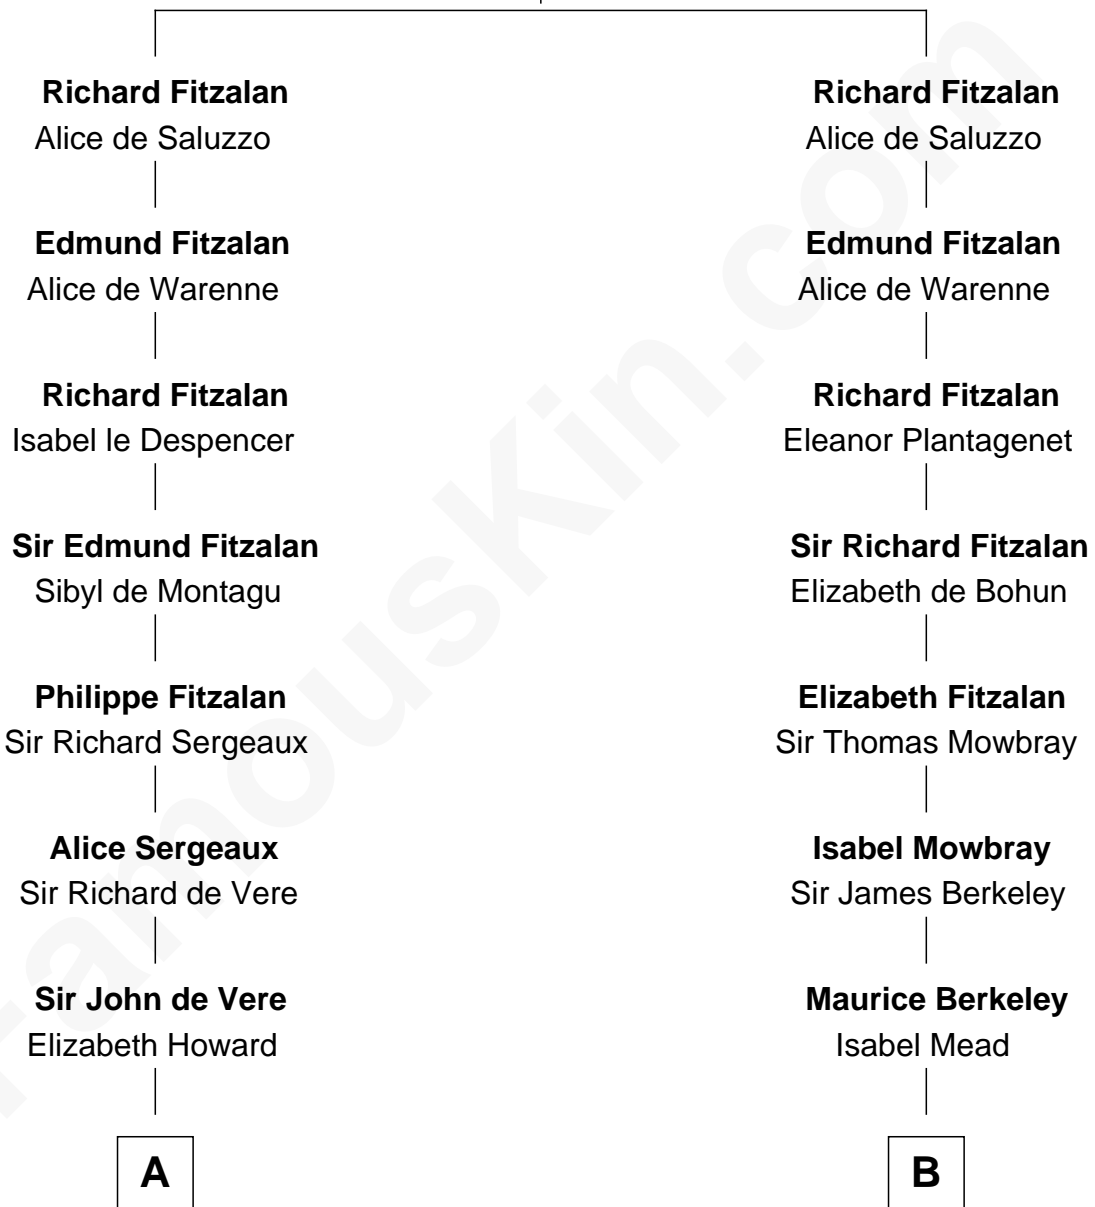

FamousKin.com Relationship Chart of

Alan Ladd
Movie Actor

17th cousin 4 times removed of

Lt. Gen. James Brudenell
Leader of the "Charge of the Light Brigade"

John Fitzalan
Isabel de Mortimer

C

—
Sylvia Americana Sumner

Abram Shotwell

—
Nancy Shotwell

Alvaro Ladd

—
Oscar F. Ladd

Julia Henrietta Meigs

—
Alan Harwood Ladd

Selina Raleigh

—
Alan Ladd