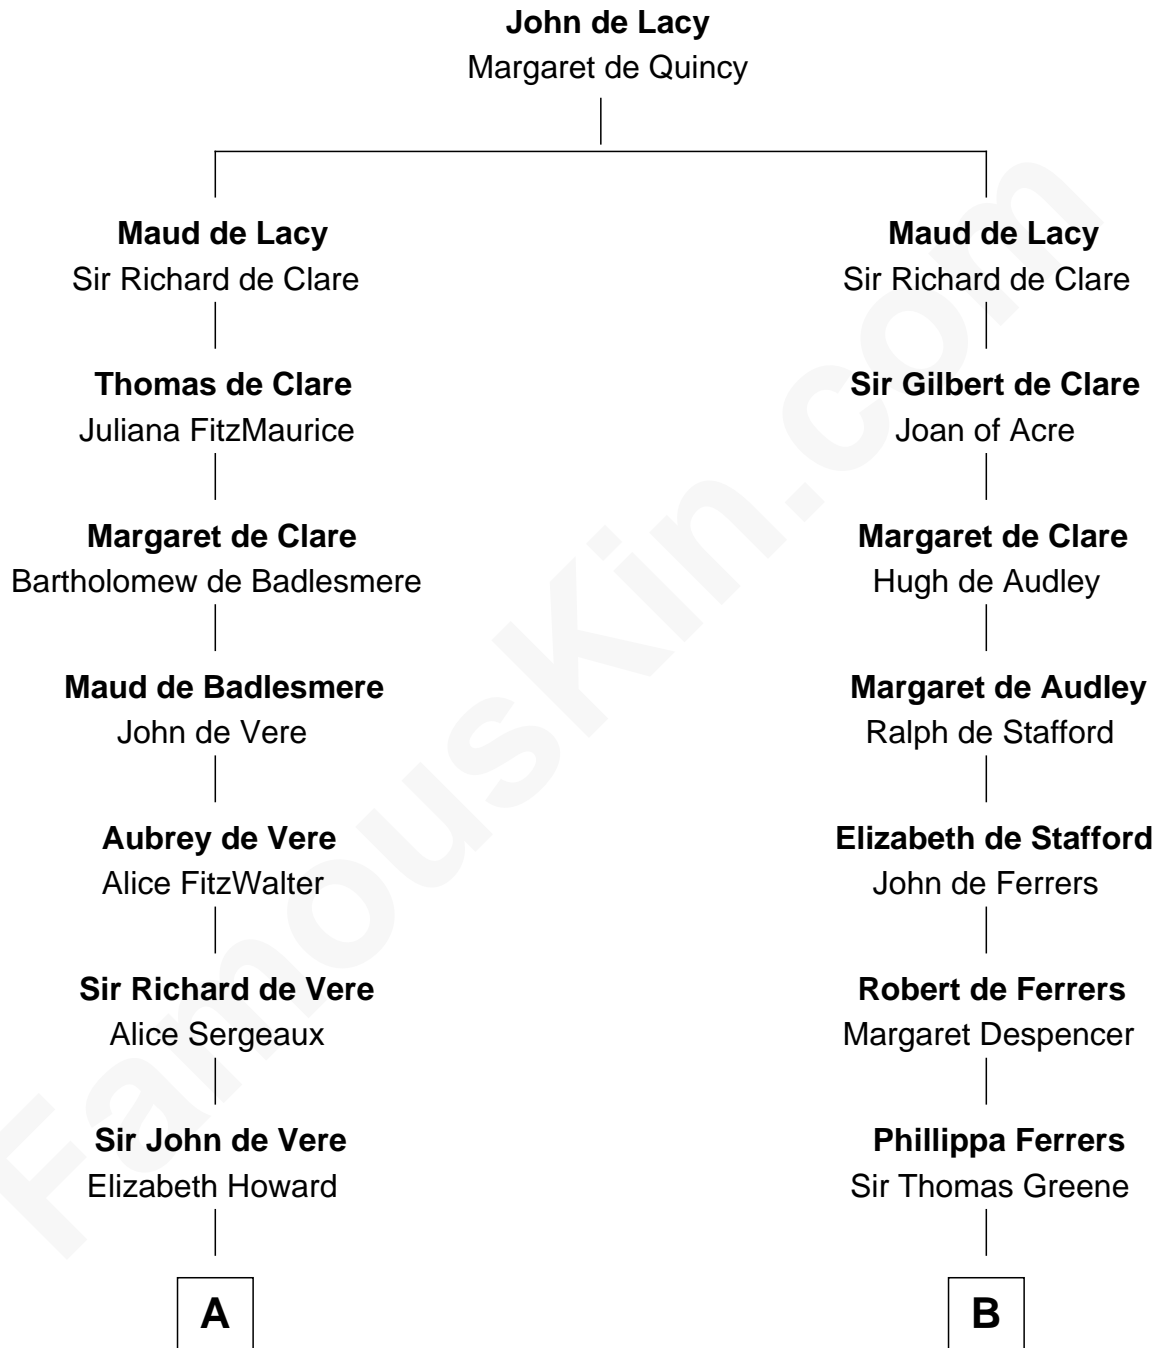

FamousKin.com Relationship Chart of

Alan Ladd
Movie Actor

15th cousin 6 times removed of

Jonathan Swift
Author of Gulliver's Travels

C

—
Sylvia Americana Sumner

Abram Shotwell

—
Nancy Shotwell

Alvaro Ladd

—
Oscar F. Ladd

Julia Henrietta Meigs

—
Alan Harwood Ladd

Selina Raleigh

—
Alan Ladd

Movie Actor