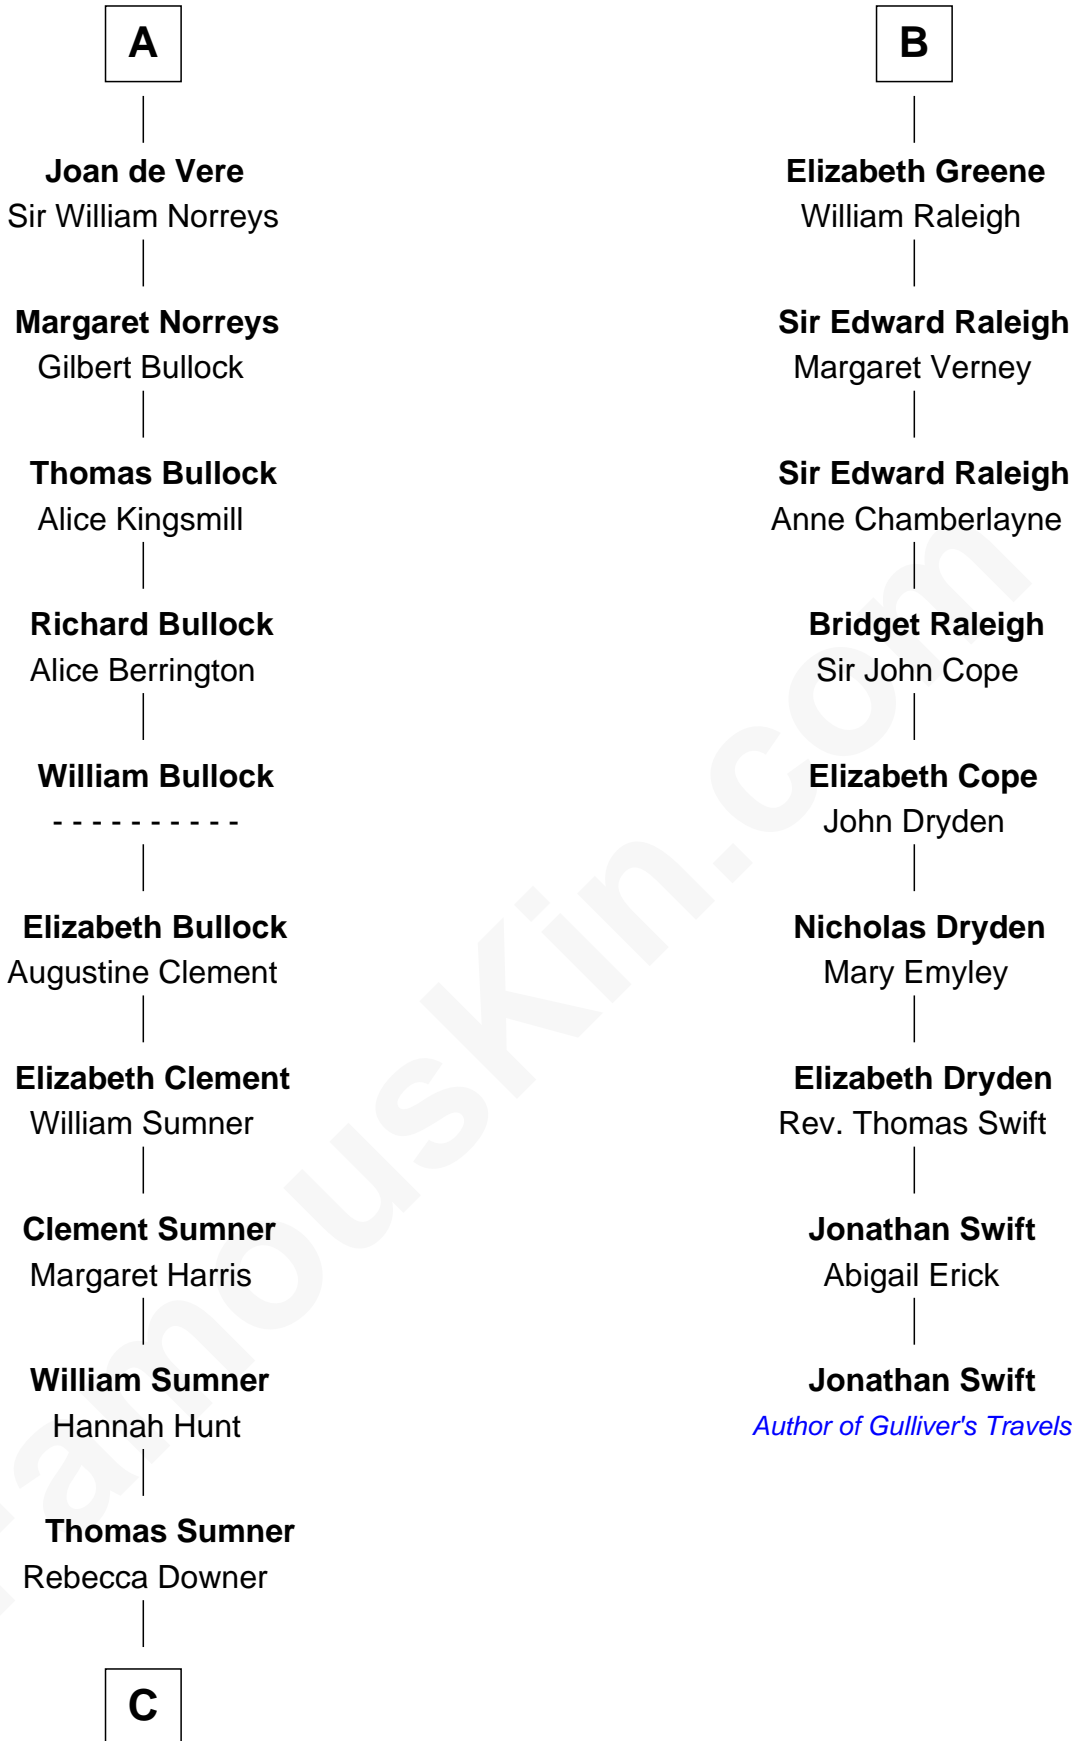

FamousKin.com Relationship Chart of

Alan Ladd
Movie Actor

15th cousin 6 times removed of

Jonathan Swift
Author of Gulliver's Travels

C

—
Sylvia Americana Sumner

Abram Shotwell

—
Nancy Shotwell

Alvaro Ladd

—
Oscar F. Ladd

Julia Henrietta Meigs

—
Alan Harwood Ladd

Selina Raleigh

—
Alan Ladd

Movie Actor