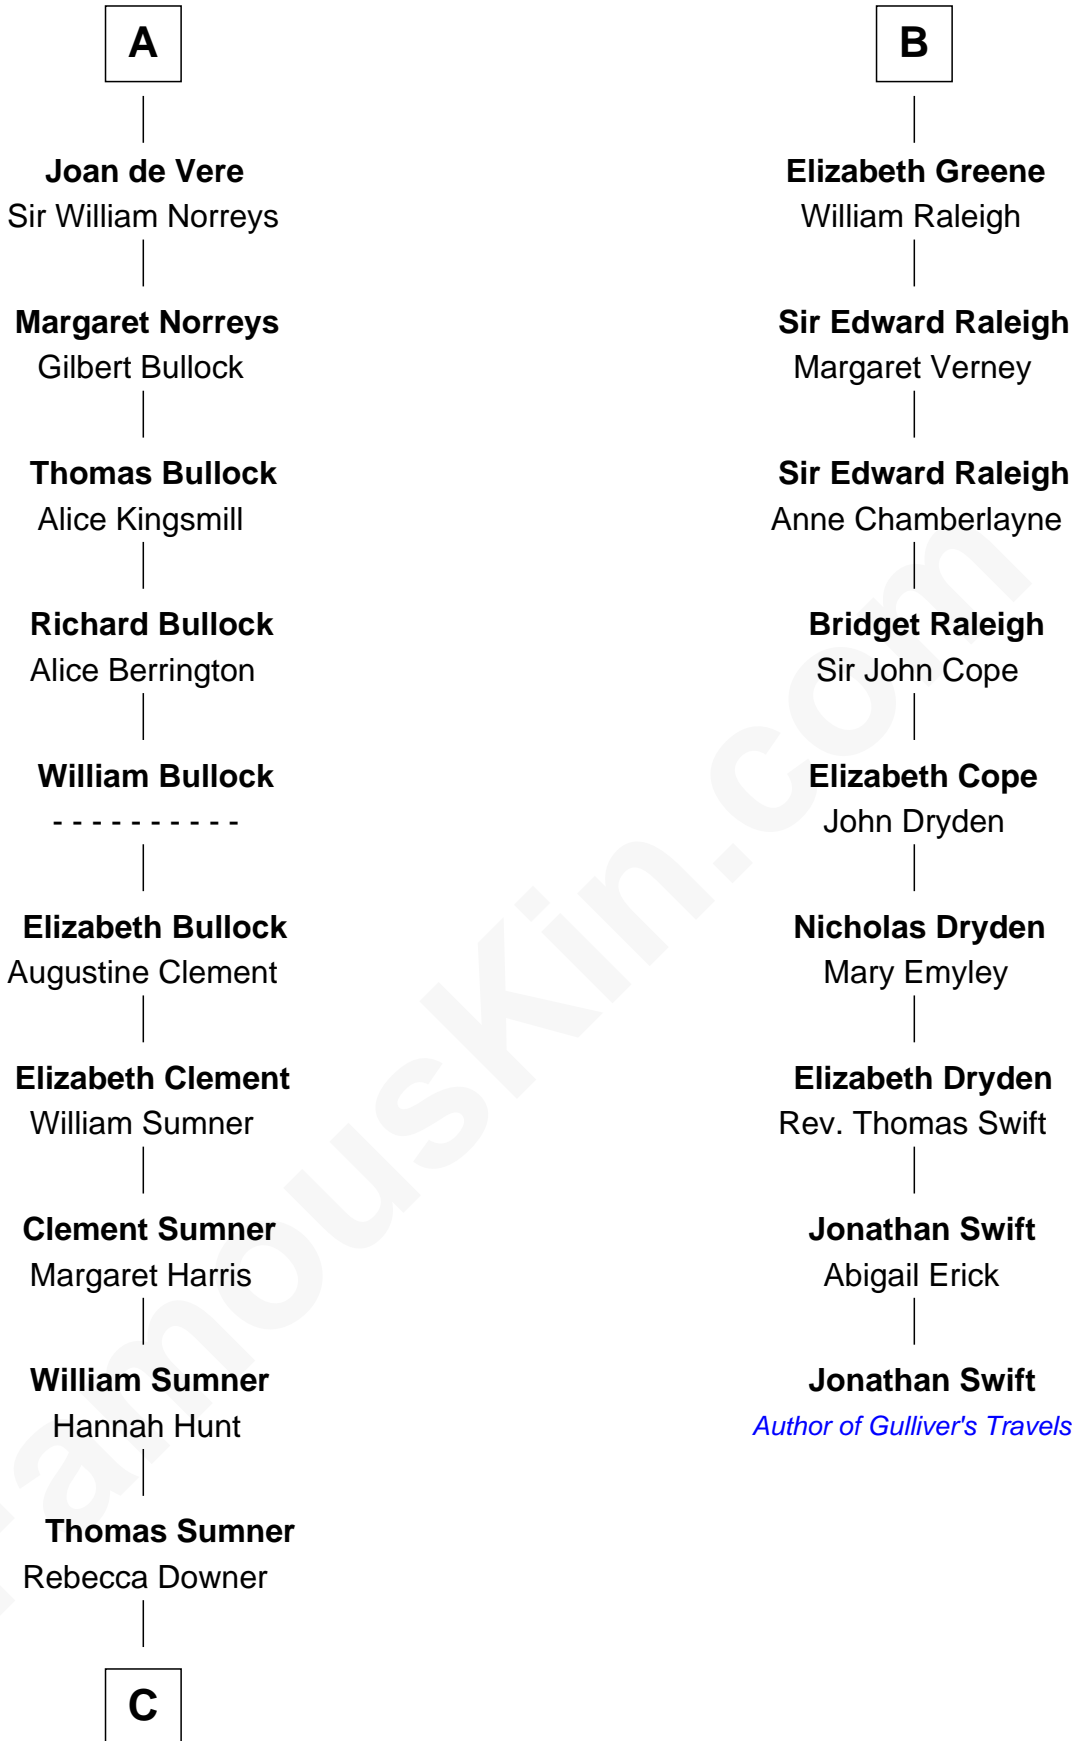

FamousKin.com Relationship Chart of

Alan Ladd
Movie Actor

15th cousin 6 times removed of

Jonathan Swift

Author of Gulliver's Travels

C

—
Sylvia Americana Sumner

Abram Shotwell

—
Nancy Shotwell

Alvaro Ladd

—
Oscar F. Ladd

Julia Henrietta Meigs

—
Alan Harwood Ladd

Selina Raleigh

—
Alan Ladd

Movie Actor