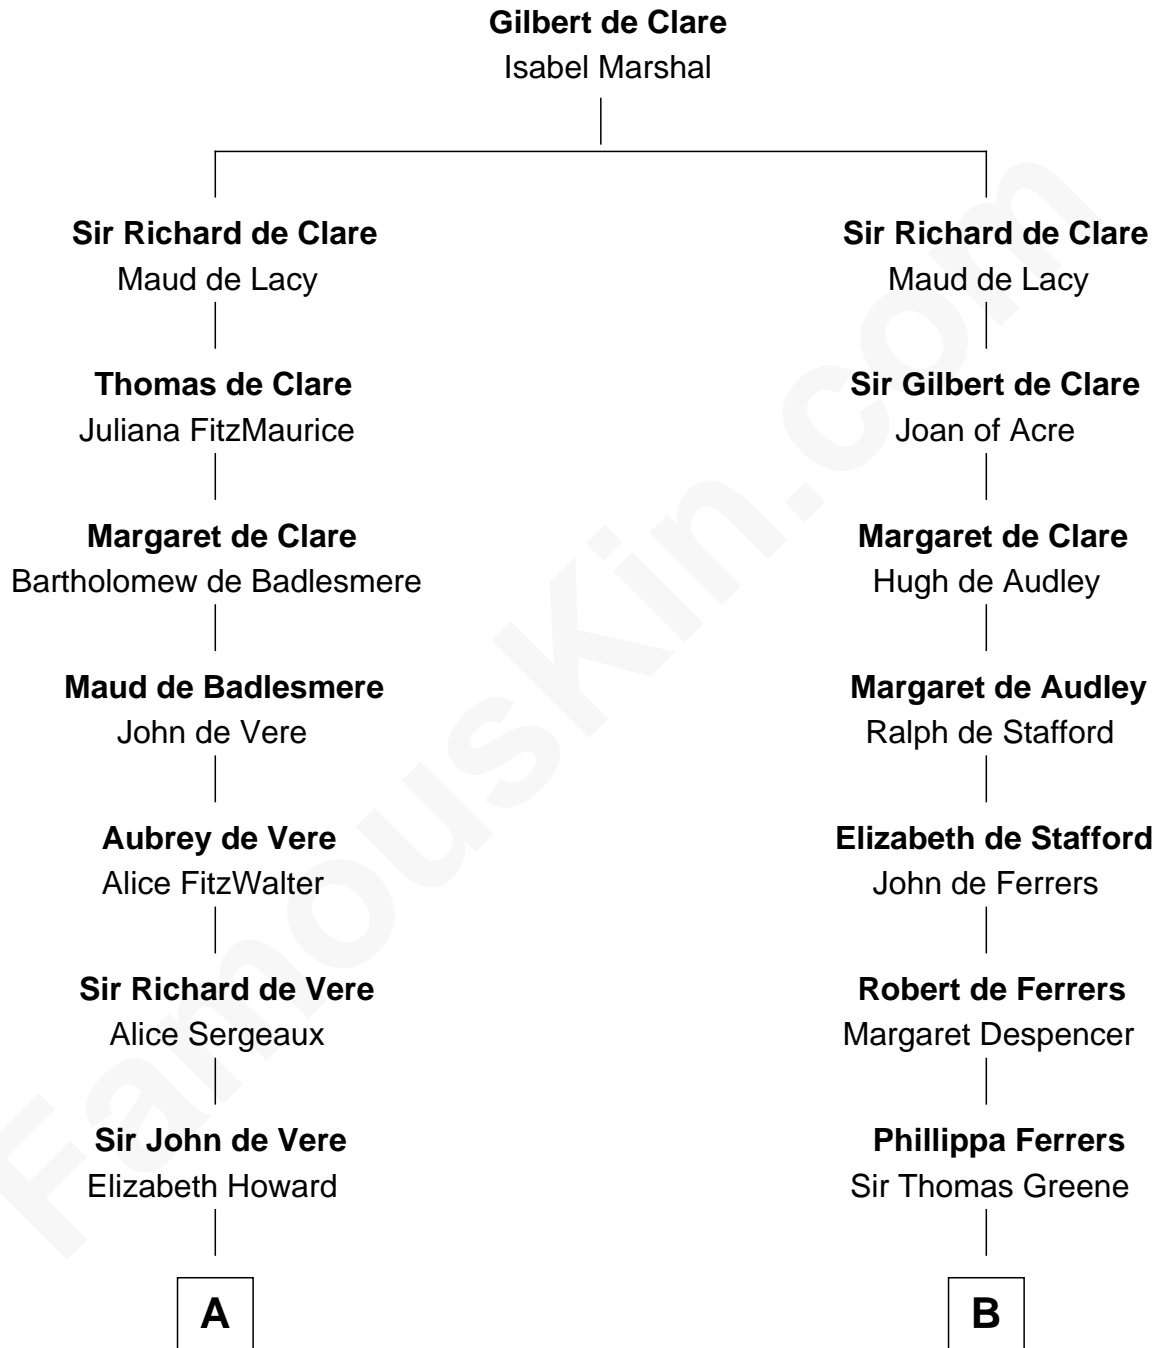

FamousKin.com Relationship Chart of

Alan Ladd
Movie Actor

15th cousin 6 times removed of

Jonathan Swift

Author of Gulliver's Travels

C

—
Sylvia Americana Sumner

Abram Shotwell

—
Nancy Shotwell

Alvaro Ladd

—
Oscar F. Ladd

Julia Henrietta Meigs

—
Alan Harwood Ladd

Selina Raleigh

—
Alan Ladd

Movie Actor