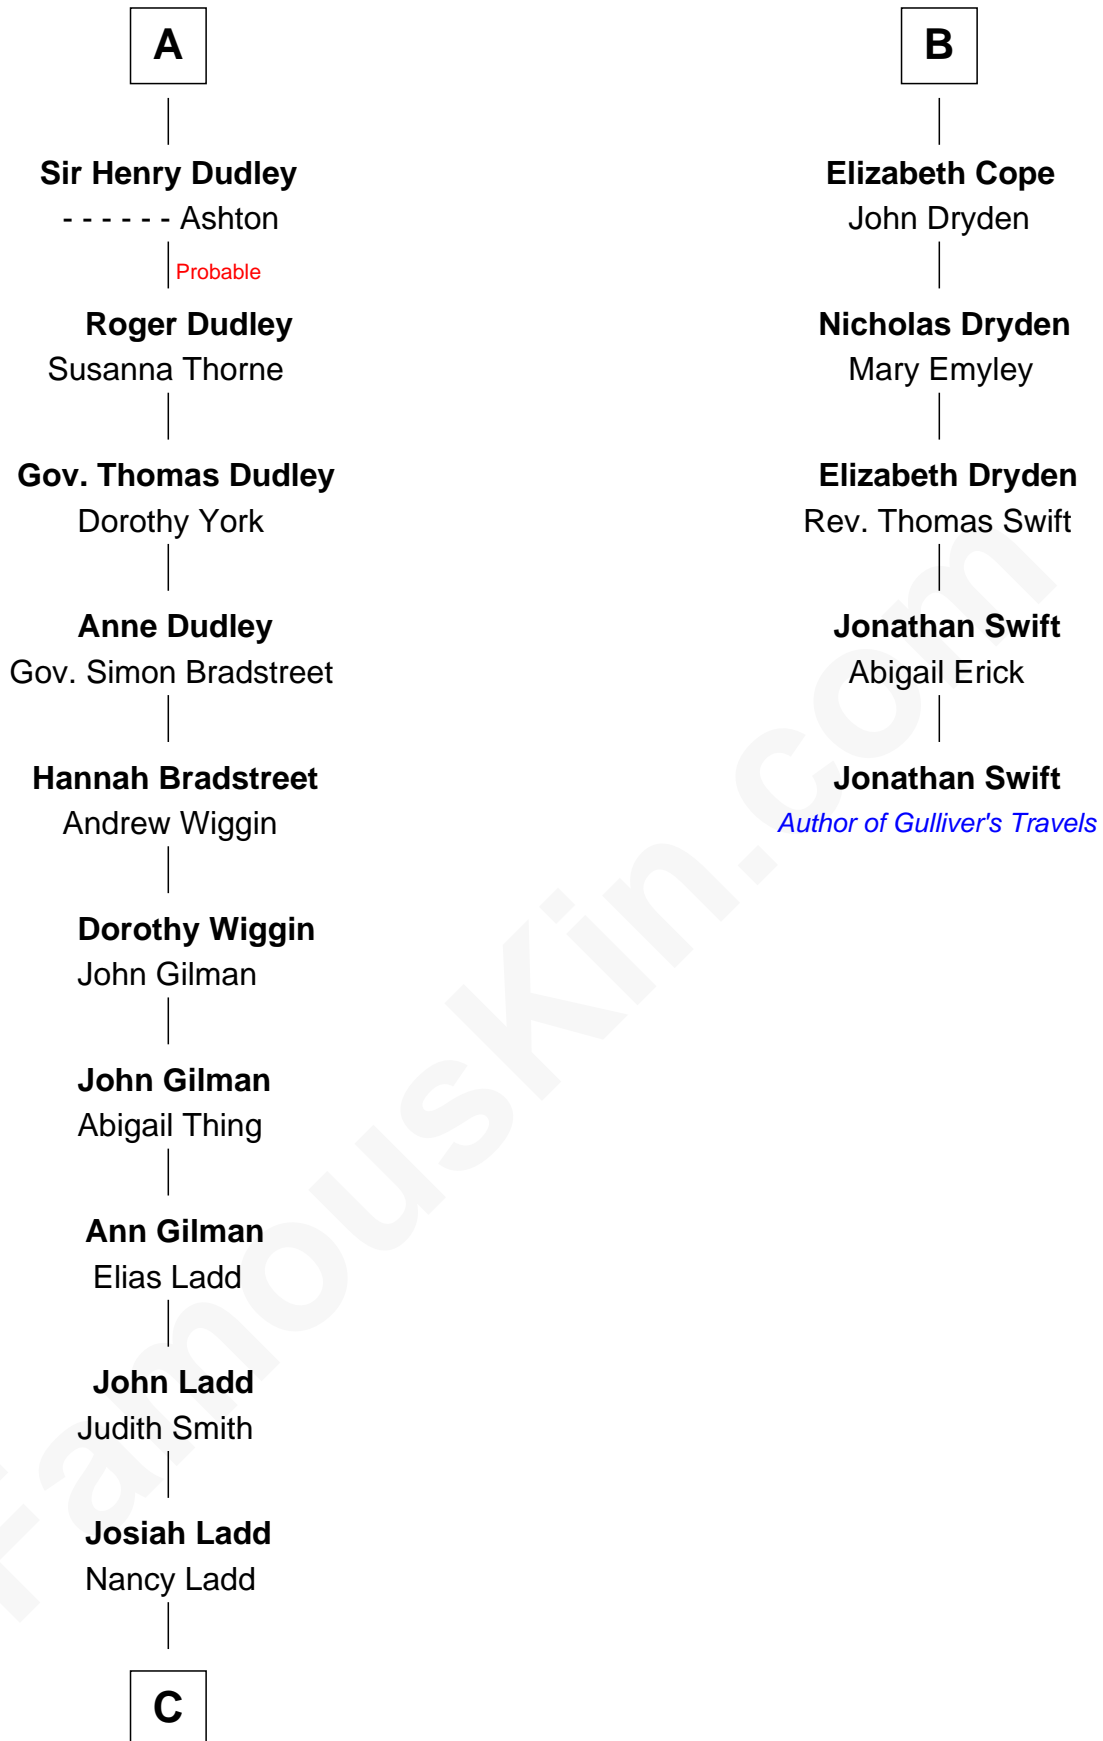

FamousKin.com Relationship Chart of

Alan Ladd
Movie Actor

11th cousin 9 times removed of

Jonathan Swift
Author of Gulliver's Travels

C

—
Alvaro Ladd
Nancy Shotwell

—
Oscar F. Ladd
Julia Henrietta Meigs

—
Alan Harwood Ladd
Selina Raleigh