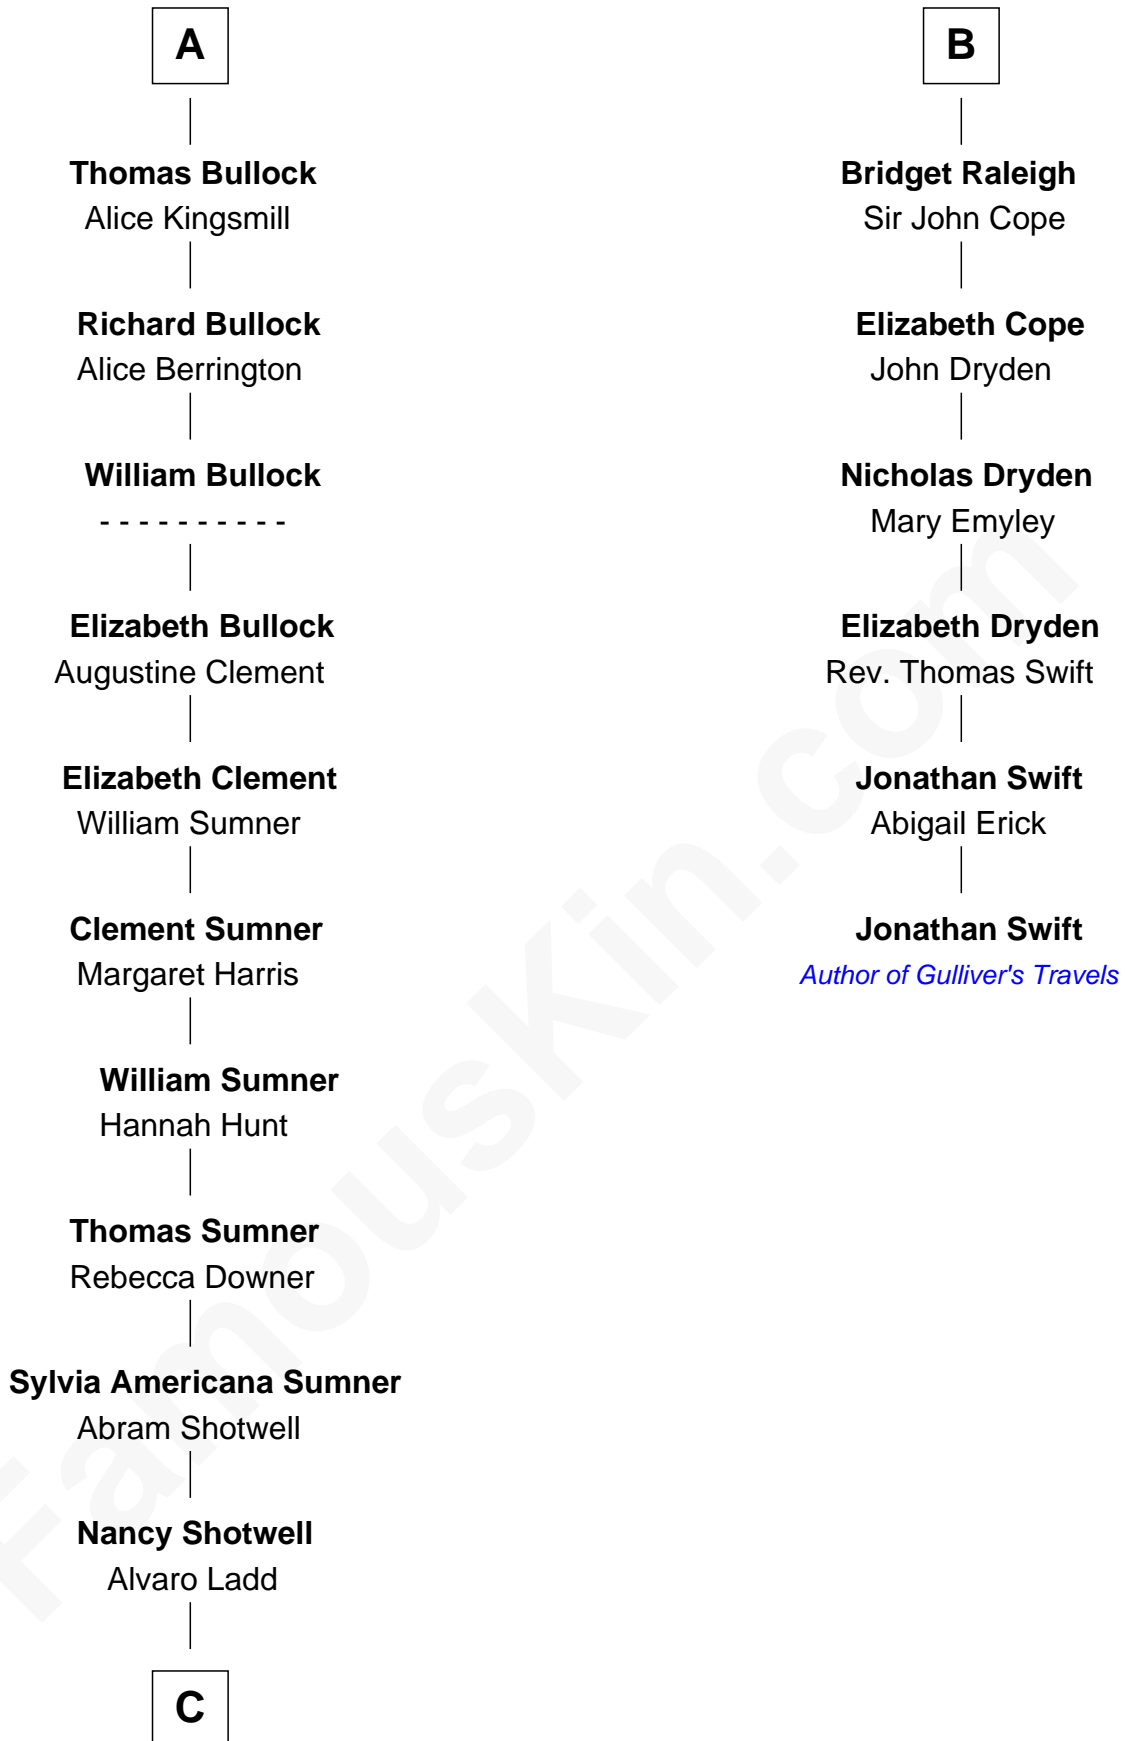

FamousKin.com Relationship Chart of

Alan Ladd
Movie Actor

12th cousin 7 times removed of

Jonathan Swift
Author of Gulliver's Travels

Edmund Fitzalan
Alice de Warenne

Richard Fitzalan
Isabel le Despencer

Sir Edmund Fitzalan
Sibyl de Montagu

Philippe Fitzalan
Sir Richard Sergeaux

Alice Sergeaux
Sir Richard de Vere

Sir John de Vere
Elizabeth Howard

Joan de Vere
Sir William Norreys

Margaret Norreys
Gilbert Bullock

A

Mary Fitzalan
John le Strange

Ankaret le Strange
Sir Richard Talbot

Mary Talbot
Sir Thomas Greene

Sir Thomas Greene
Phillippa Ferrers

Elizabeth Greene
William Raleigh

Sir Edward Raleigh
Margaret Verney

Sir Edward Raleigh
Anne Chamberlayne

B

C

Oscar F. Ladd
Julia Henrietta Meigs