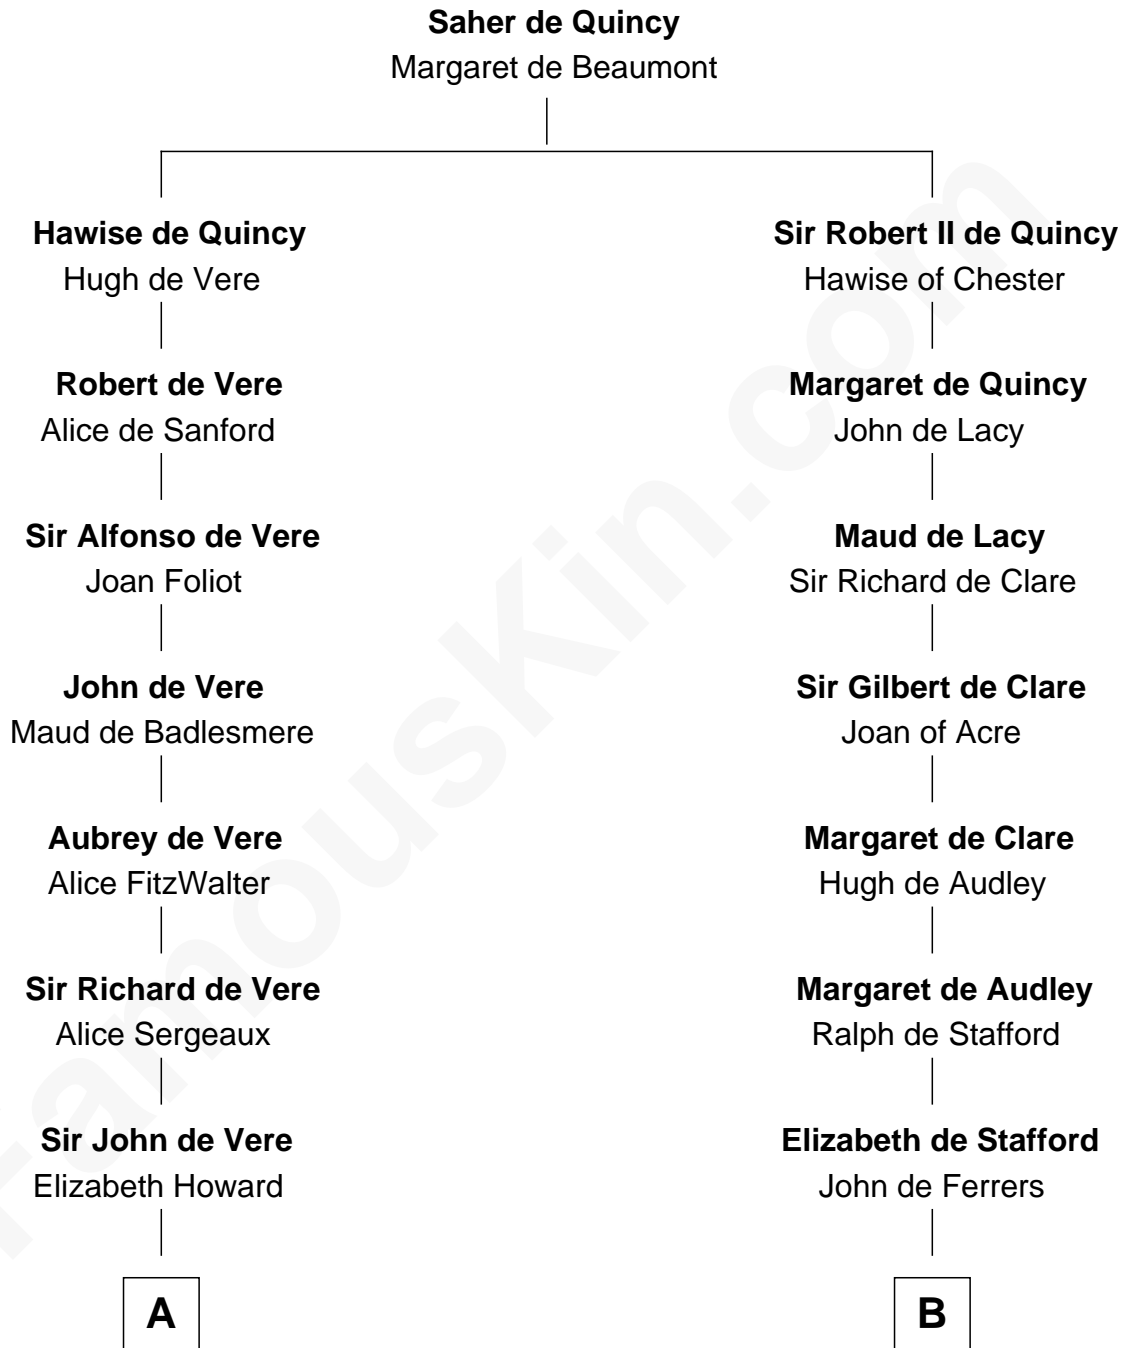

# FamousKin.com Relationship Chart of

**Alan Ladd**

*Movie Actor*

17th cousin 4 times removed of

**Jonathan Swift**

*Author of Gulliver's Travels*

**C**

—  
**Sylvia Americana Sumner**

Abram Shotwell

—  
**Nancy Shotwell**

Alvaro Ladd

—  
**Oscar F. Ladd**

Julia Henrietta Meigs

—  
**Alan Harwood Ladd**

Selina Raleigh

—  
**Alan Ladd**