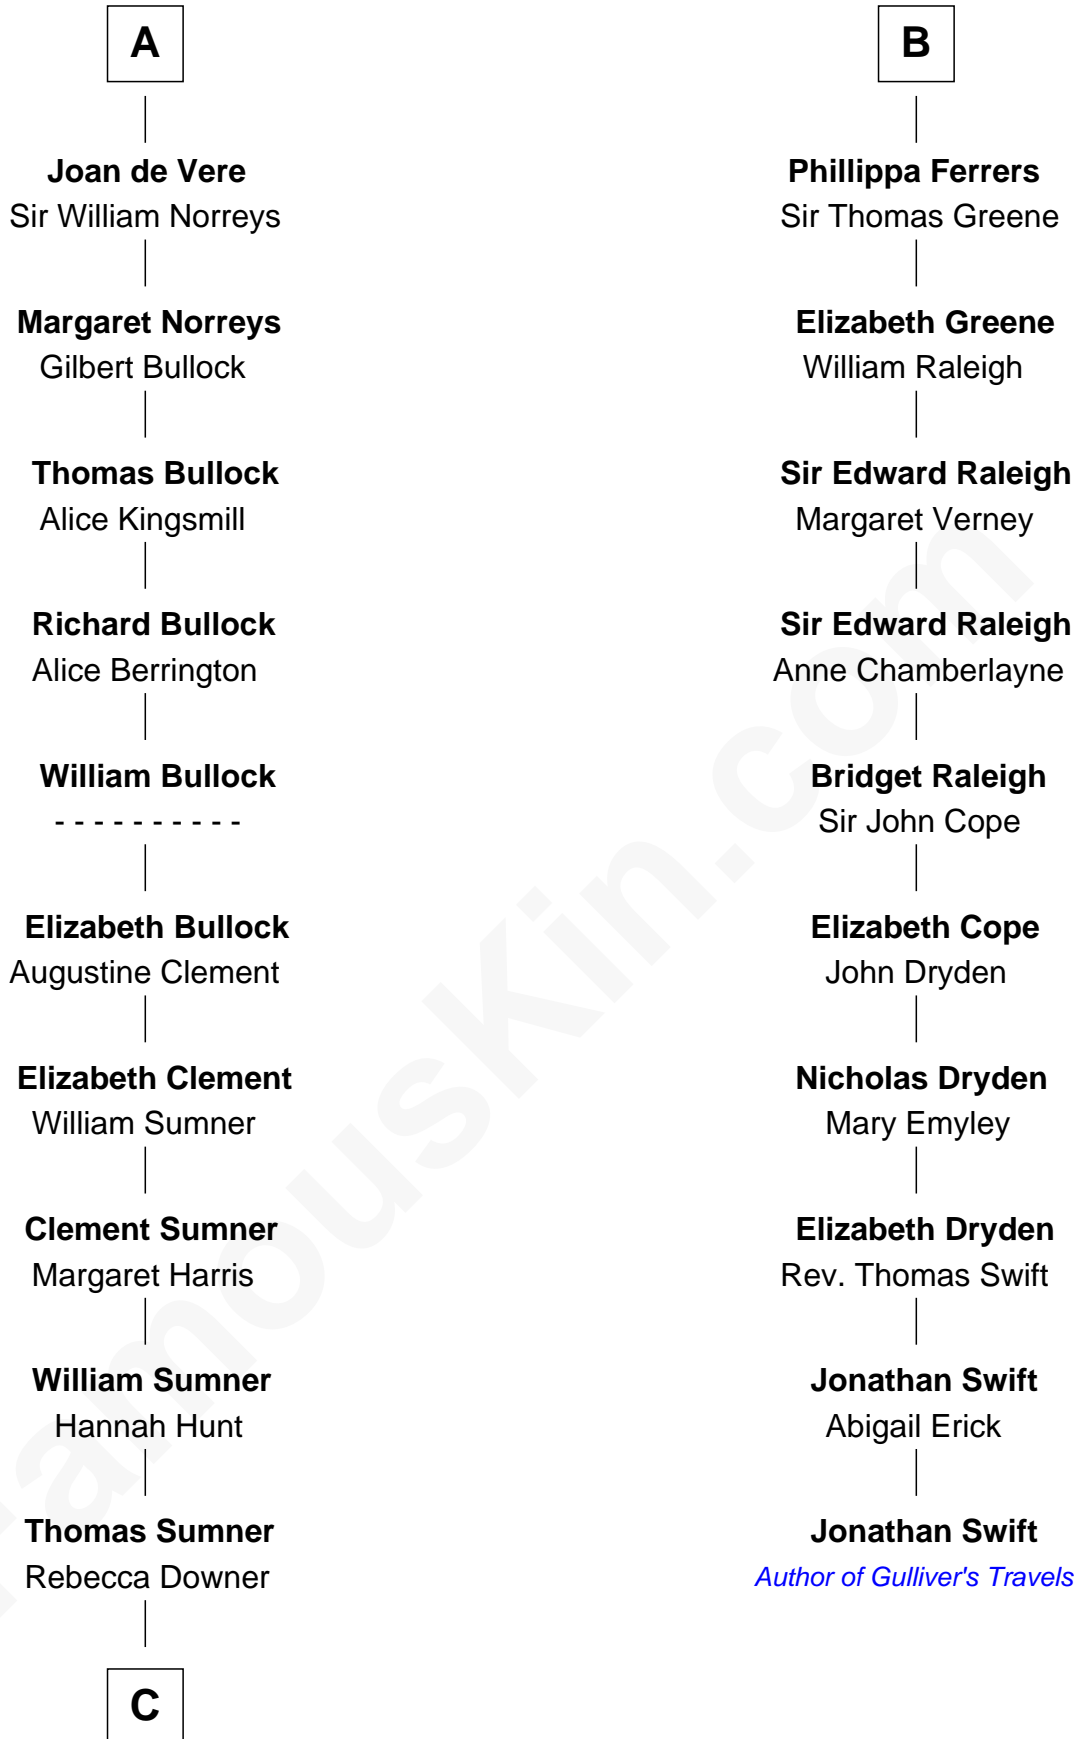

FamousKin.com Relationship Chart of

Alan Ladd
Movie Actor

16th cousin 5 times removed of

Jonathan Swift
Author of *Gulliver's Travels*

Sir William Longespee
Ela of Salisbury

C

—
Sylvia Americana Sumner

Abram Shotwell

—
Nancy Shotwell

Alvaro Ladd

—
Oscar F. Ladd

Julia Henrietta Meigs

—
Alan Harwood Ladd

Selina Raleigh

—
Alan Ladd

Movie Actor