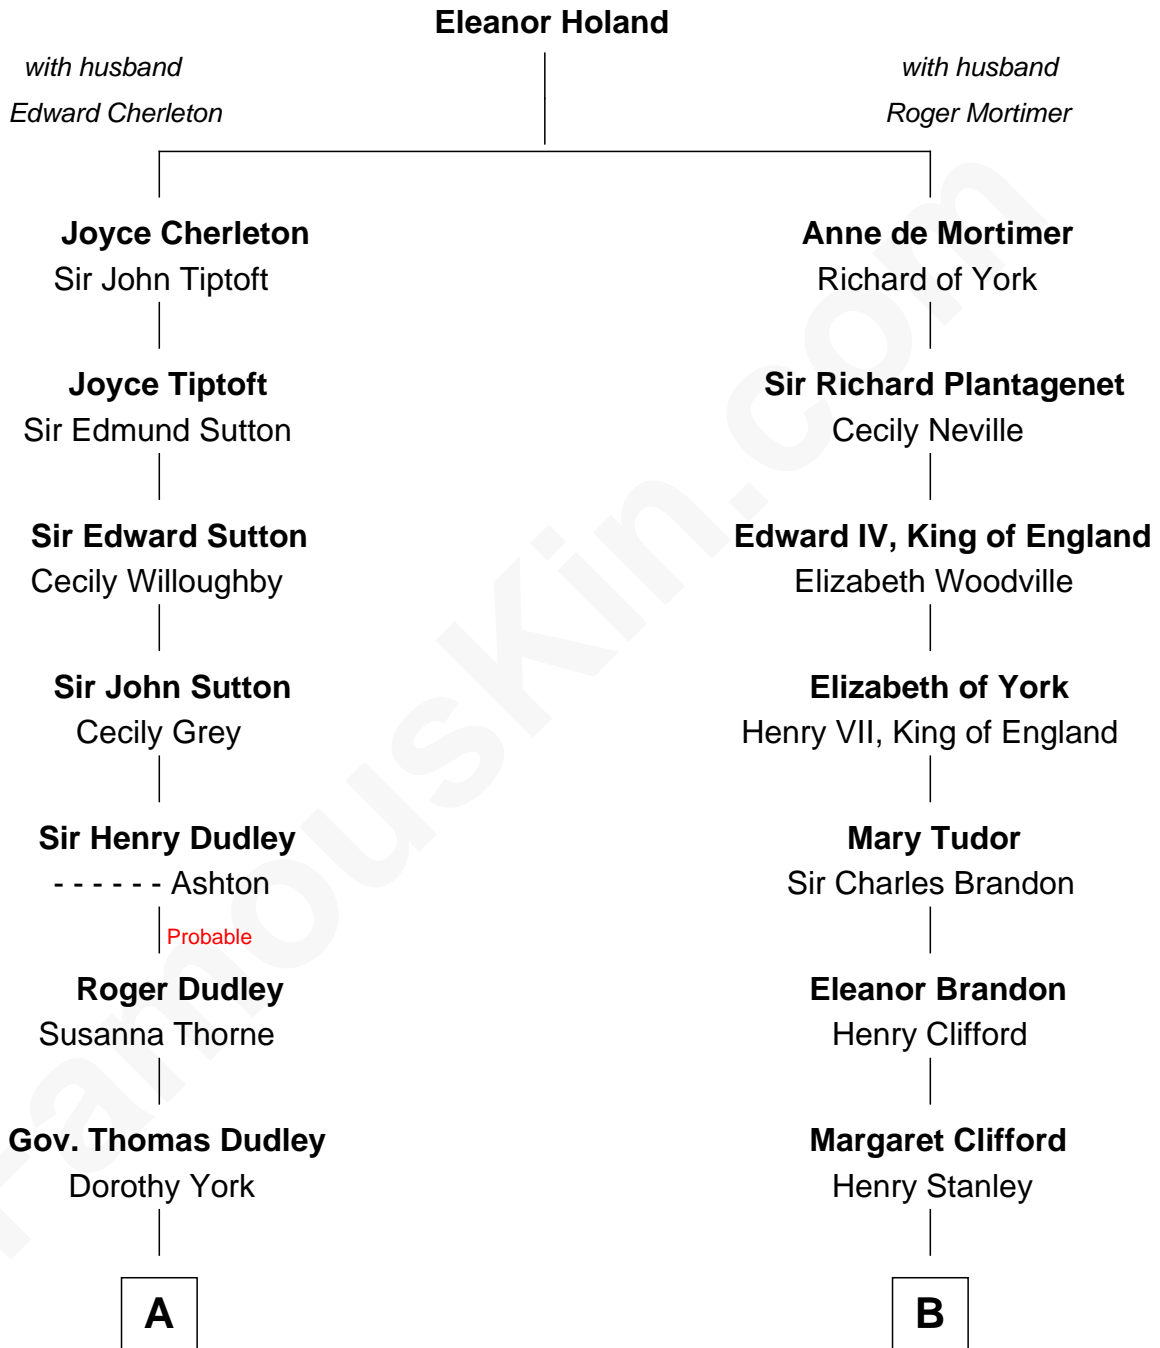

FamousKin.com Relationship Chart of

Alan Ladd
Movie Actor

17th cousin 2 times removed of

Hugh Grant
Movie Actor

C

Margaret Isobel Randolph

John Cassilis MacLean

Fynvola Susan MacLean