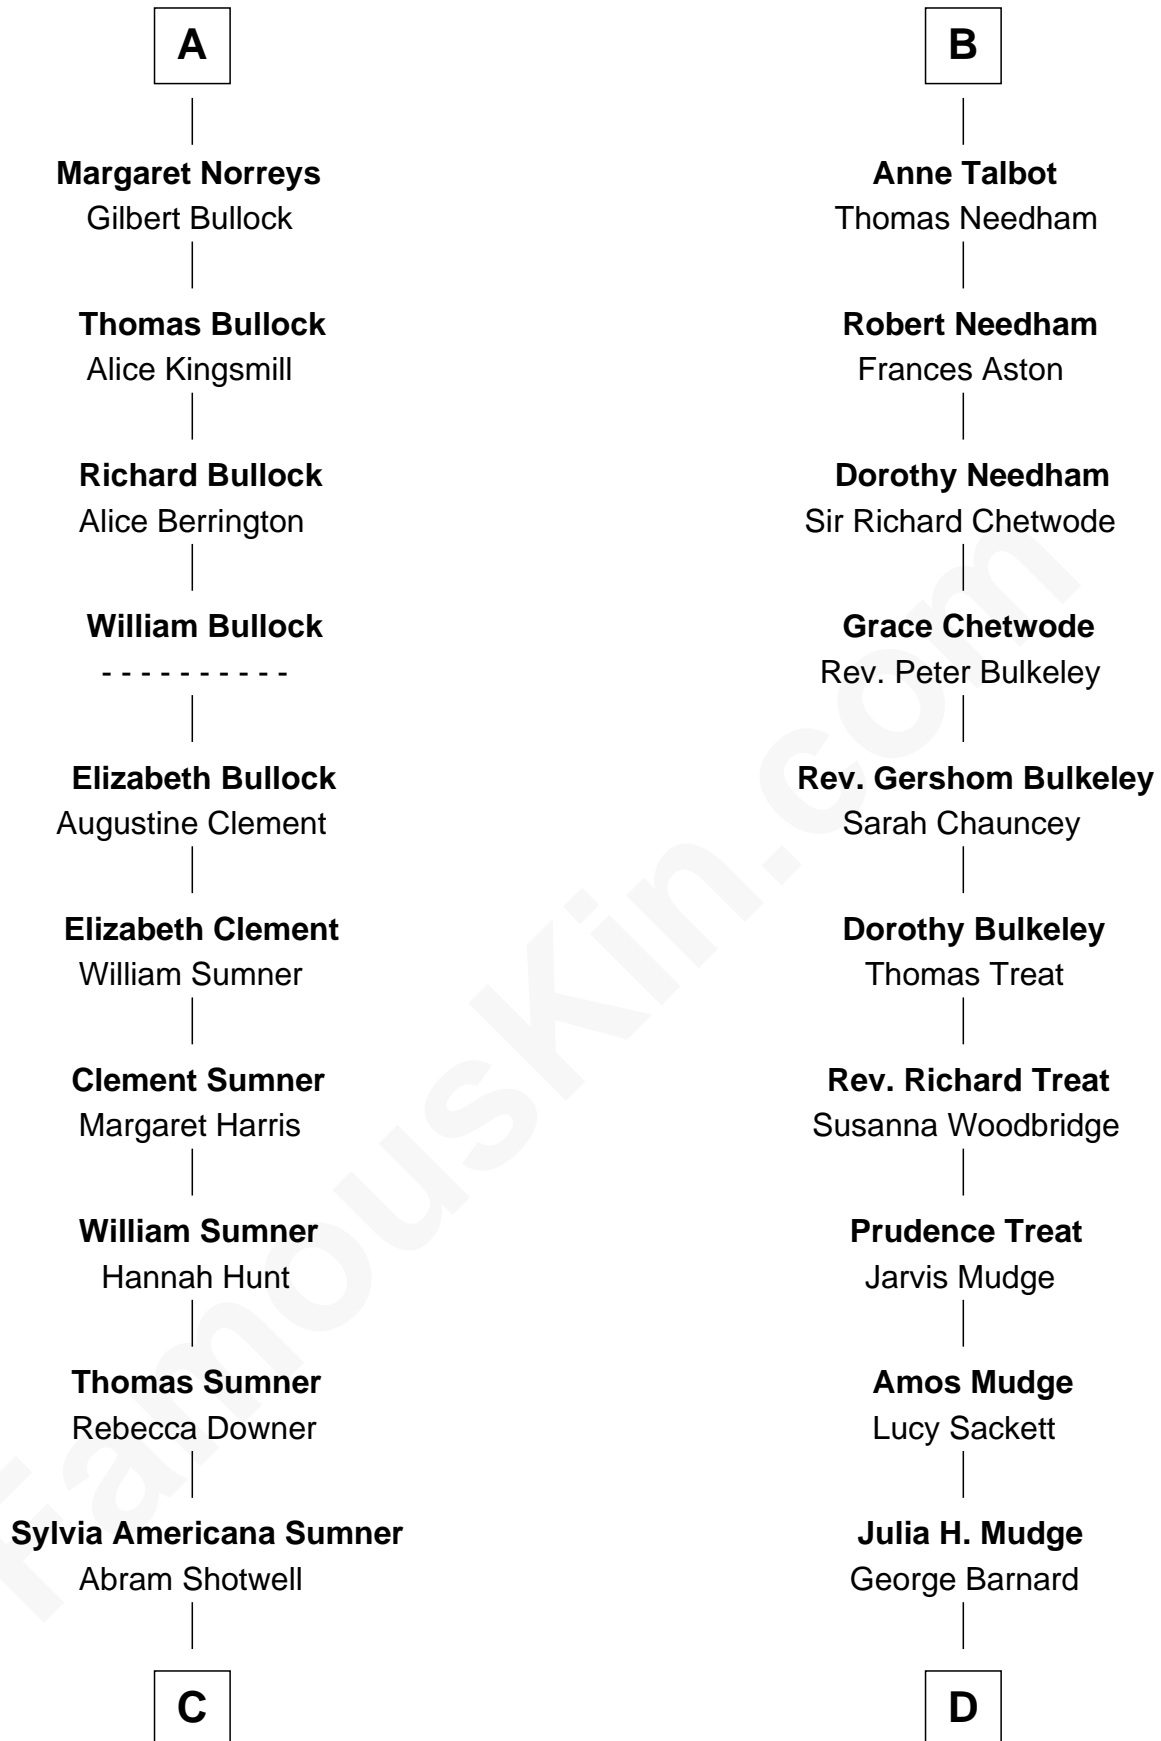

FamousKin.com Relationship Chart of

Alan Ladd

Movie Actor

20th cousin of

Dick Clark

Radio and TV Host

Sir Richard de Burgh

Margaret - - - - -

Eleanor de Burgh
Sir Thomas de Multon

Joan de Multon
Sir Robert FitzWalter

Sir John FitzWalter
Eleanor de Percy

Alice FitzWalter
Aubrey de Vere

Sir Richard de Vere
Alice Sergeaux

Sir John de Vere
Elizabeth Howard

Joan de Vere
Sir William Norreys

A

Joan de Burgh
Sir John Darcy

Elizabeth Darcy
James le Boteler

James Butler
Anne de Welles

James Butler
Joan Beauchamp

Elizabeth Butler
John Talbot

Sir Gilbert Talbot
Audrey Cotton

Sir John Talbot
Margaret Troutbeck

B

C

Nancy Shotwell

Alvaro Ladd

Oscar F. Ladd

Julia Henrietta Meigs

Alan Harwood Ladd