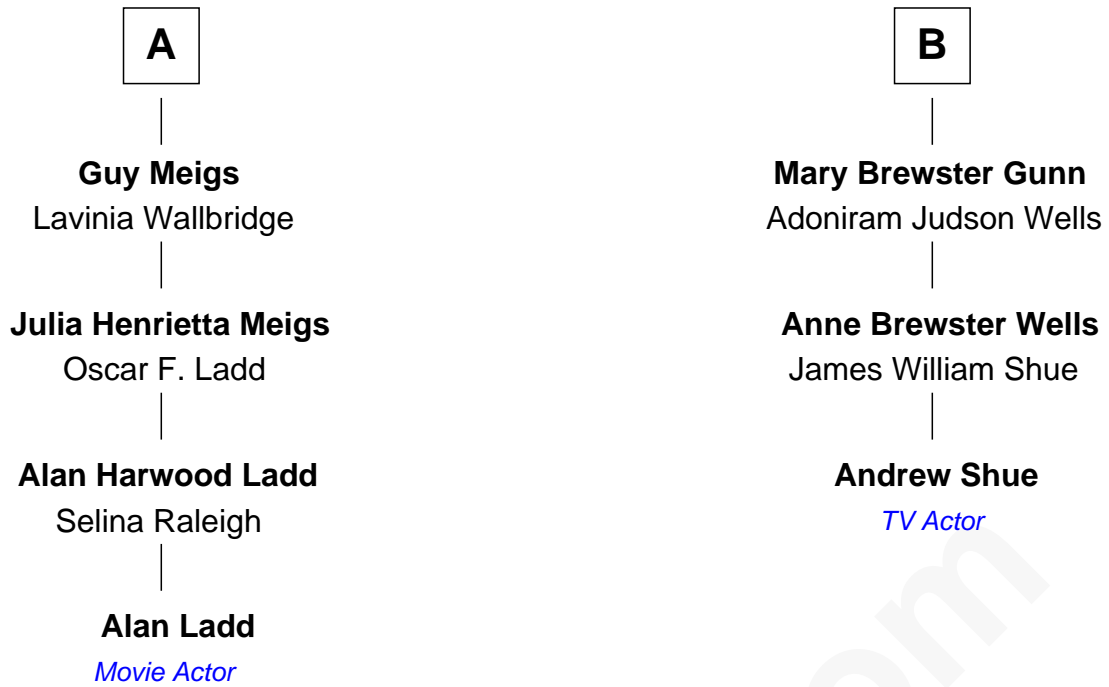

# FamousKin.com Relationship Chart of

**Alan Ladd**  
*Movie Actor*

9th cousin 1 time removed of

**Andrew Shue**  
*TV Actor*

**Richard Treat**  
Alice Gaylord

Andrew Shue photo by [Alan Light](#) (CC BY 2.0)