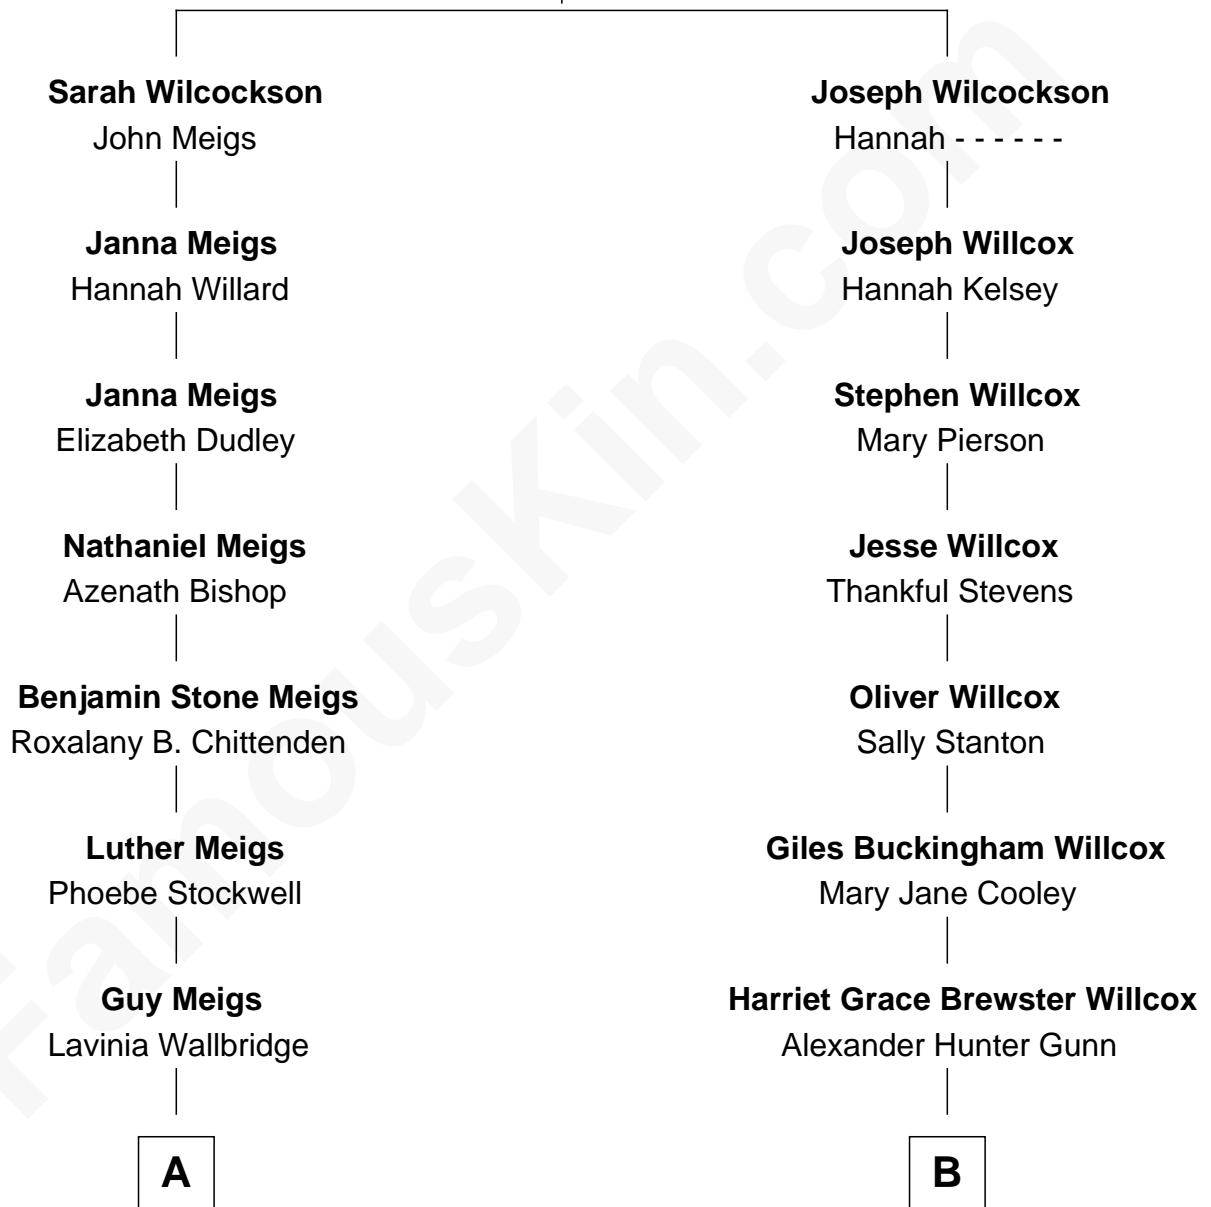

FamousKin.com Relationship Chart of

Alan Ladd
Movie Actor

9th cousin of

Andrew Shue
TV Actor

William Wilcockson
Margaret Harvey

FamousKin.com