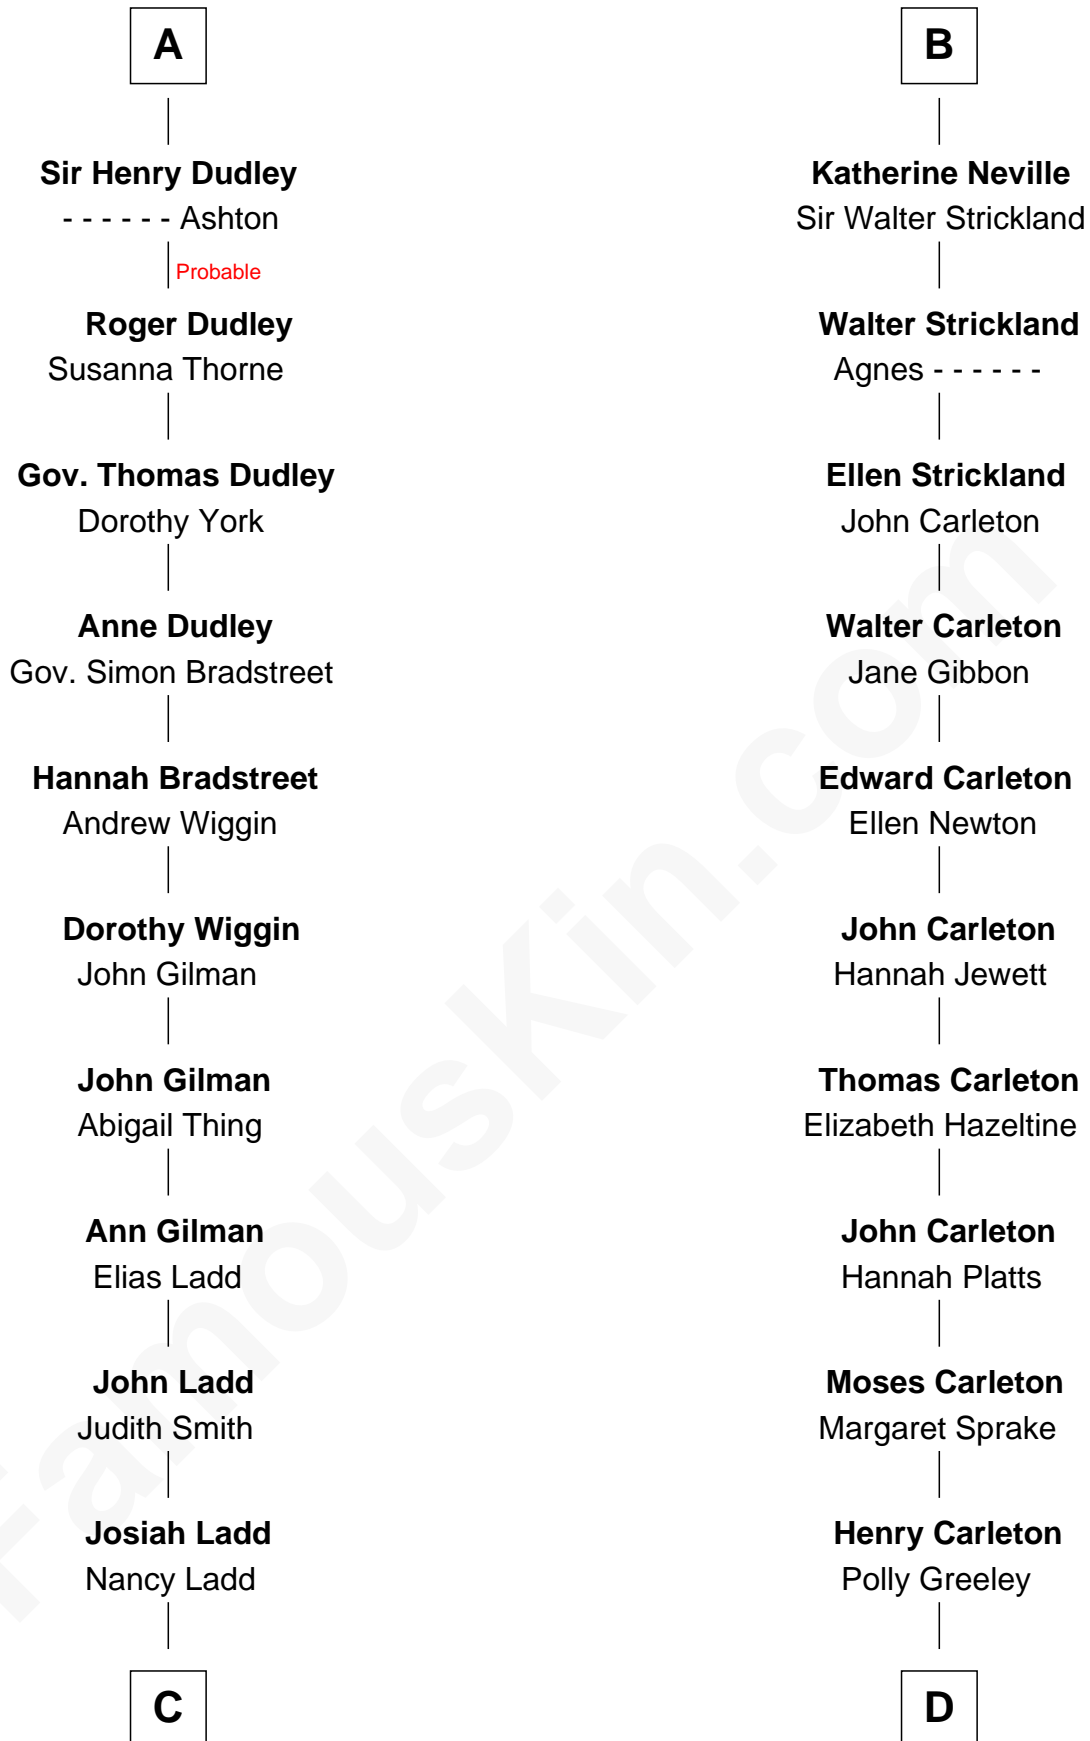

FamousKin.com Relationship Chart of

Alan Ladd
Movie Actor

18th cousin 2 times removed of

Charles A. Pillsbury
Co-Founder of C.A. Pillsbury Co.

C

Alvaro Ladd
Nancy Shotwell

Oscar F. Ladd
Julia Henrietta Meigs

Alan Harwood Ladd
Selina Raleigh

Alan Ladd
Movie Actor

D

Margaret Sprague Carleton
George Alfred Pillsbury

Charles A. Pillsbury
Co-Founder of C.A. Pillsbury Co.

FamousKin.com