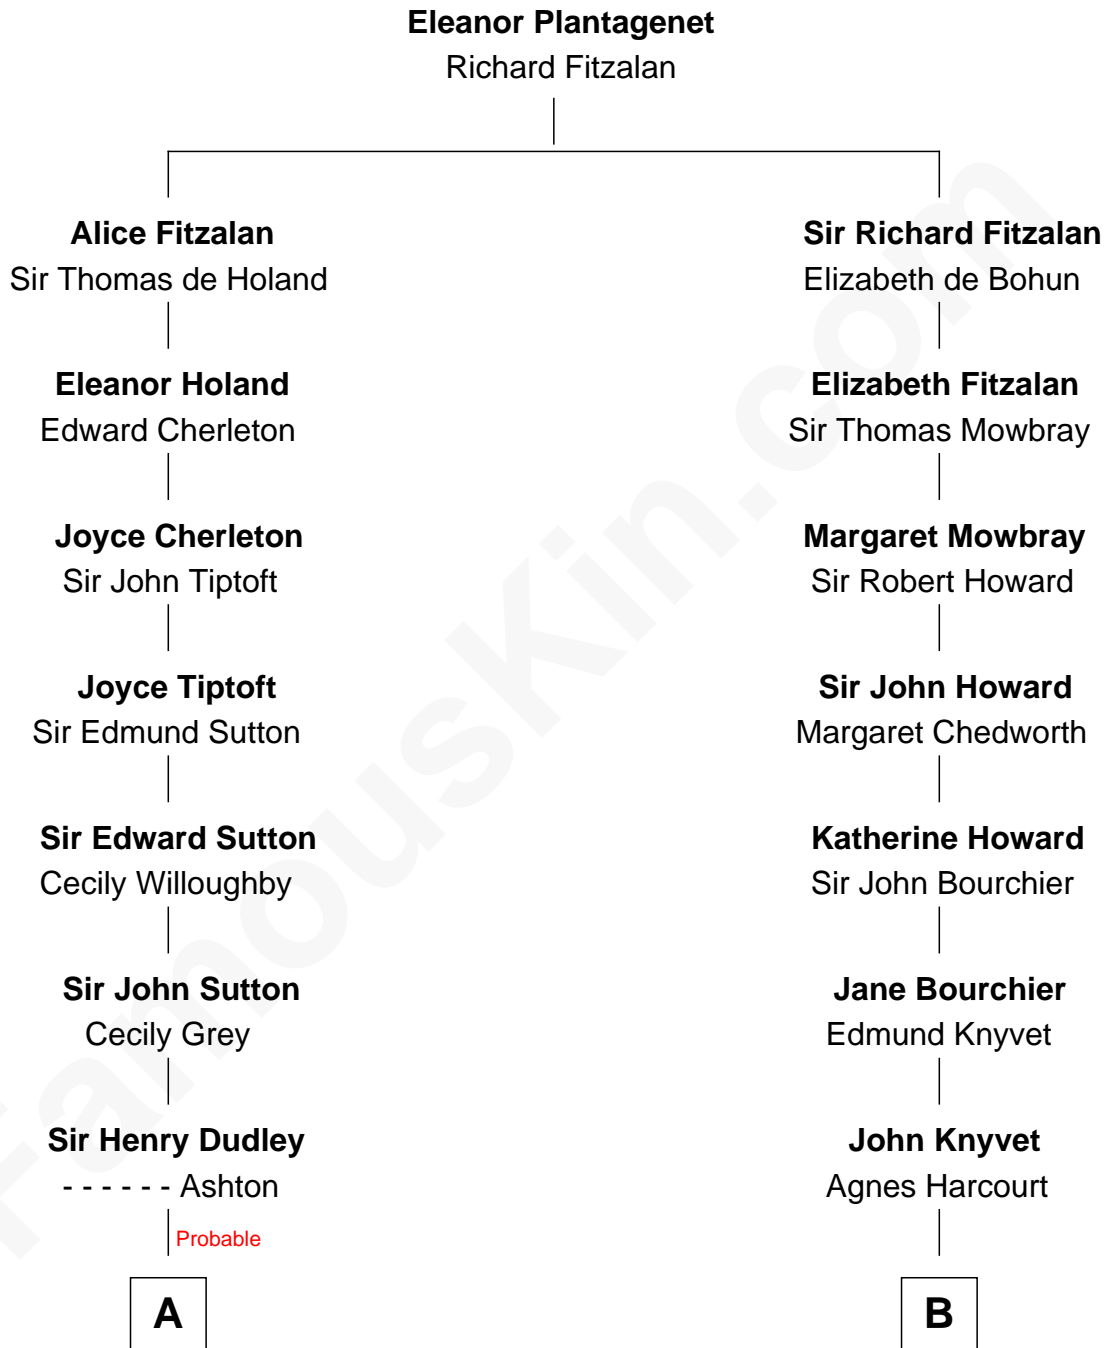

FamousKin.com Relationship Chart of

Alan Ladd
Movie Actor

19th cousin 2 times removed of

Carly Fiorina
CEO of Hewlett-Packard

C

Oscar F. Ladd
Julia Henrietta Meigs

Alan Harwood Ladd
Selina Raleigh

Alan Ladd
Movie Actor

D

Margaret Isabella Walker
Heinrich Weber

John Walker Weber
Maude Graves

Cara Carleton Weber
Harold Marvin Sneed

Joseph Tyree Sneed
Madelon Montross Juergens

Carly Fiorina
CEO of Hewlett-Packard