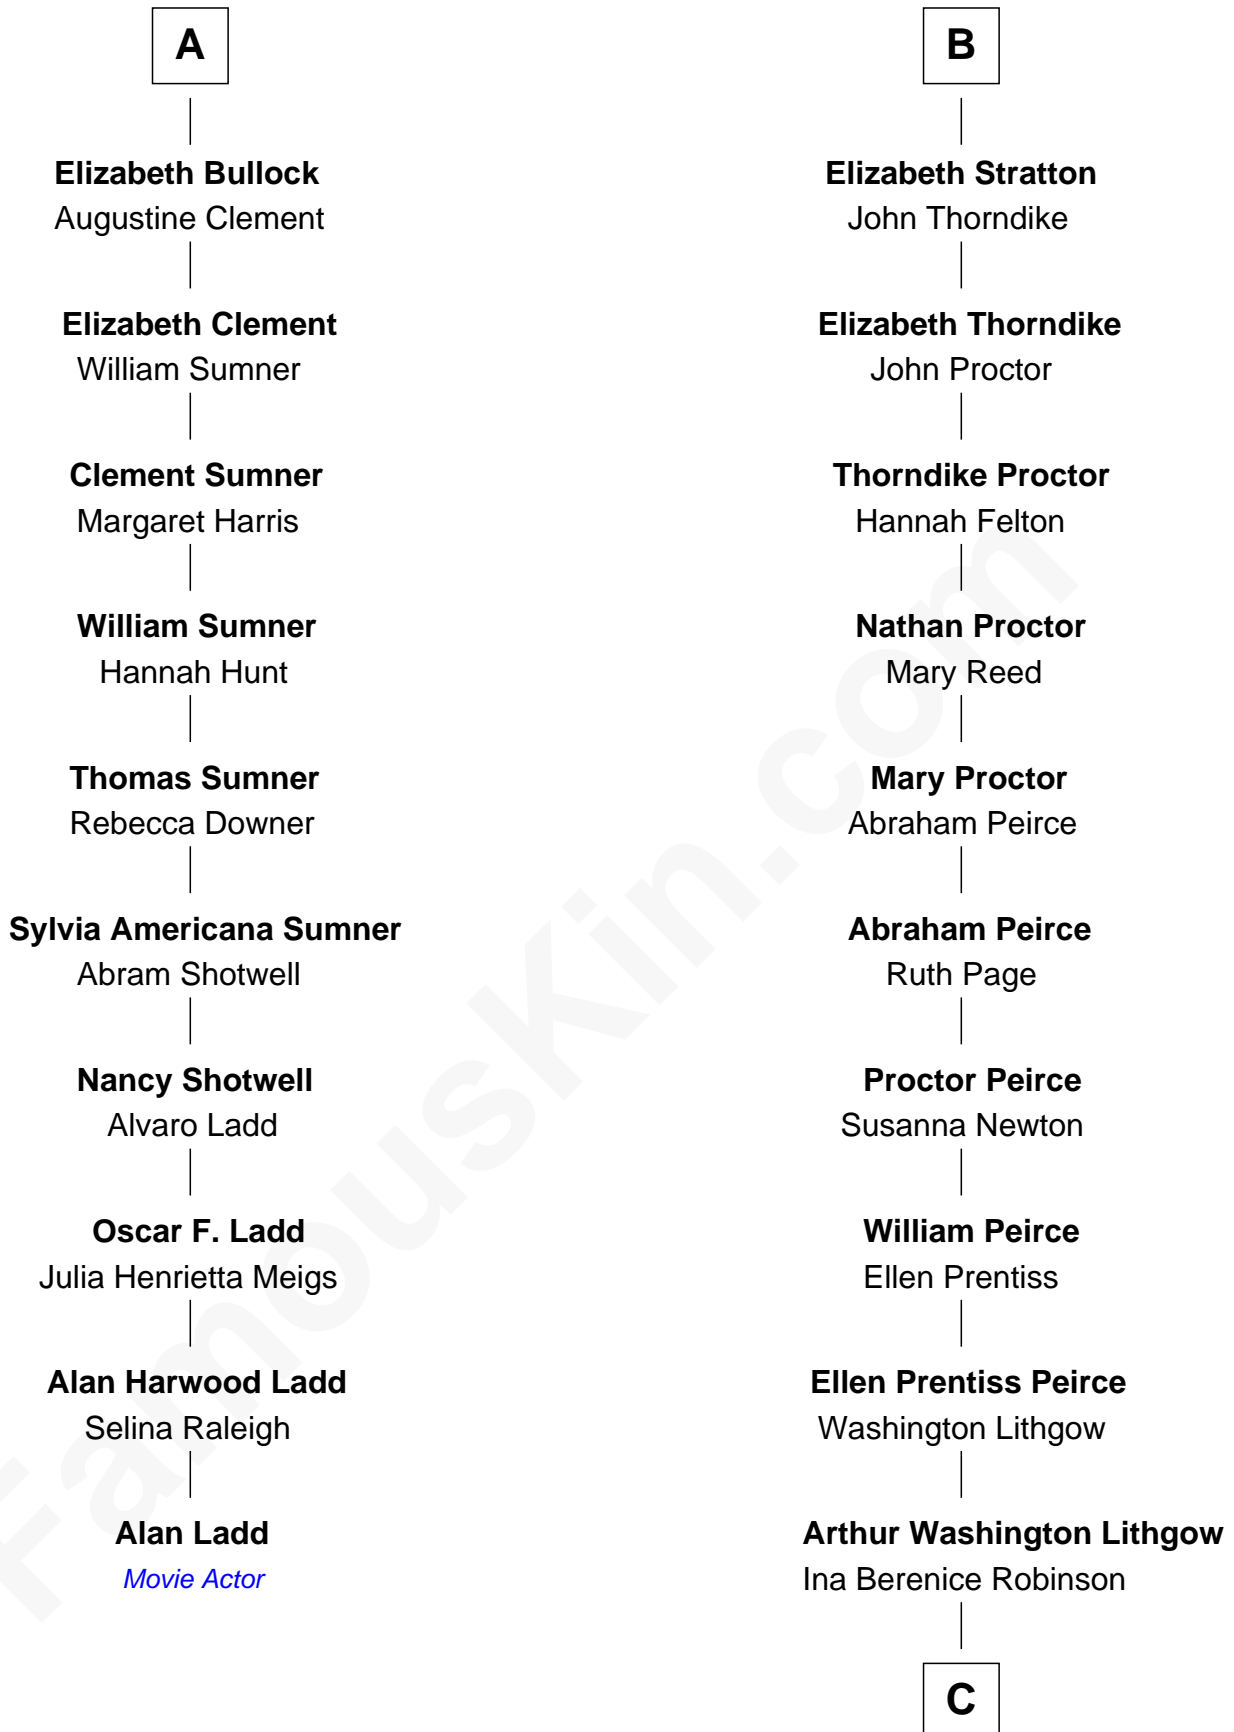

FamousKin.com Relationship Chart of

Alan Ladd
Movie Actor

16th cousin 2 times removed of

John Lithgow
Stage, TV, and Movie Actor

C

Arthur Washington Lithgow

Sarah Jane Price

John Lithgow